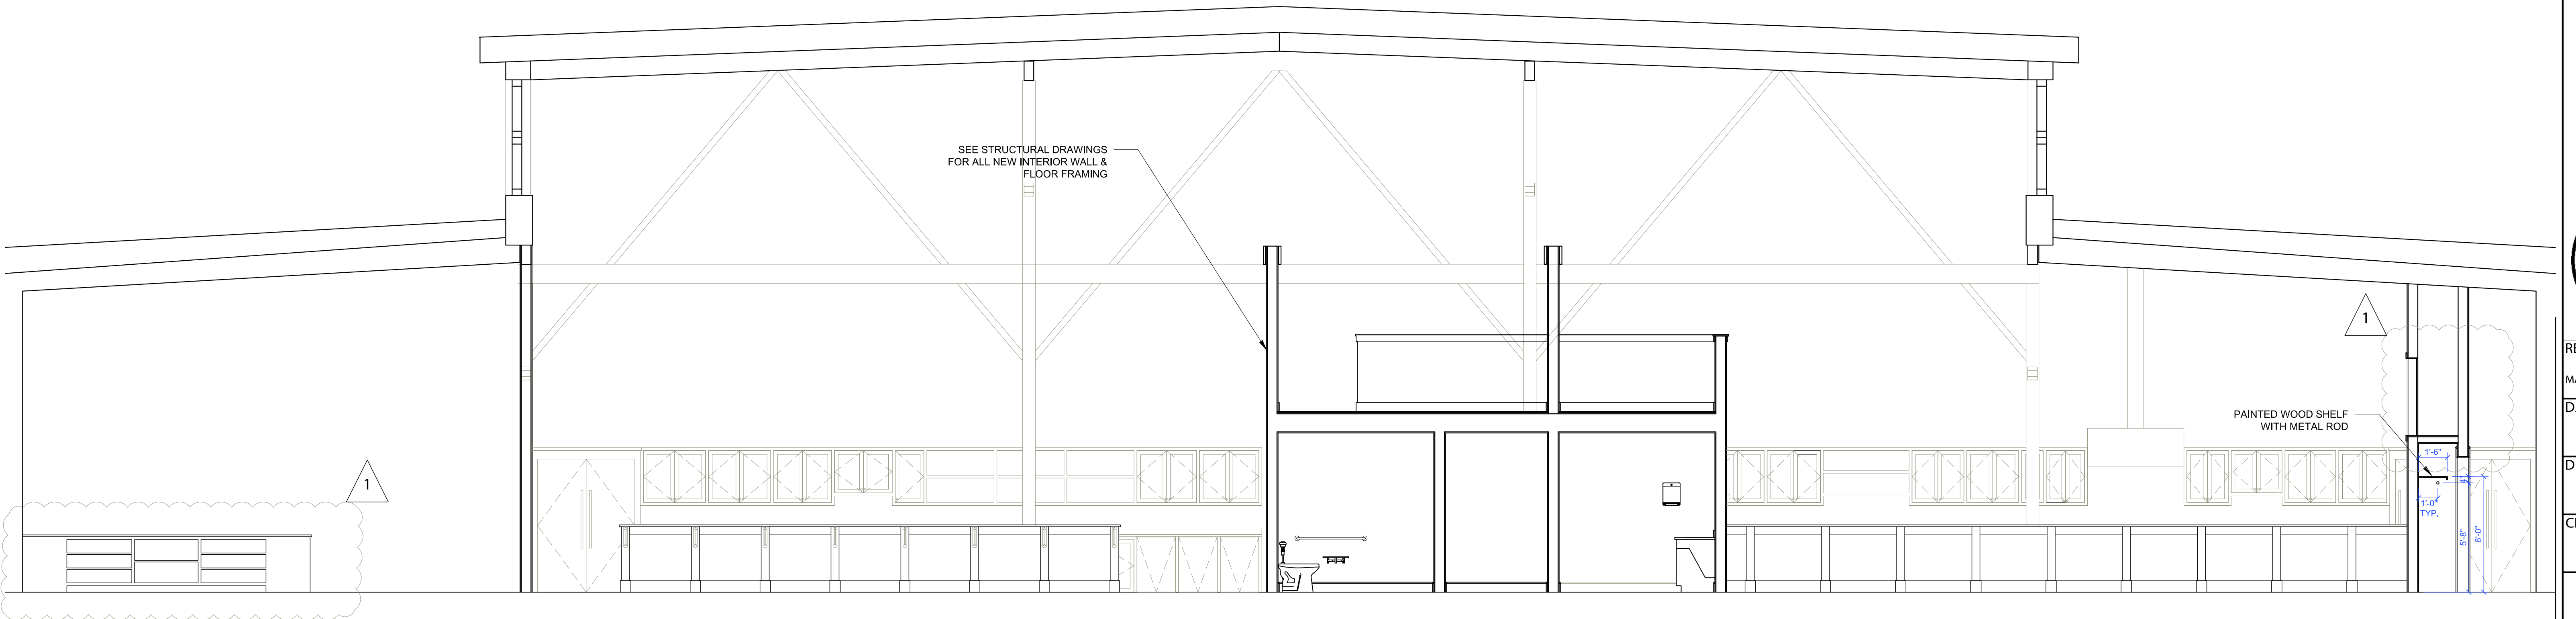

446 WEST STREET  
ROCKFORD, ME 04856  
TEL: 207 230 0034  
FAX: 207 230 0274  
PHIHOMEDESIGNS.COM  
©PHI HOME DESIGNS LLC

**CELLARDOOR AT THE POINT**  
THOMPSON'S POINT PORTLAND, MAINE  
OWNER: CELLARDOOR WINERY

REVISION DATE: 1  
MARCH 16, 2016  
DATE: FEBRUARY 9, 2016  
DRAWN BY: CG  
CHECKED BY: ECD

BUILDING SECTIONS

**A304**

**1** SECTION I-I  
A304 SCALE: 1/4" = 1' - 0"

**2** SECTION J-J  
A304 SCALE: 1/4" = 1' - 0"