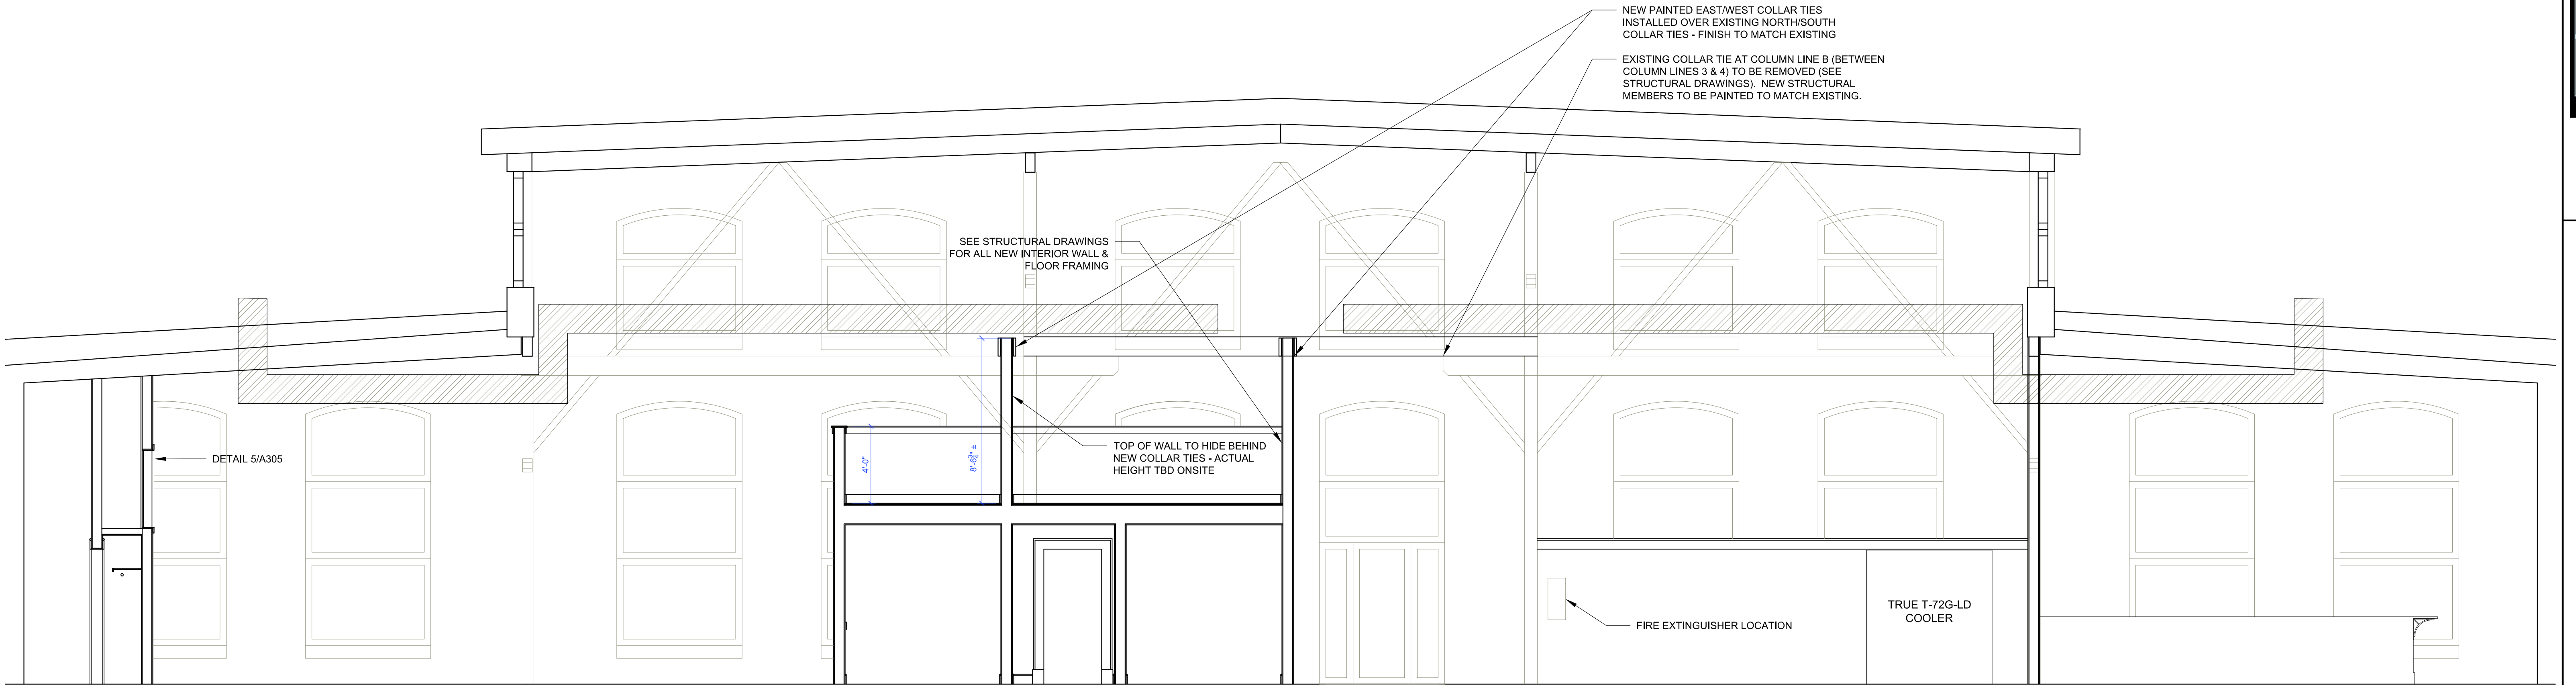

446 WEST STREET  
ROCKFORD, ME 04856  
TEL: 207 230 0034  
FAX: 207 230 0274  
PHIHOMEDESIGNS.COM  
©PHI HOME DESIGNS LLC

**CELLARDOOR AT THE POINT**  
THOMPSON'S POINT PORTLAND, MAINE  
OWNER: CELLARDOOR WINERY

REVISION DATE: 1  
MARCH 16, 2016  
DATE: FEBRUARY 9, 2016  
DRAWN BY: CG  
CHECKED BY: ECD

BUILDING SECTIONS

**A304**

**1** SECTION I-I  
A304 SCALE: 1/4" = 1' - 0"

**2** SECTION J-J  
A304 SCALE: 1/4" = 1' - 0"