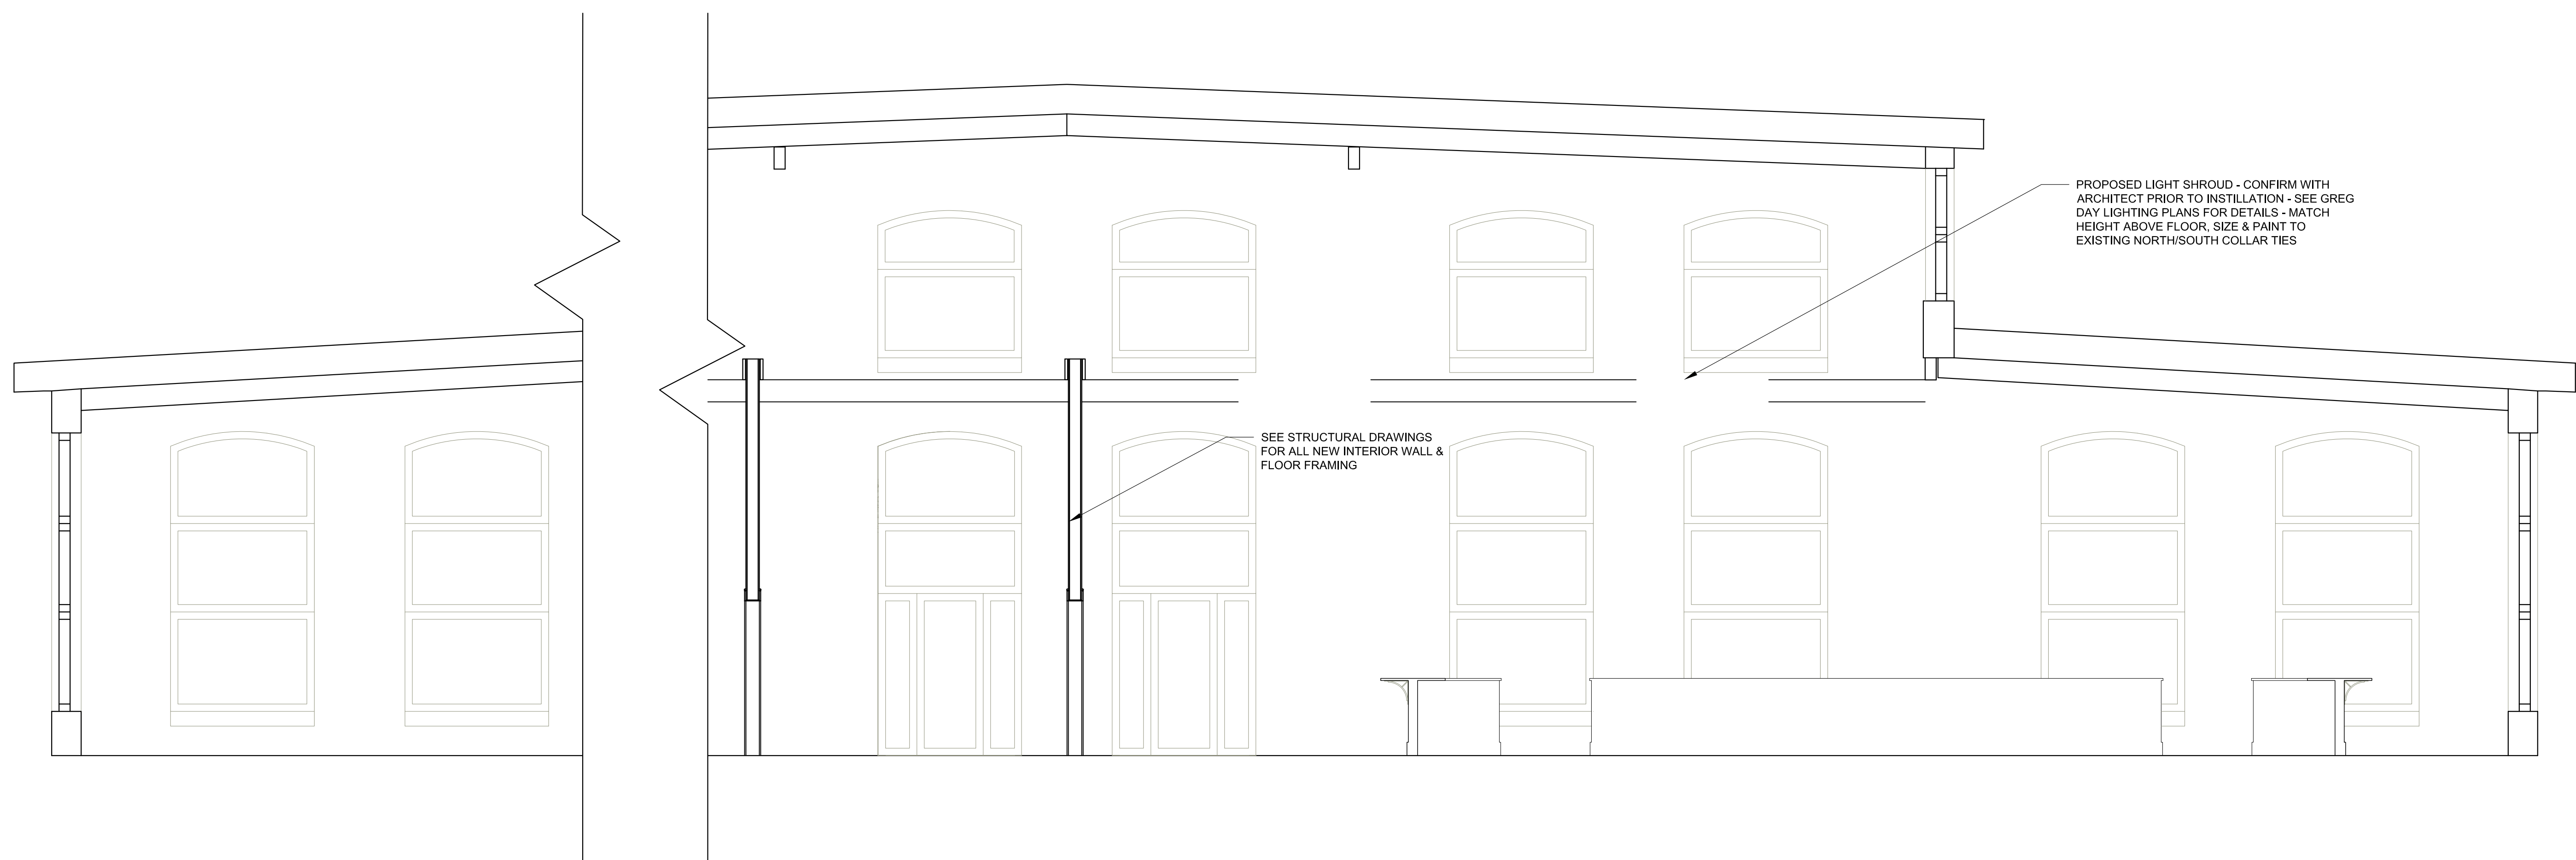

446 WEST STREET
ROCKFORD, ME 04856
TEL: 207 230 0034
FAX: 207 230 0274
PHIHOMEDESIGNS.COM
©PHI HOME DESIGNS LLC

CELLARDOOR AT THE POINT
THOMPSON'S POINT PORTLAND, MAINE
OWNER: CELLARDOOR WINERY

DATE:
FEBRUARY 9, 2016
DRAWN BY:
CG
CHECKED BY:
ECD

BUILDING
SECTIONS

A303

1 SECTION G-G
A303 SCALE: 1/4" = 1' - 0"

2 SECTION H-H
A303 SCALE: 1/4" = 1' - 0"

ISSUED FOR PRICING & FOR CONSTRUCTION