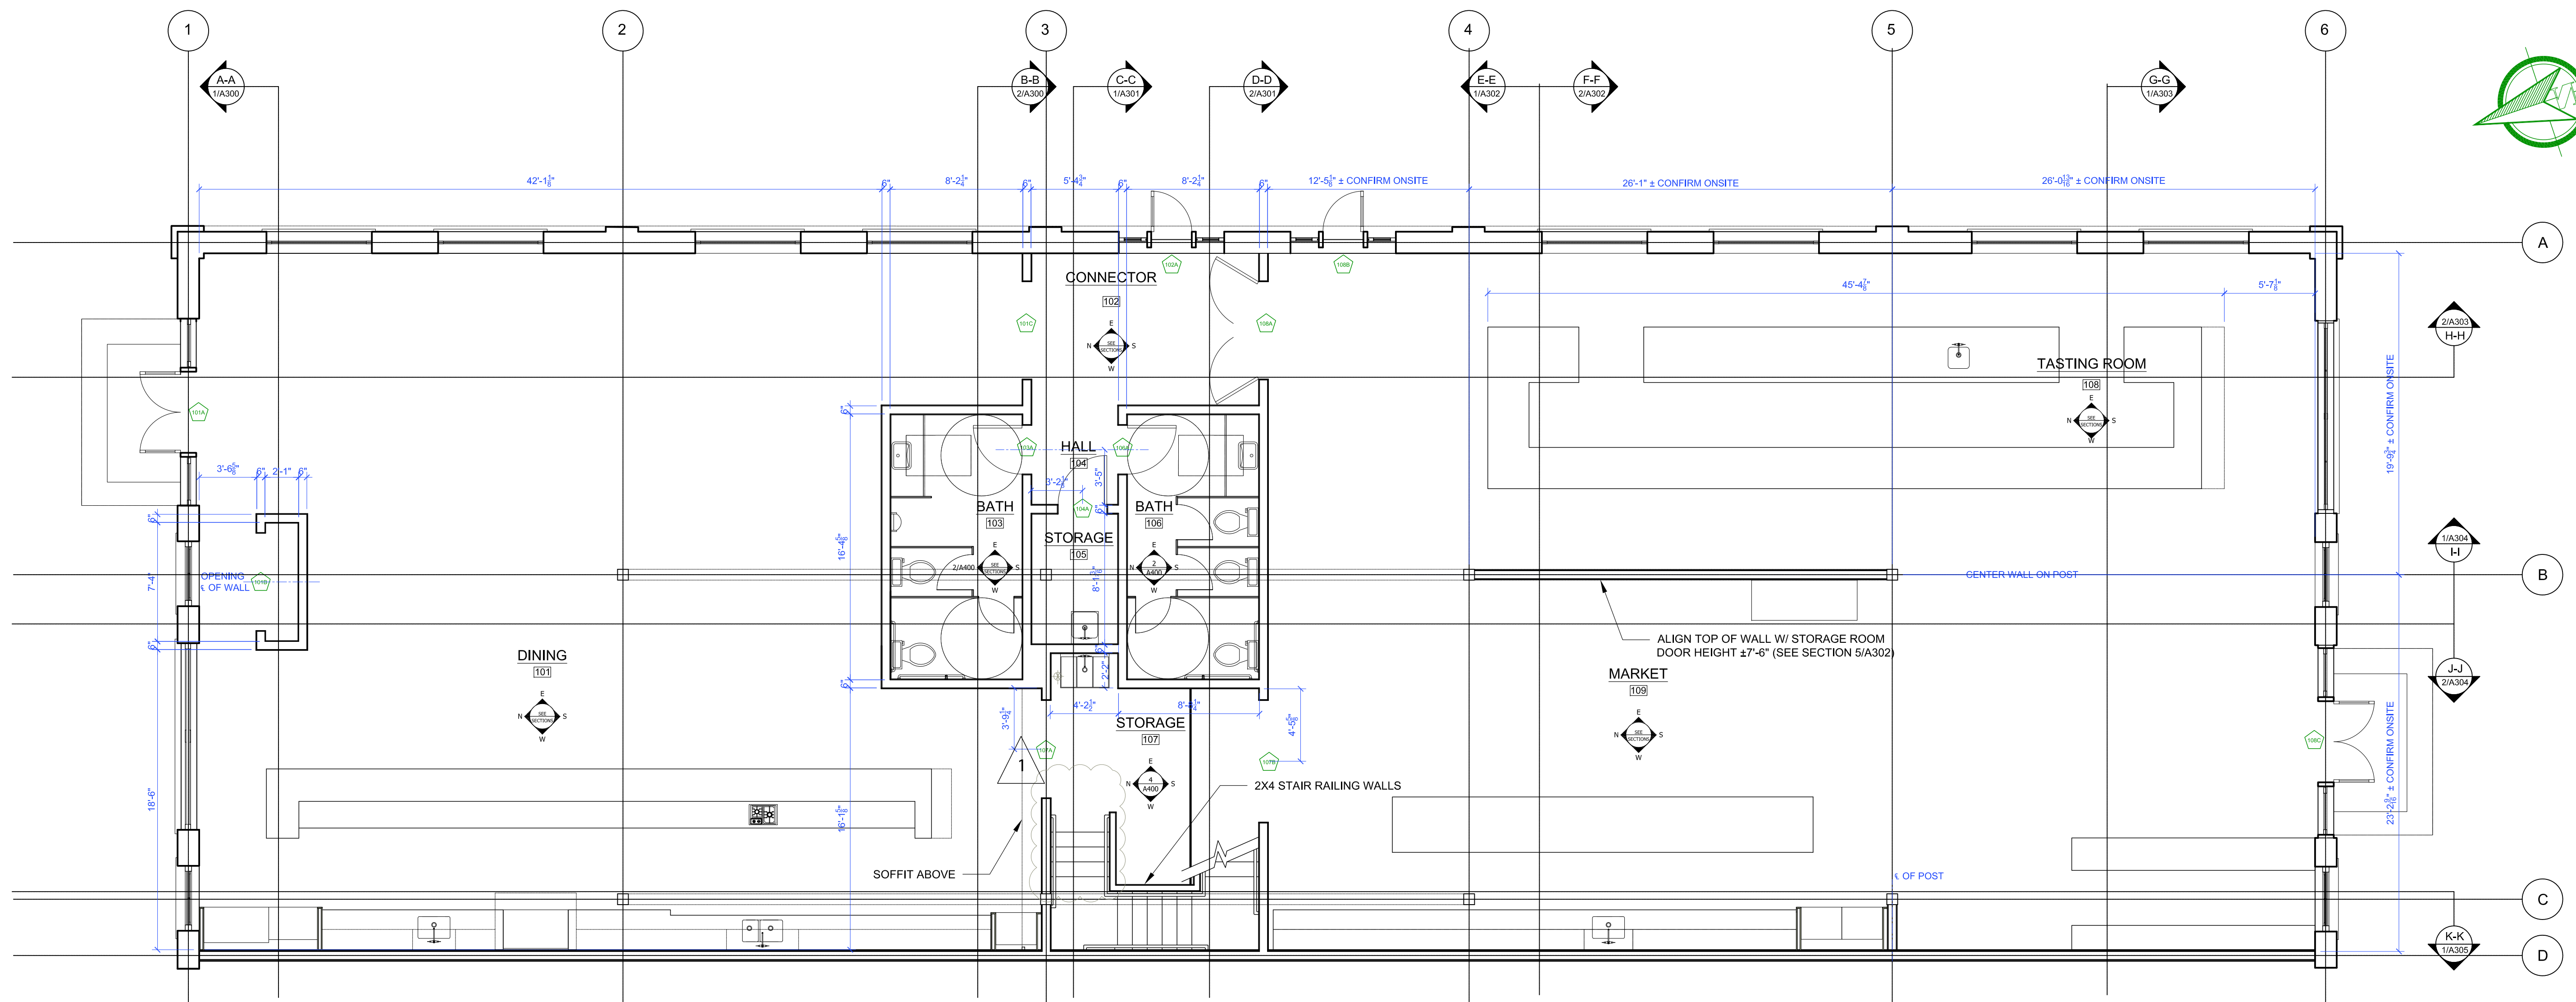

446 WEST STREET
ROCKFORD, ME 04856
TEL: 207 230 0034
FAX: 207 230 0274
PHIHOMEDESIGNS.COM
©PHI HOME DESIGNS LLC

CELLARDOOR AT THE POINT
THOMPSON'S POINT PORTLAND, MAINE
OWNER: CELLARDOOR WINERY

REVISION DATE:

MARCH 21, 2016

DATE:

FEBRUARY 9, 2016

DRAWN BY:

CG

CHECKED BY:

ECD

FLOOR PLANS

A100

ISSUED FOR PRICING & FOR CONSTRUCTION