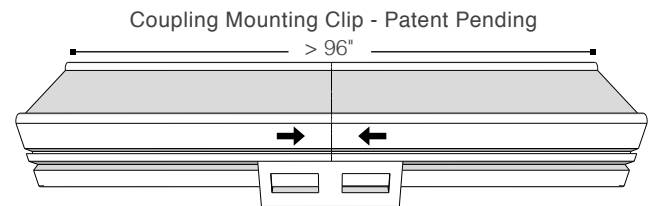

Indirect Application:
Any/ All Series Light Engine

FINISH OPTIONS

- Anodized Silver
- Anodized Dark Bronze
- Custom Color: _____

LENS OPTIONS

- Frosted
- Clear
- Prismatic

WIRE OPTIONS

- Plug (white:____ black: ____)
- Leads
- Rear Feed