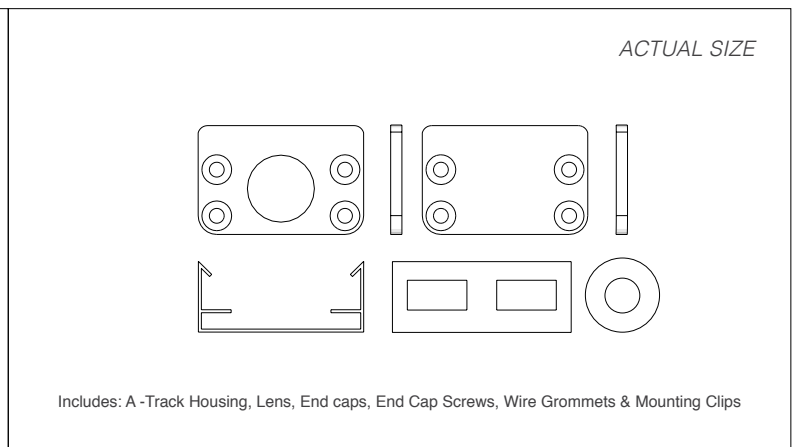

DIMENSIONS

ACCESSORIES

Tested as suitable for use within clothing closet spaces by ETL/ Intertek
Must be installed in accordance with NEC 410.16 for use in clothing
closet spaces

*Pre-assembled up to 8 feet (96 inches) Length may be increased by connecting multiple sections.
Some assembly required for fixtures longer than 8 feet. See separate installation instructions.