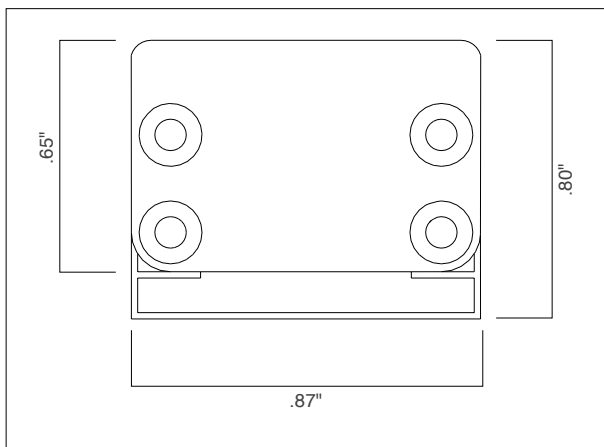

DIMENSIONS

ACCESSORIES

Tested as suitable for use within clothing closet spaces by ETL/ Intertek
Must be installed in accordance with NEC 410.16 for use in clothing
closet spaces

*Pre-assembled up to 8 feet (96 inches) Length may be increased by connecting multiple sections.
Some assembly required for fixtures longer than 8 feet. See separate installation instructions.