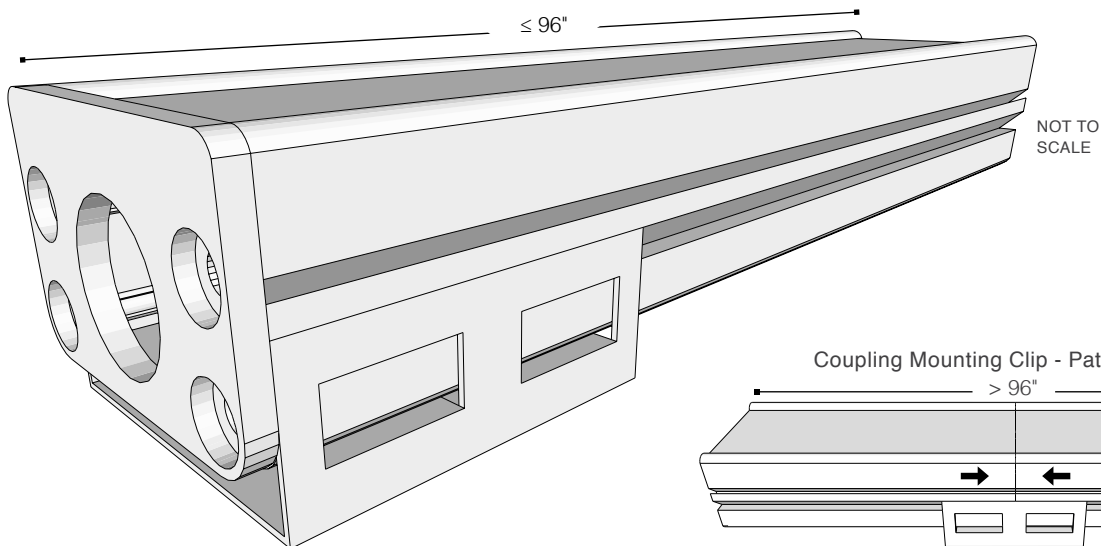

DIMENSIONS

ACCESSORIES

Tested as suitable for use within clothing closet spaces by ETL/ Intertek
Must be installed in accordance with NEC 410.16 for use in clothing
closet spaces

*Pre-assembled up to 8 feet (96 inches) Length may be increased by connecting multiple sections.
Some assembly required for fixtures longer than 8 feet. See separate installation instructions.