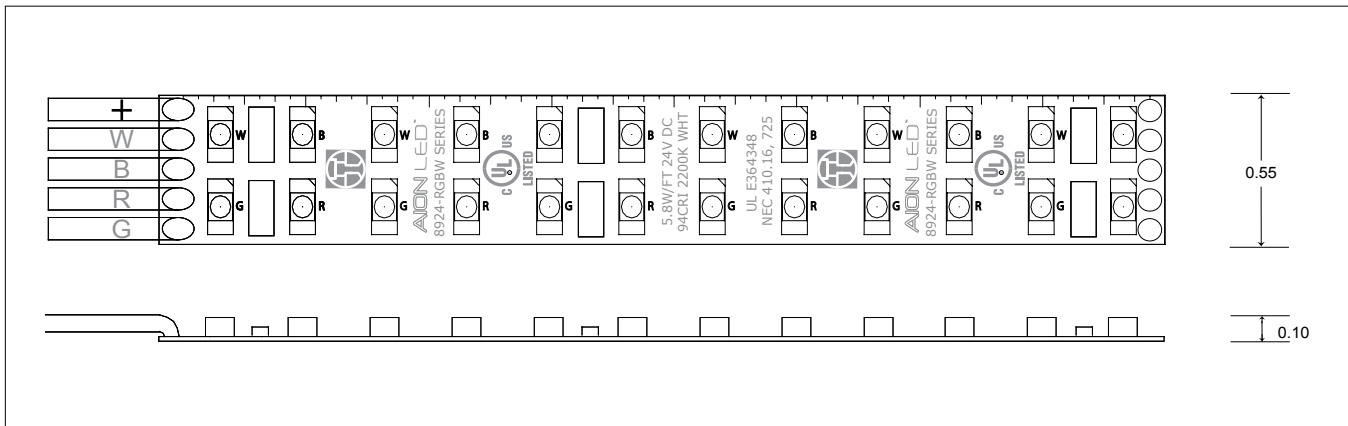

PROJECT	SPECIFIER
TYPE	ZONE
SKU 8924-RGBW-LE	NOTE

8924-RGBW-WR

4-CHANNEL LIGHT ENGINE

RGBW+™

UL CLASS 2

IP20 DRY LOCATION

CUSTOM CUT TO FIT

REQUIRES D100-X4 DRIVER, DMX CONTROLLER AND 800-SERIES HOUSING -Sold Separately, Not Included

8924-RGBW-LE, High Output/ 4 Channel (Common+)

5.8W/ ft. DISCRETE LEADS:

RED, GREEN, BLUE & 94CRI 2200K WHITE

MIN. Increment: 4 in.

MAX. Increment: 15 ft.

Approved for installation within clothing storage space as set forth by NEC Article 410.16