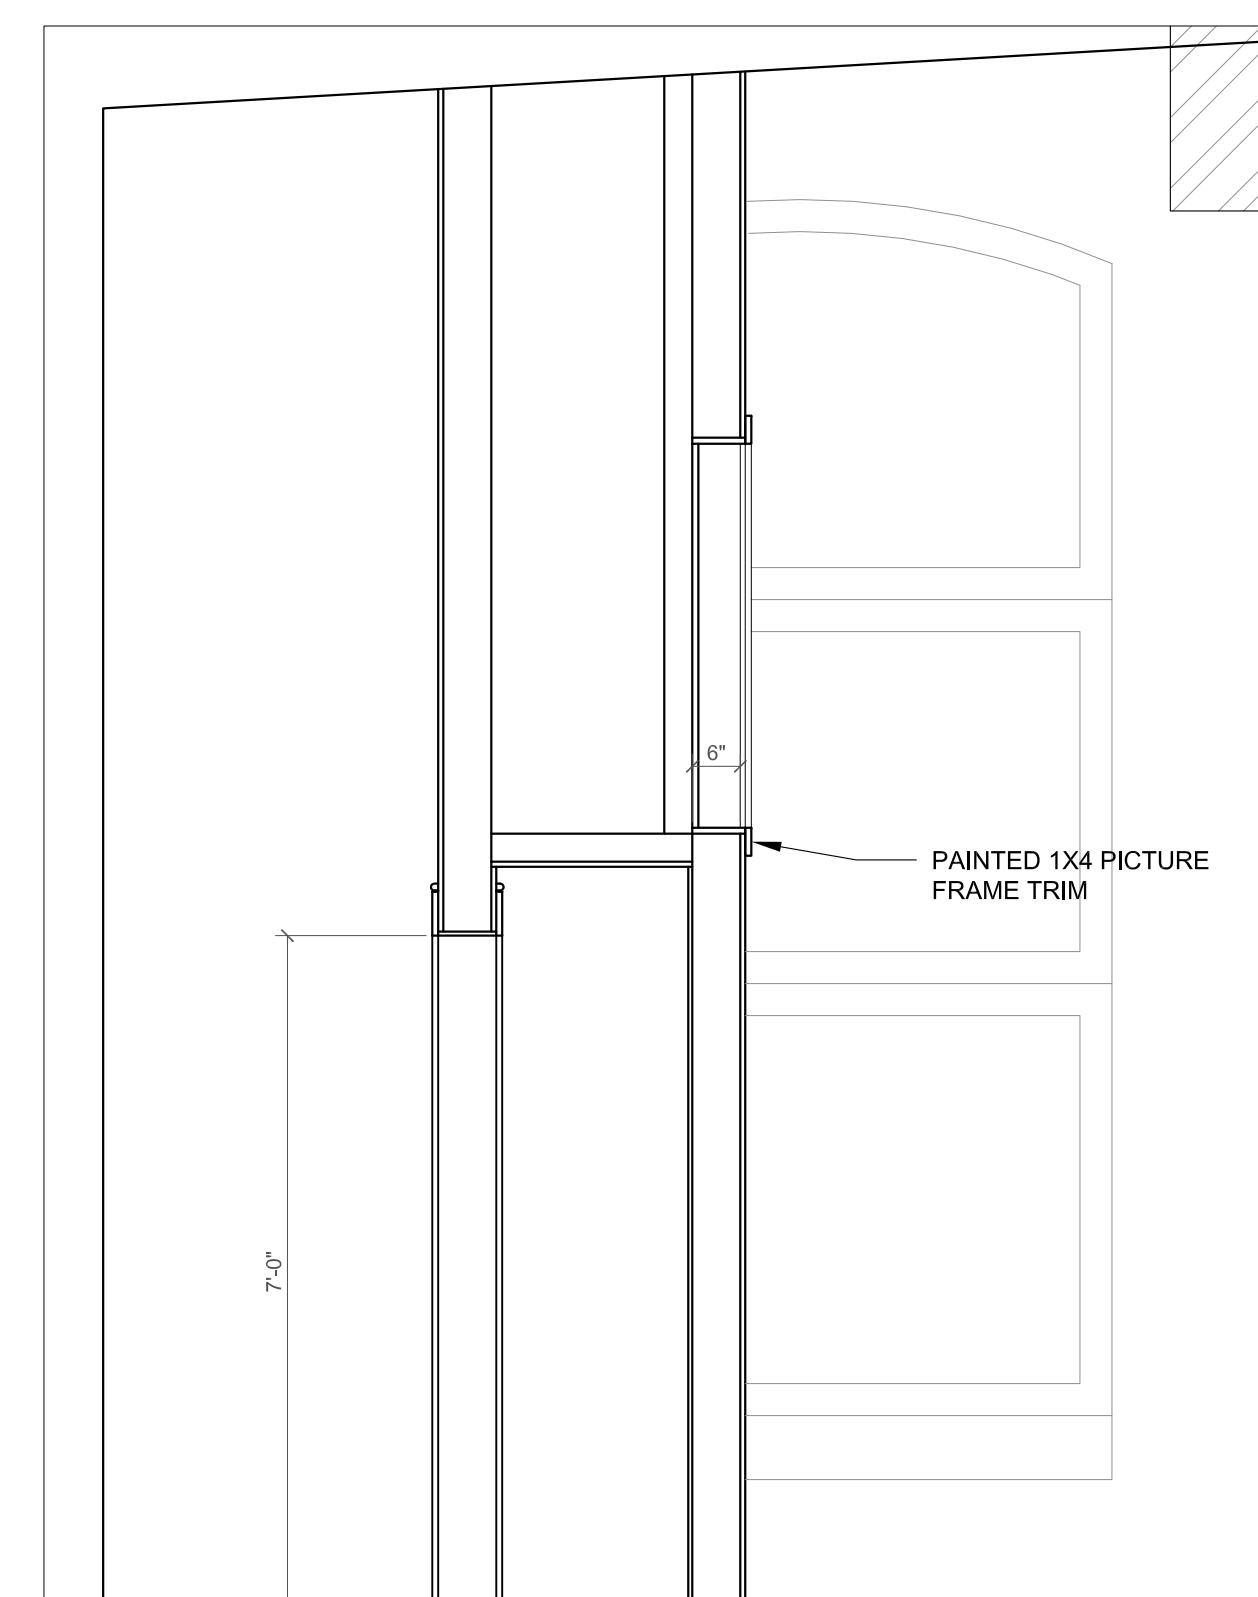

DATE:
 FEBRUARY 1, 2016
 DRAWN BY:
 CG
 CHECKED BY:
 ECD

BUILDING SECTIONS

A305

1 SECTION K-K
 A305 SCALE: 1/4" = 1' - 0"

2 STAIR SECTION DETAIL - WEST
 A305 SCALE: 1/2" = 1' - 0"

3 STAIR SECTION DETAIL - WEST 1 THROUGH LOWERS
 A305 SCALE: 1/2" = 1' - 0"

4 STAIR SECTION DETAIL - WEST 2 THROUGH UPpers
 A305 SCALE: 1/2" = 1' - 0"

5 MEDIA / TV CABINET SECTION DETAIL
 A305 SCALE: 1/2" = 1' - 0"

ISSUED FOR PERMITTING - NOT FOR CONSTRUCTION