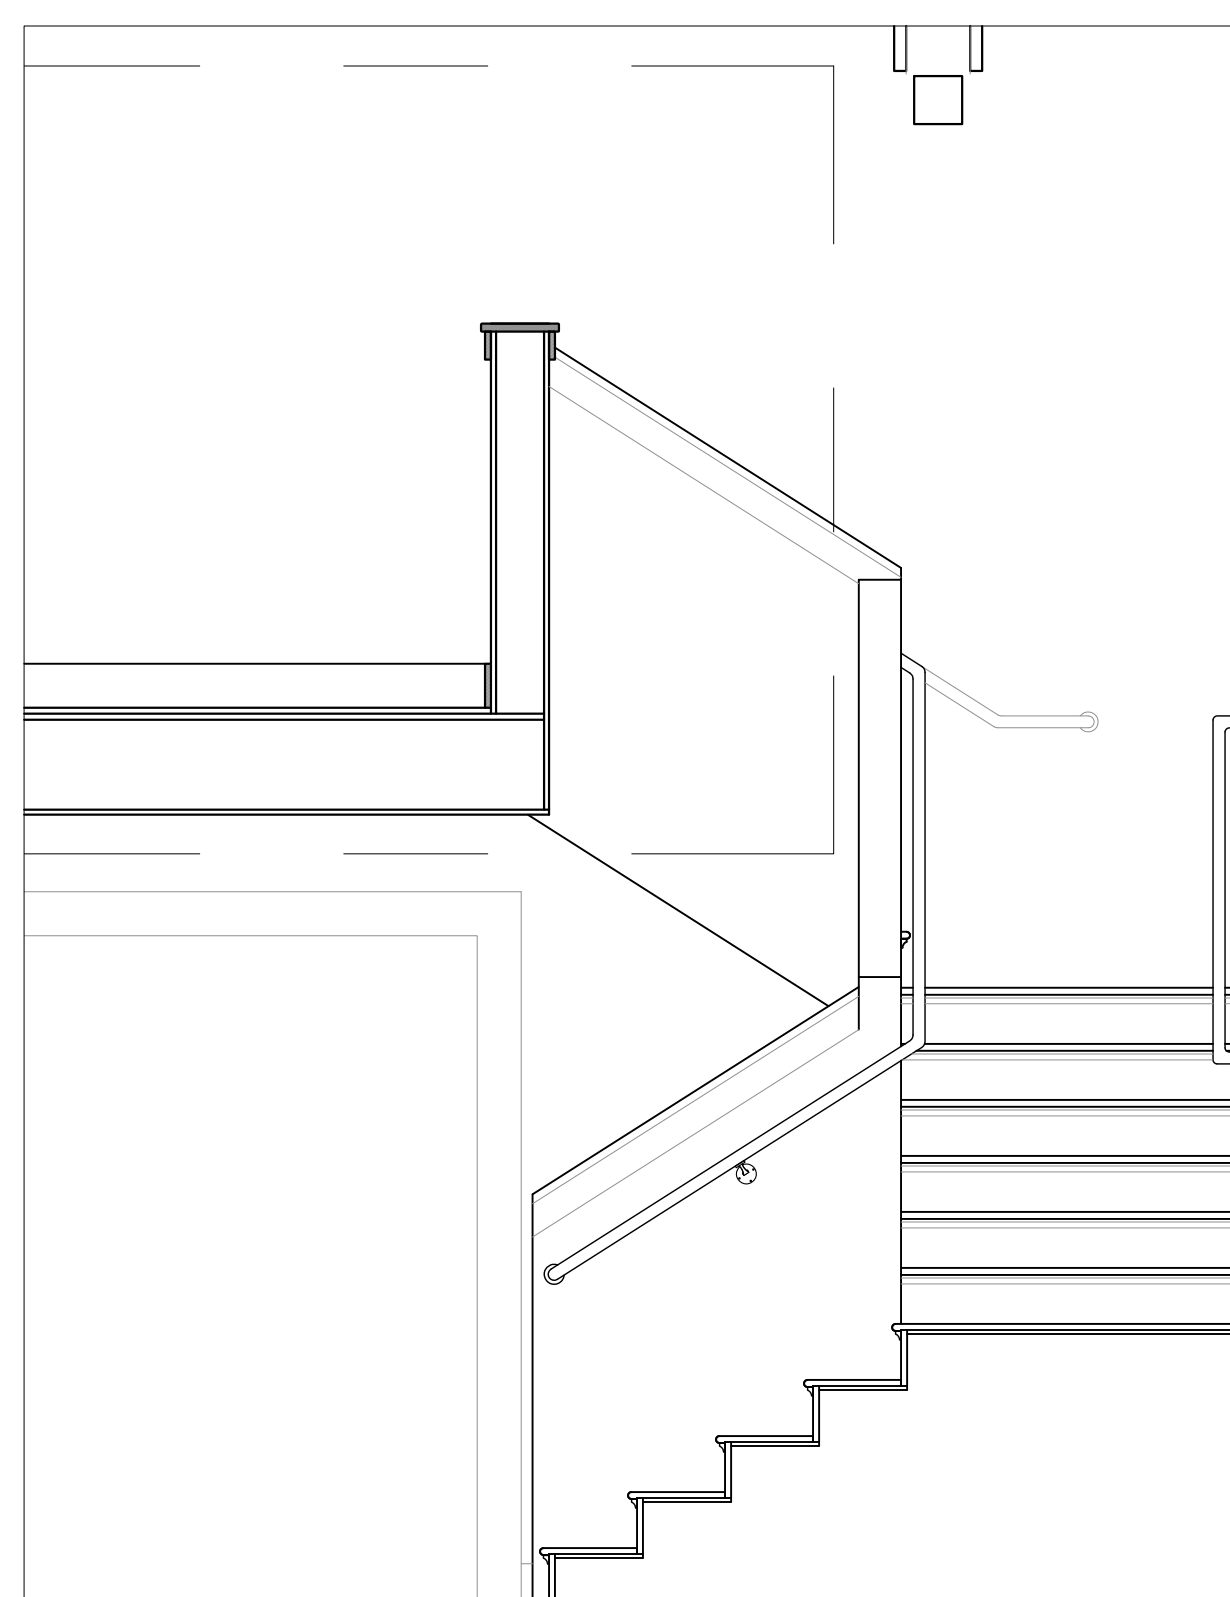

DATE:
 FEBRUARY 1, 2016
 DRAWN BY:
 CG
 CHECKED BY:
 ECD

BUILDING SECTIONS

A305

1 SECTION K-K
 A305 SCALE: 1/4" = 1' - 0"

2 STAIR SECTION DETAIL - WEST
 A305 SCALE: 1/2" = 1' - 0"

3 STAIR SECTION DETAIL - WEST 1 THROUGH LOWERS
 A305 SCALE: 1/2" = 1' - 0"

4 STAIR SECTION DETAIL - WEST 2 THROUGH UPpers
 A305 SCALE: 1/2" = 1' - 0"

5 MEDIA / TV CABINET SECTION DETAIL
 A305 SCALE: 1/2" = 1' - 0"

ISSUED FOR PERMITTING - NOT FOR CONSTRUCTION