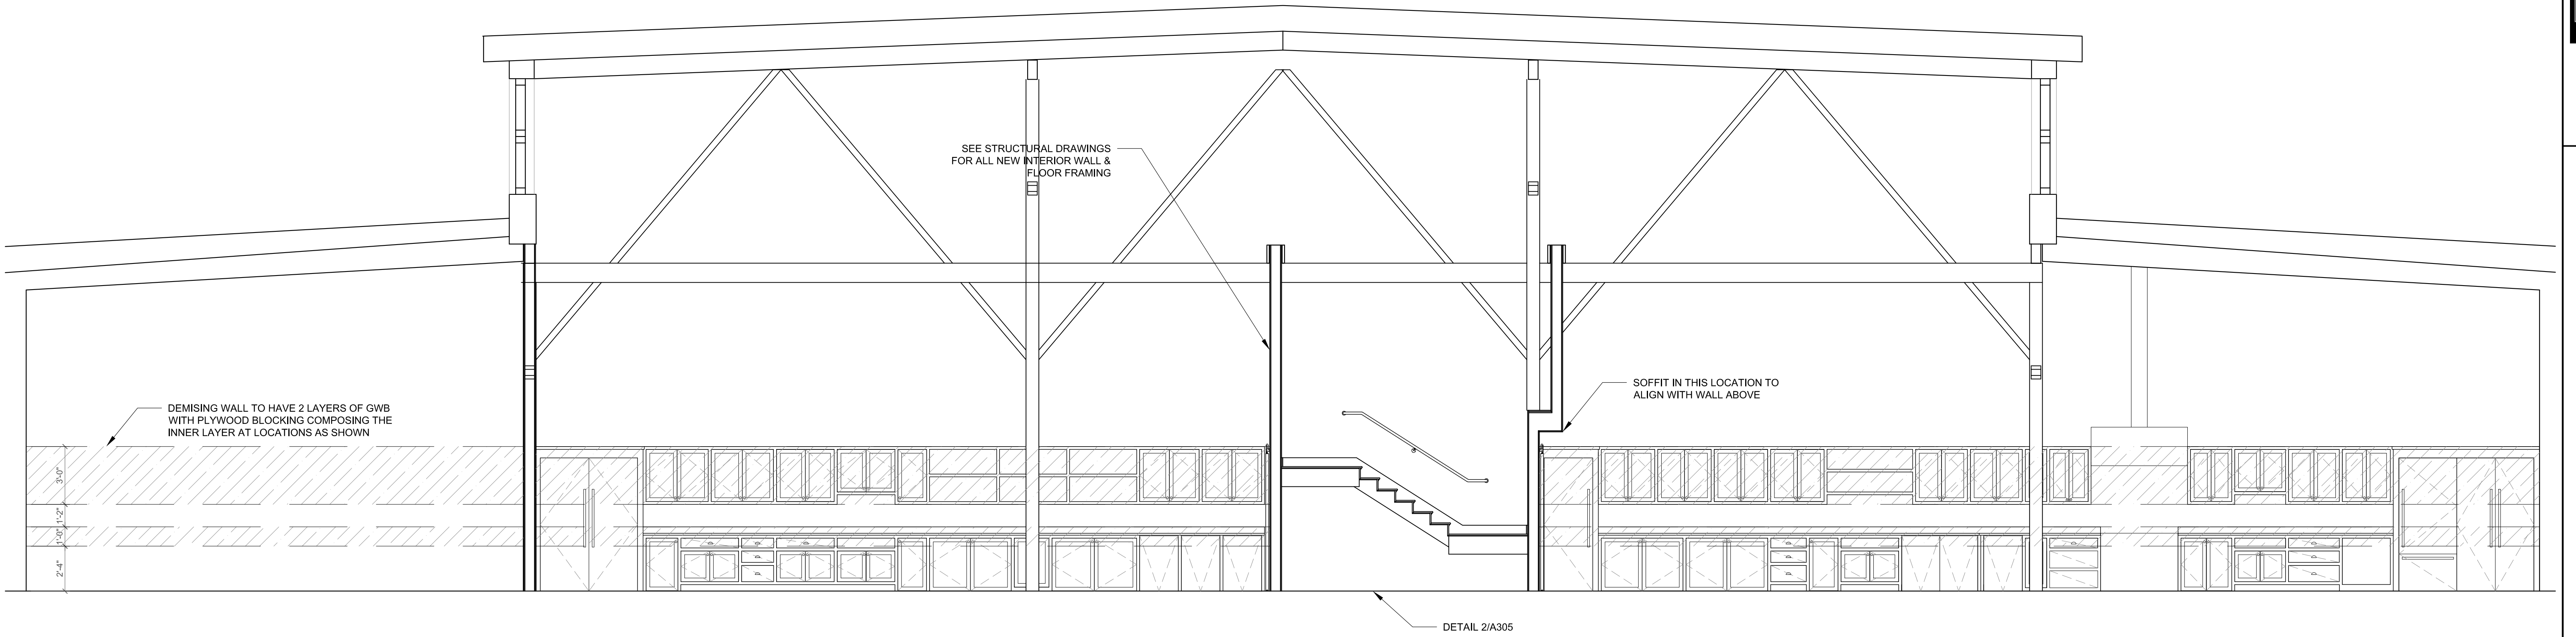

446 WEST STREET
 ROCKFORD, ME 04856
 TEL: 207 230 0034
 FAX: 207 230 0274
 PHIHOMEDESIGNS.COM
 ©PHI HOME DESIGNS LLC

CELLARDOOR AT THE POINT
 THOMPSON'S POINT, PORTLAND, MAINE
 OWNER: CELLARDOOR WINERY

DATE:
 FEBRUARY 1, 2016
 DRAWN BY:
 CG
 CHECKED BY:
 ECD

BUILDING SECTIONS

A305

1 SECTION K-K
 A305 SCALE: 1/4" = 1' - 0"

2 STAIR SECTION DETAIL - WEST
 A305 SCALE: 1/2" = 1' - 0"

3 STAIR SECTION DETAIL - WEST 1 THROUGH LOWERS
 A305 SCALE: 1/2" = 1' - 0"

4 STAIR SECTION DETAIL - WEST 2 THROUGH UPpers
 A305 SCALE: 1/2" = 1' - 0"

5 MEDIA / TV CABINET SECTION DETAIL
 A305 SCALE: 1/2" = 1' - 0"

ISSUED FOR PERMITTING - NOT FOR CONSTRUCTION