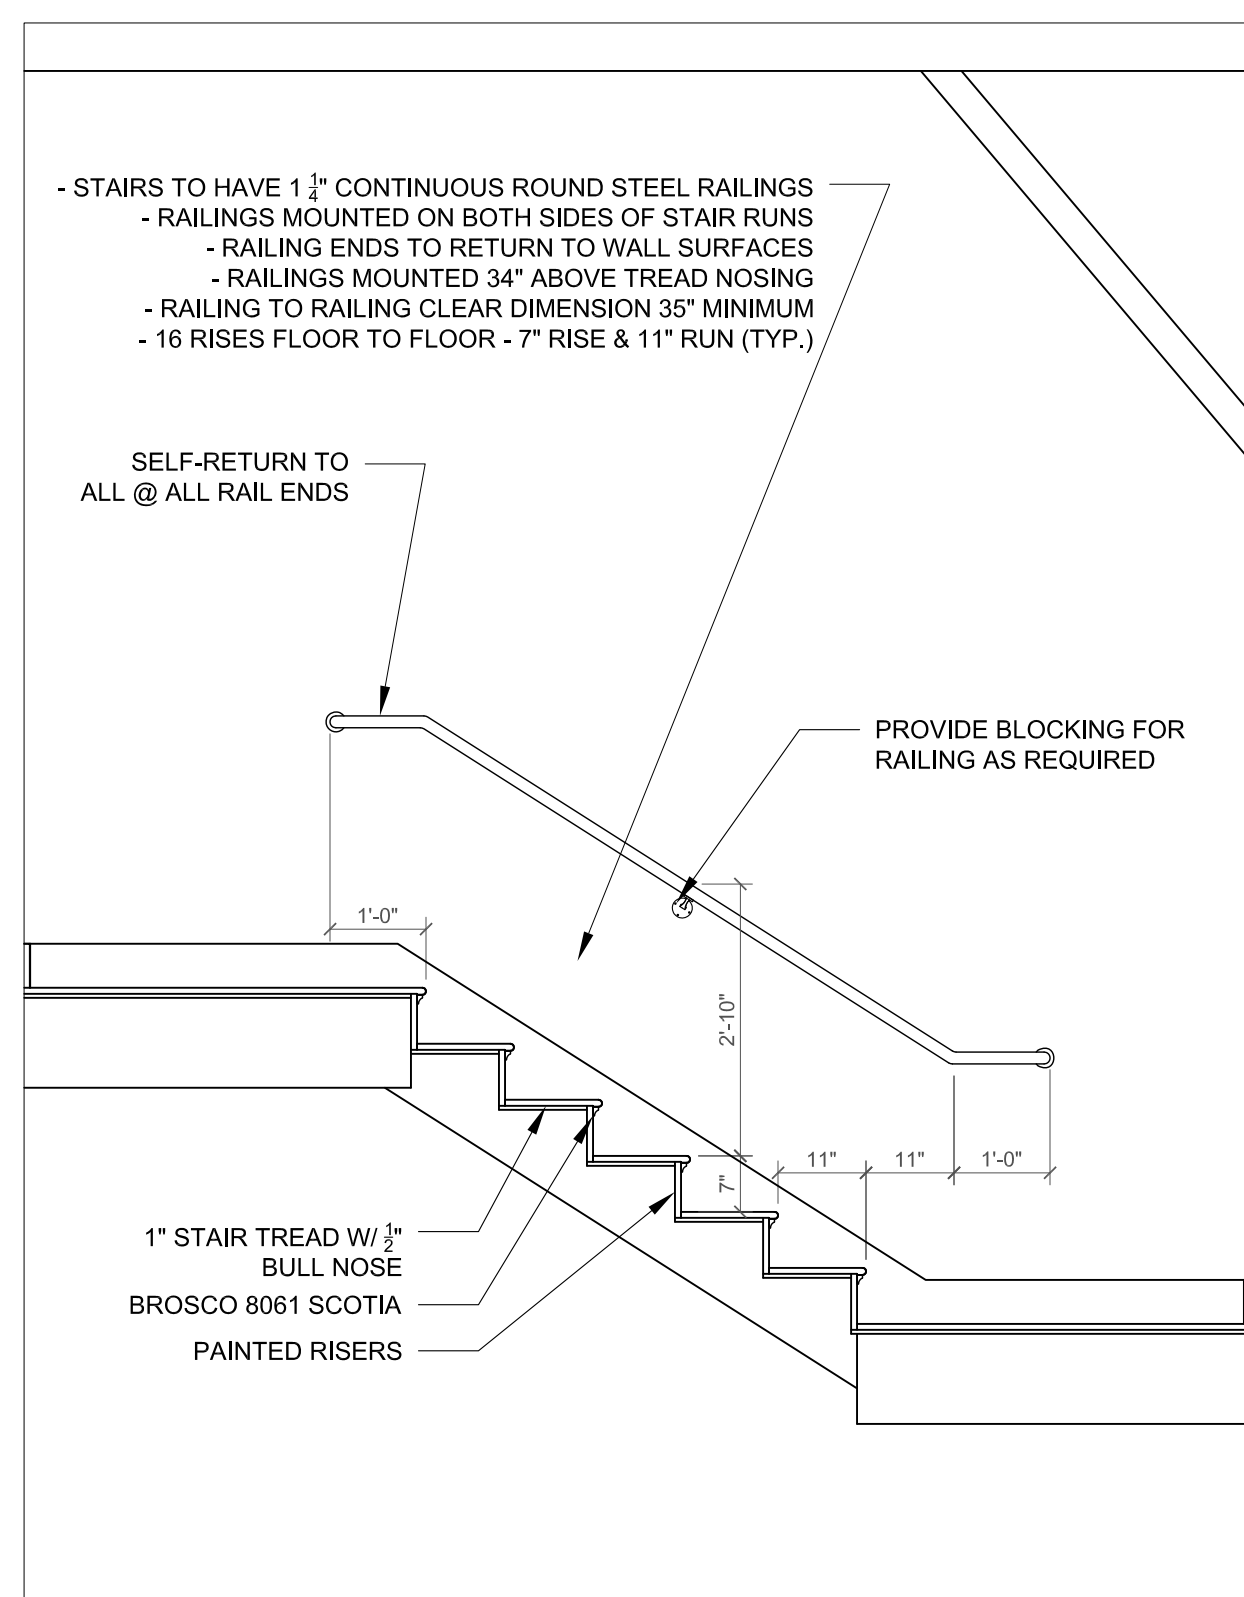

DATE:
 FEBRUARY 1, 2016
 DRAWN BY:
 CG
 CHECKED BY:
 ECD

BUILDING SECTIONS

A305

1 SECTION K-K
 A305 SCALE: 1/4" = 1' - 0"

2 STAIR SECTION DETAIL - WEST
 A305 SCALE: 1/2" = 1' - 0"

3 STAIR SECTION DETAIL - WEST 1 THROUGH LOWERS
 A305 SCALE: 1/2" = 1' - 0"

4 STAIR SECTION DETAIL - WEST 2 THROUGH UPpers
 A305 SCALE: 1/2" = 1' - 0"

5 MEDIA / TV CABINET SECTION DETAIL
 A305 SCALE: 1/2" = 1' - 0"

ISSUED FOR PERMITTING - NOT FOR CONSTRUCTION