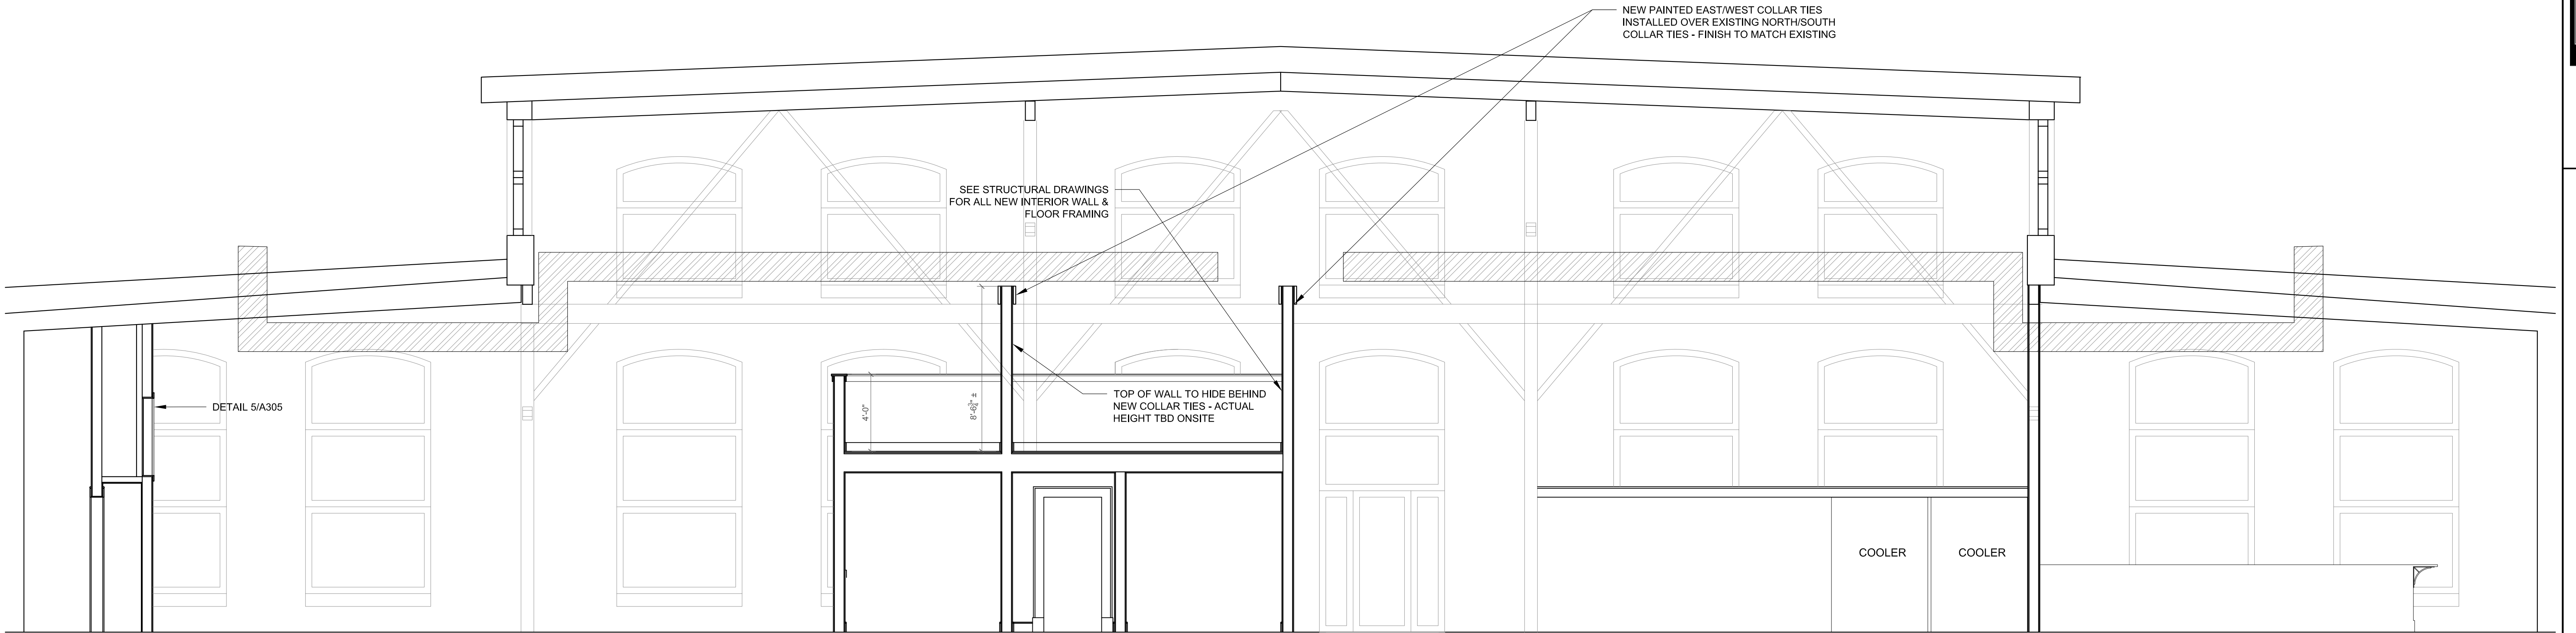

446 WEST STREET
 ROCKFORD, ME 04856
 TEL: 207 230 0034
 FAX: 207 230 0274
 PHIHOMEDESIGNS.COM
 ©PHI HOME DESIGNS LLC

CELLARDOOR AT THE POINT
 THOMPSON'S POINT, PORTLAND, MAINE
 OWNER: CELLARDOOR WINERY

DATE:
 FEBRUARY 1, 2016
 DRAWN BY:
 CG
 CHECKED BY:
 ECD

BUILDING
 SECTIONS

A304

1 SECTION I-I
 A304 SCALE: 1/4" = 1' - 0"

2 SECTION J-J
 A304 SCALE: 1/4" = 1' - 0"

ISSUED FOR PERMITTING - NOT FOR CONSTRUCTION