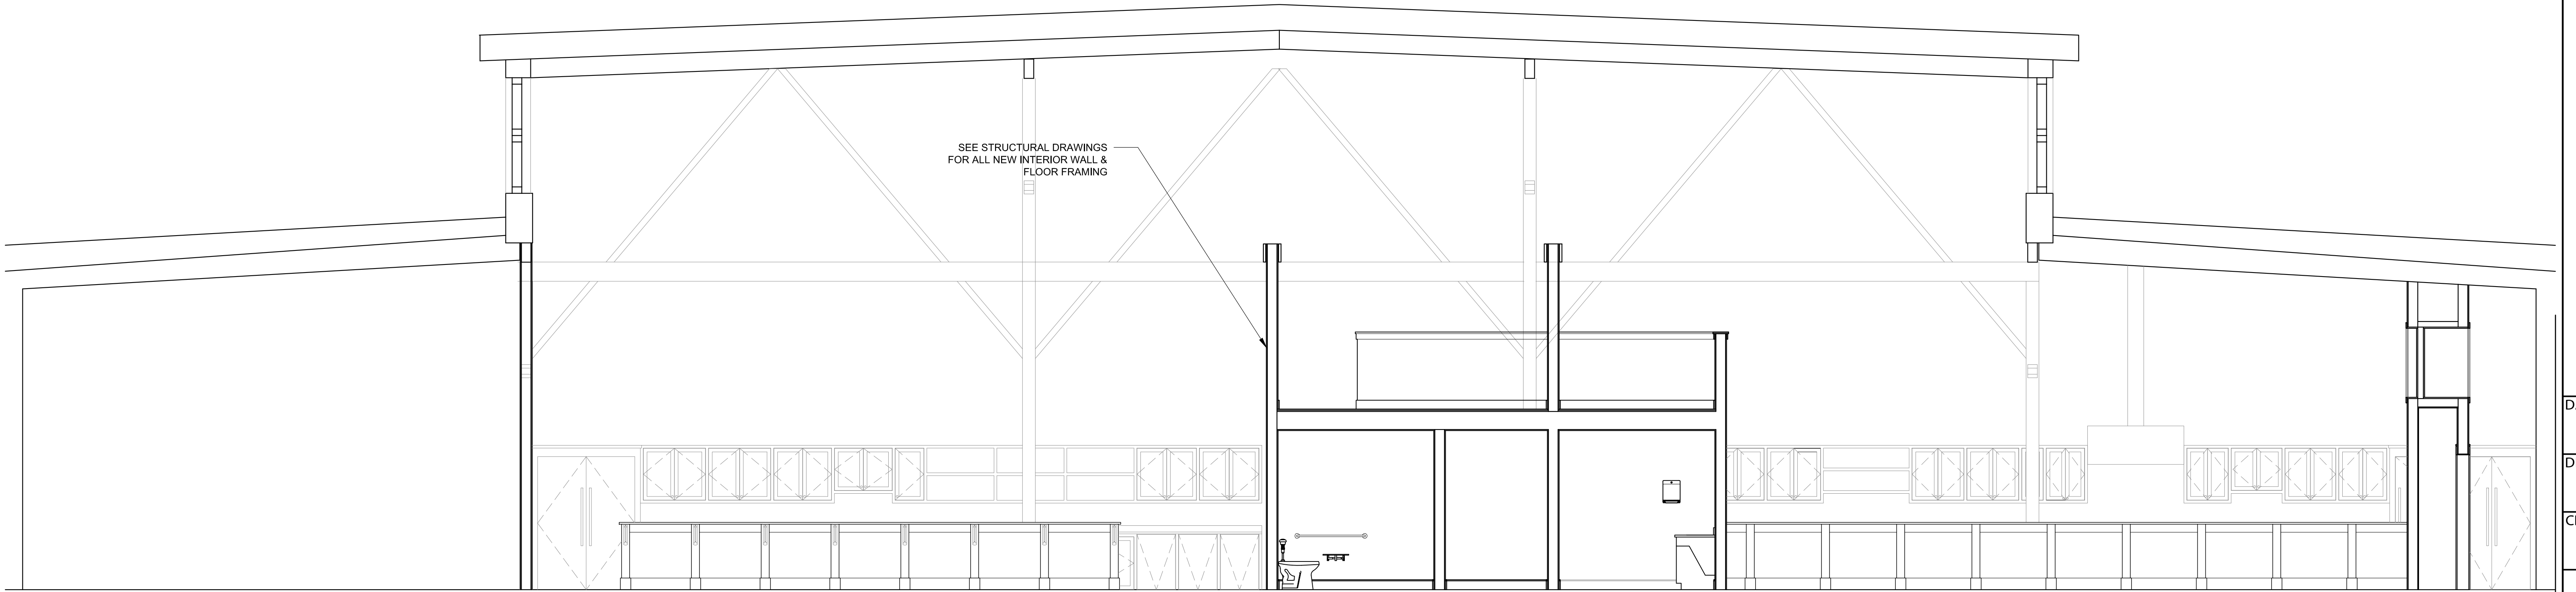

446 WEST STREET
 ROCKFORD, ME 04856
 TEL: 207 230 0034
 FAX: 207 230 0274
 PHIHOMEDESIGNS.COM
 ©PHI HOME DESIGNS LLC

CELLARDOOR AT THE POINT
 THOMPSON'S POINT, PORTLAND, MAINE
 OWNER: CELLARDOOR WINERY

DATE:
 FEBRUARY 1, 2016
 DRAWN BY:
 CG
 CHECKED BY:
 ECD

BUILDING
 SECTIONS

A304

1 SECTION I-I
 A304 SCALE: 1/4" = 1' - 0"

2 SECTION J-J
 A304 SCALE: 1/4" = 1' - 0"

ISSUED FOR PERMITTING - NOT FOR CONSTRUCTION