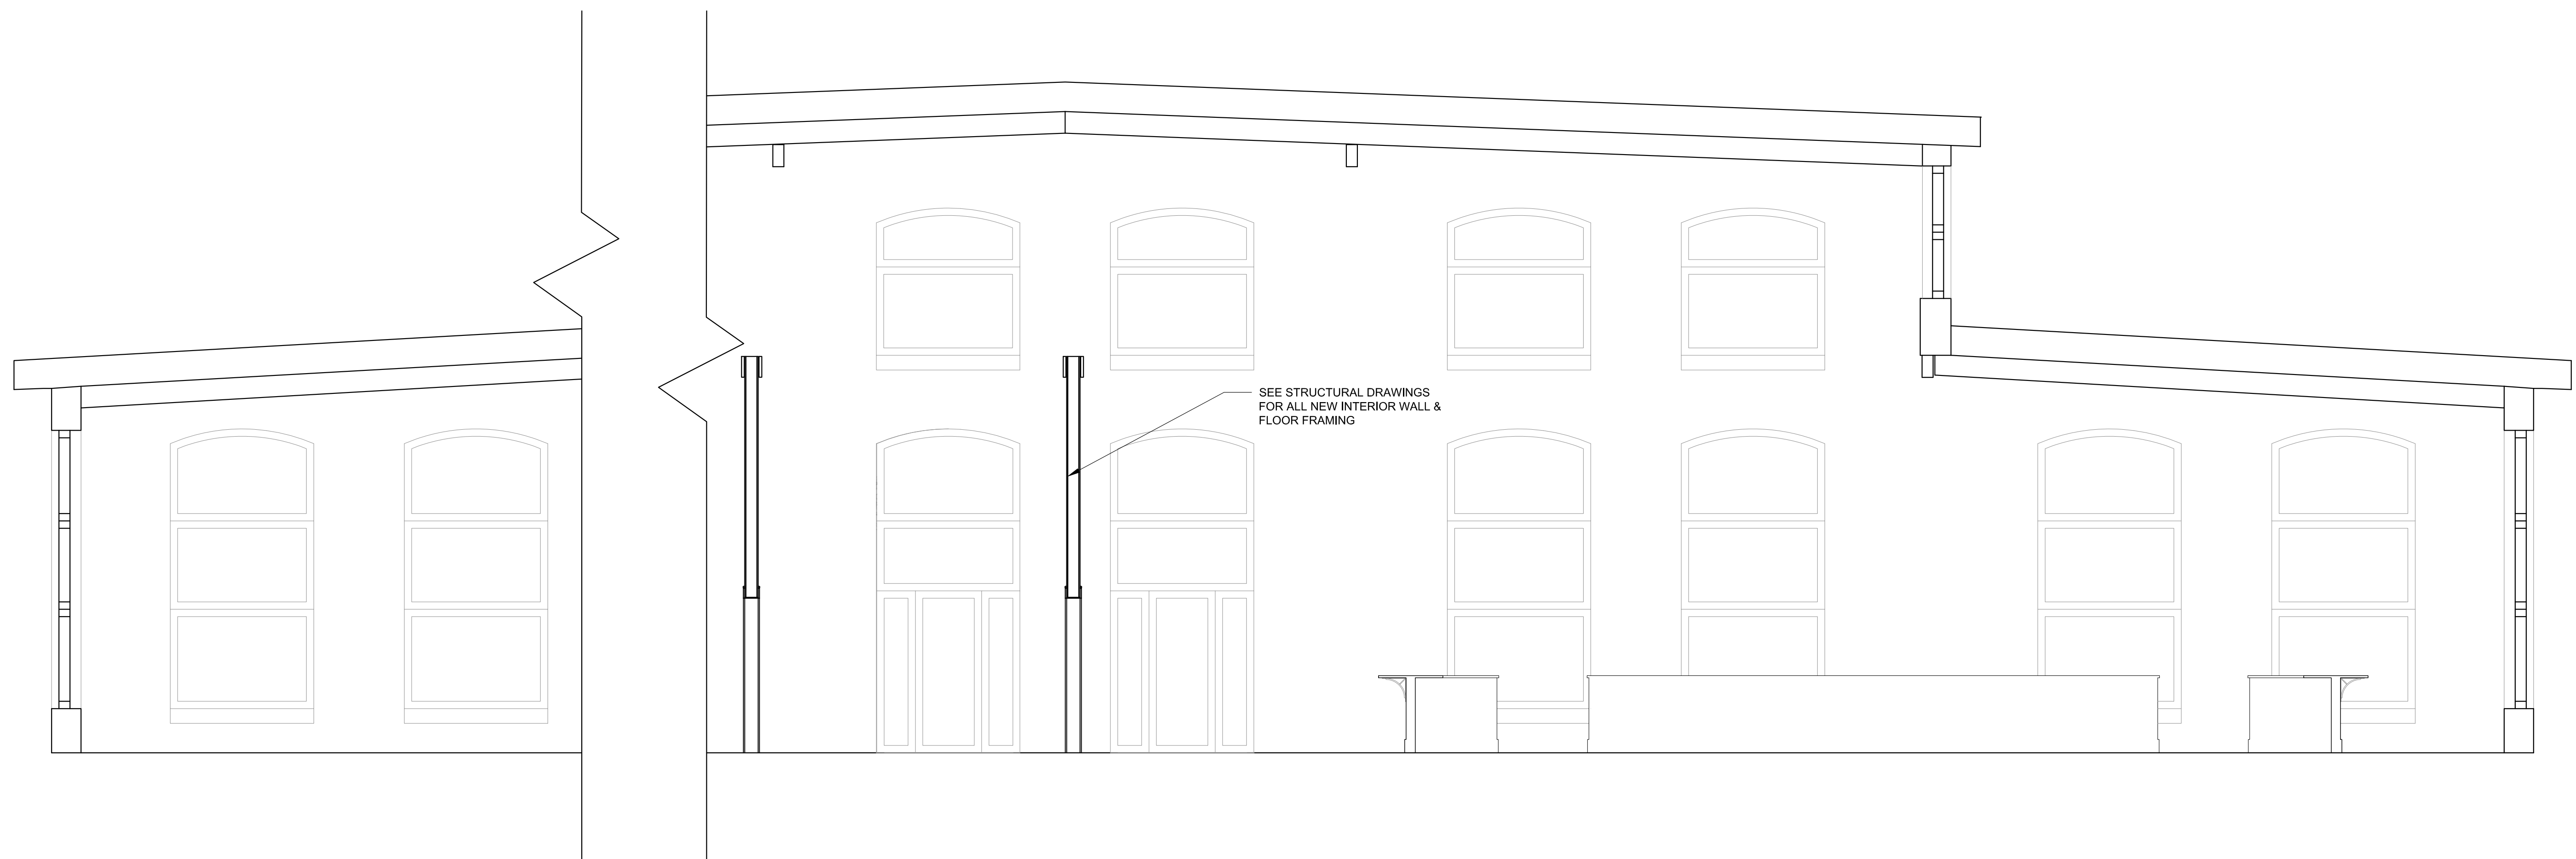

446 WEST STREET  
 ROCKFORD, ME 04856  
 TEL: 207 230 0034  
 FAX: 207 230 0274  
 PHIHOMEDESIGNS.COM  
 ©PHI HOME DESIGNS LLC

**CELLARDOOR AT THE POINT**  
 THOMPSON'S POINT, PORTLAND, MAINE  
 OWNER: CELLARDOOR WINERY

1 SECTION G-G  
 A303 SCALE: 1/4" = 1' - 0"

2 SECTION H-H  
 A303 SCALE: 1/4" = 1' - 0"

DATE:  
 FEBRUARY 1, 2016  
 DRAWN BY:  
 CG  
 CHECKED BY:  
 ECD

BUILDING  
 SECTIONS

A303

ISSUED FOR PERMITTING - NOT FOR CONSTRUCTION