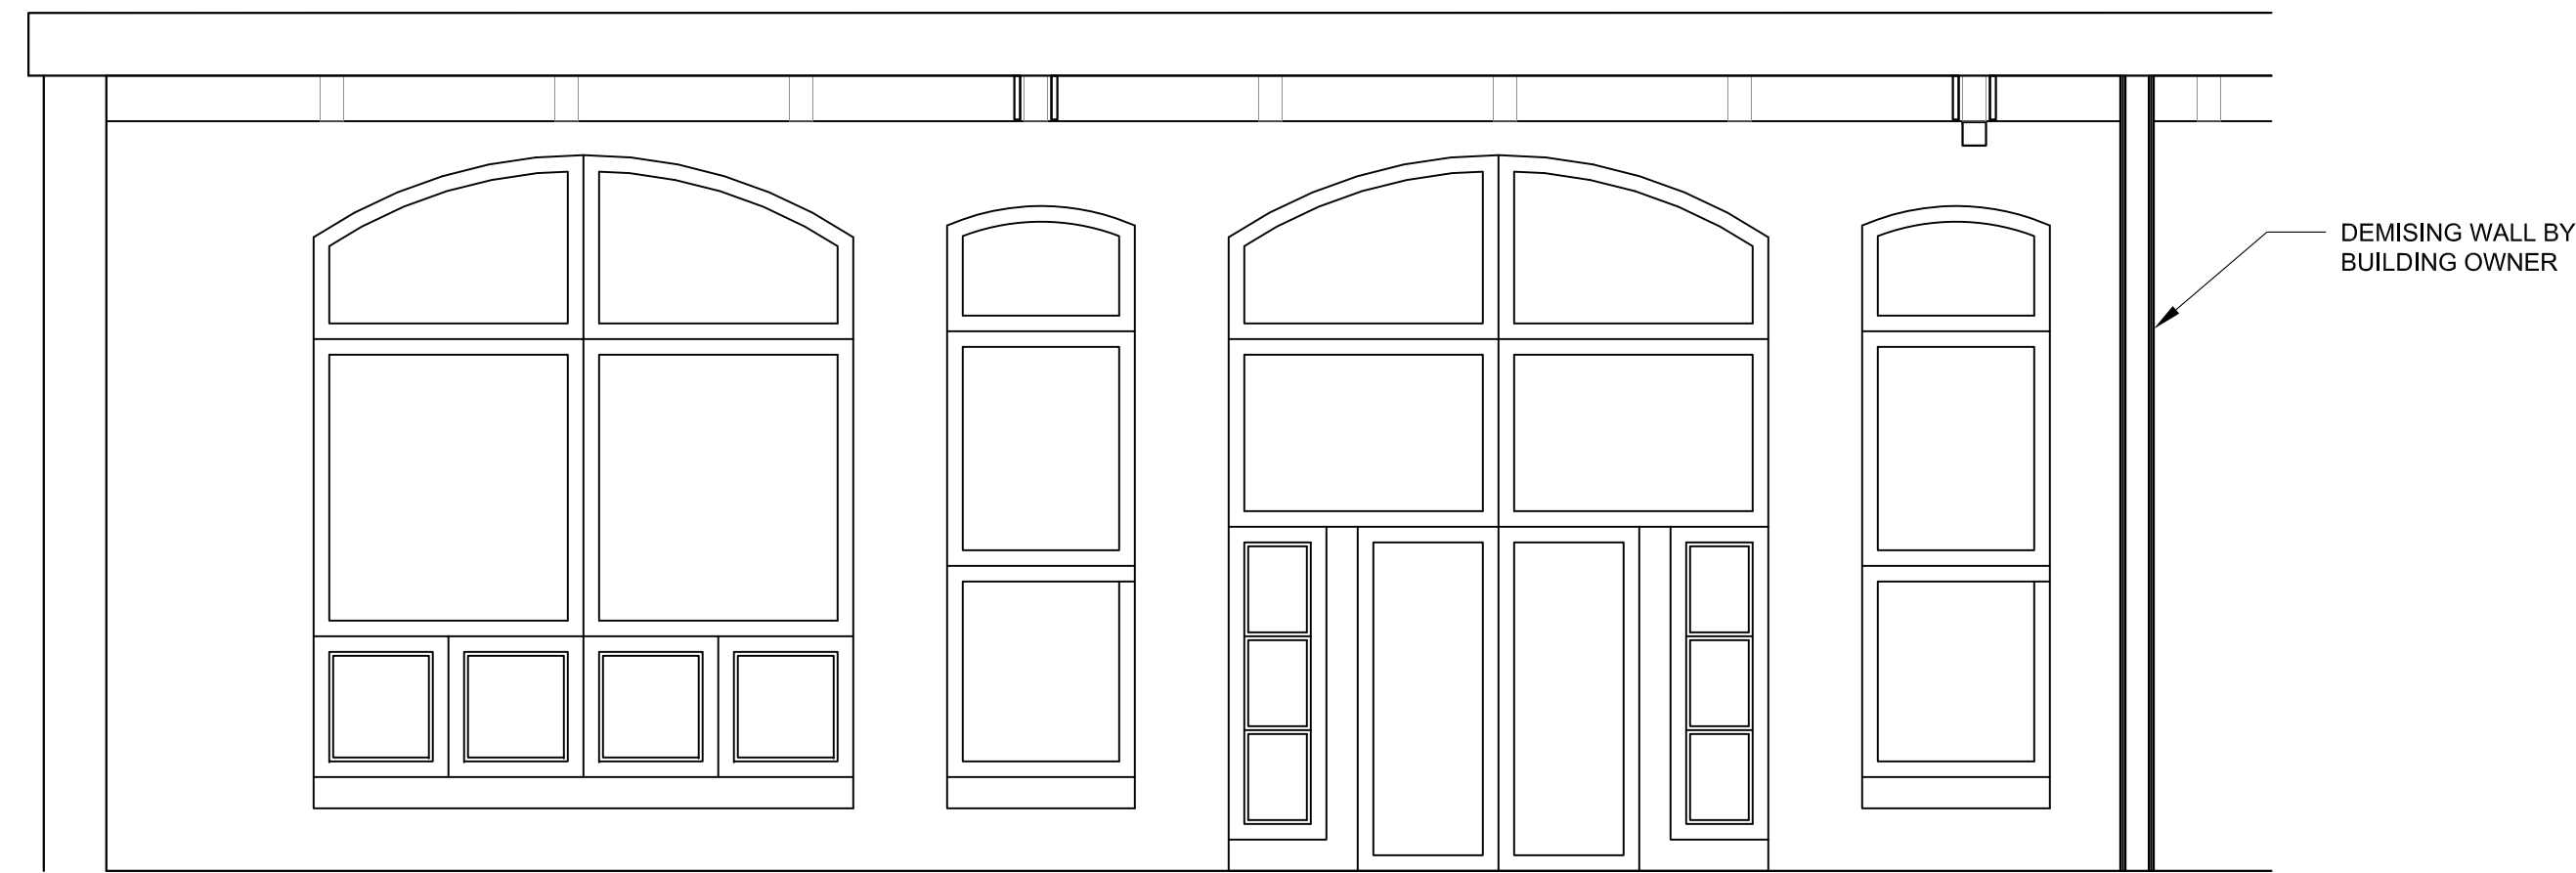

1 SECTION G-G  
 A303 SCALE: 1/4" = 1' - 0"

2 SECTION H-H  
 A303 SCALE: 1/4" = 1' - 0"

DATE:  
 FEBRUARY 1, 2016  
 DRAWN BY:  
 CG  
 CHECKED BY:  
 ECD

BUILDING  
 SECTIONS

A303

ISSUED FOR PERMITTING - NOT FOR CONSTRUCTION