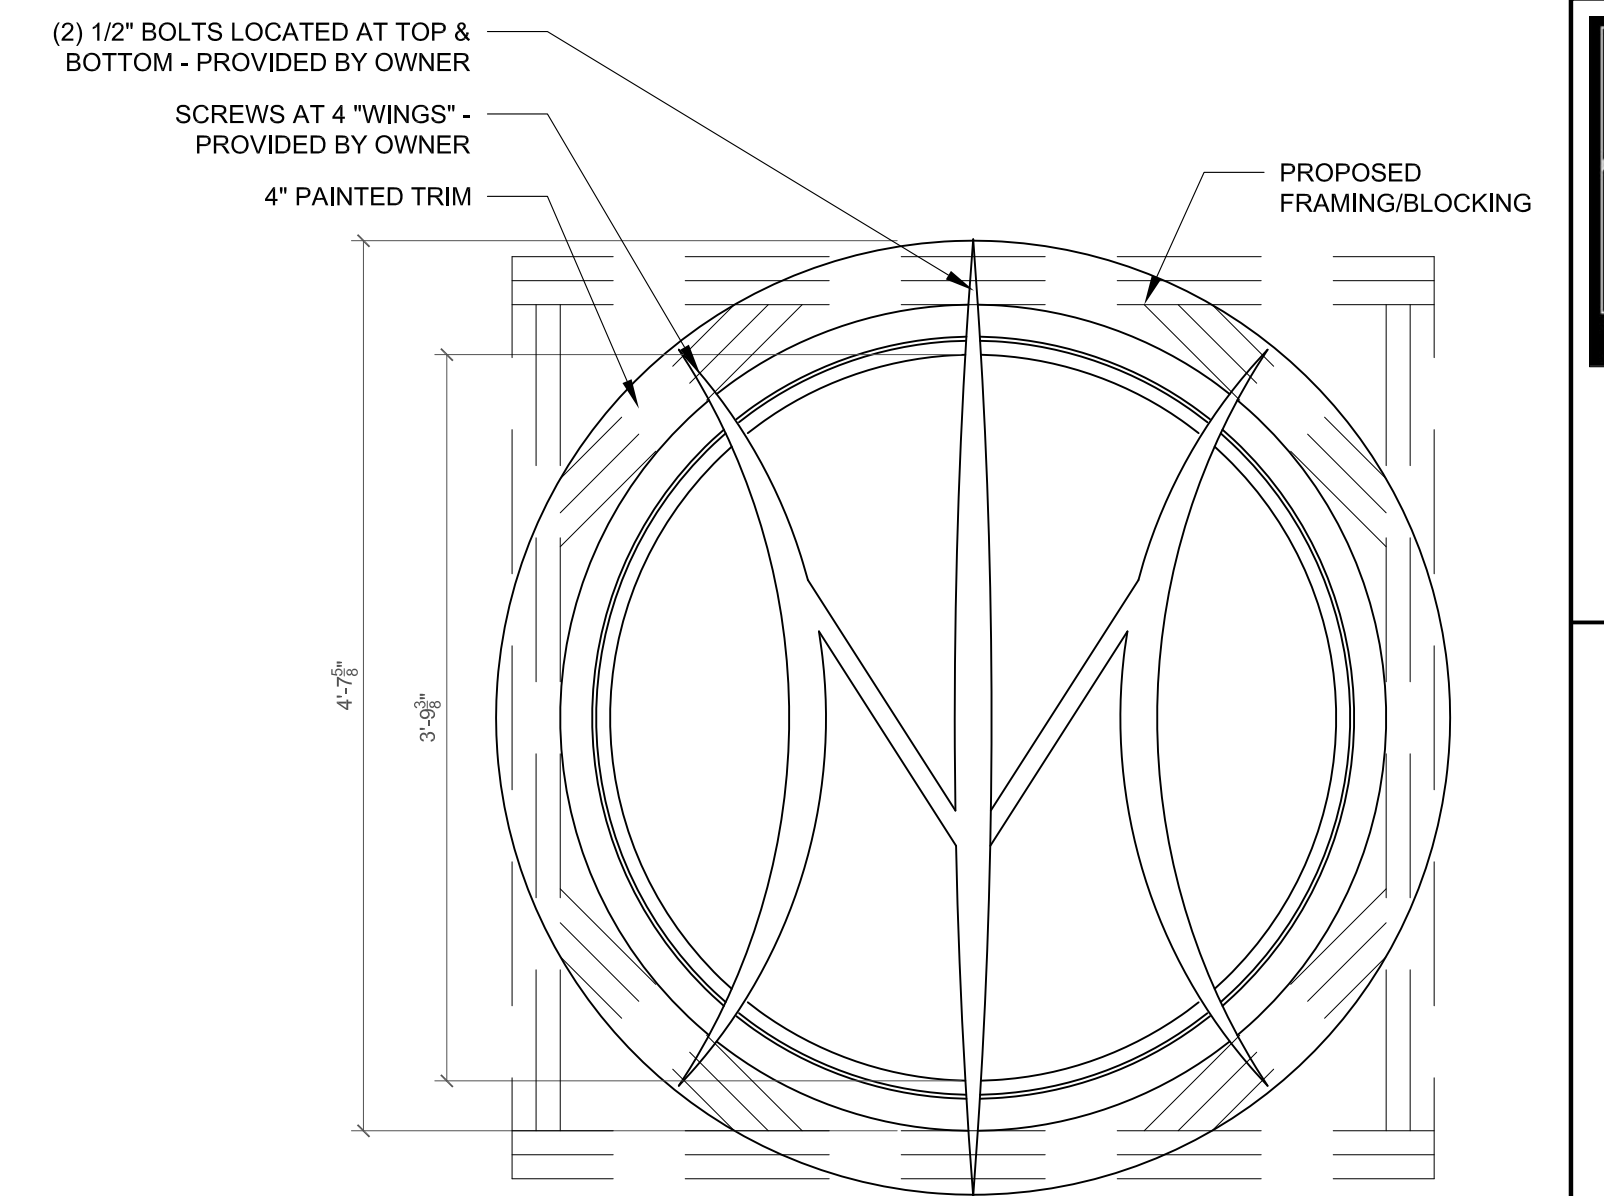

DATE:  
FEBRUARY 1, 2016  
DRAWN BY:  
CG  
CHECKED BY:  
ECD

BUILDING  
SECTIONS

**A302**

**3** PROPOSED WINDOW FRAMING & HOBO MOUNTING LOCATIONS  
**A302** SCALE: 1" = 1' - 0"

**1** SECTION E-E  
**A302** SCALE: 1/4" = 1' - 0"

**2** SECTION F-F  
**A302** SCALE: 1/4" = 1' - 0"

ISSUED FOR PERMITTING - NOT FOR CONSTRUCTION