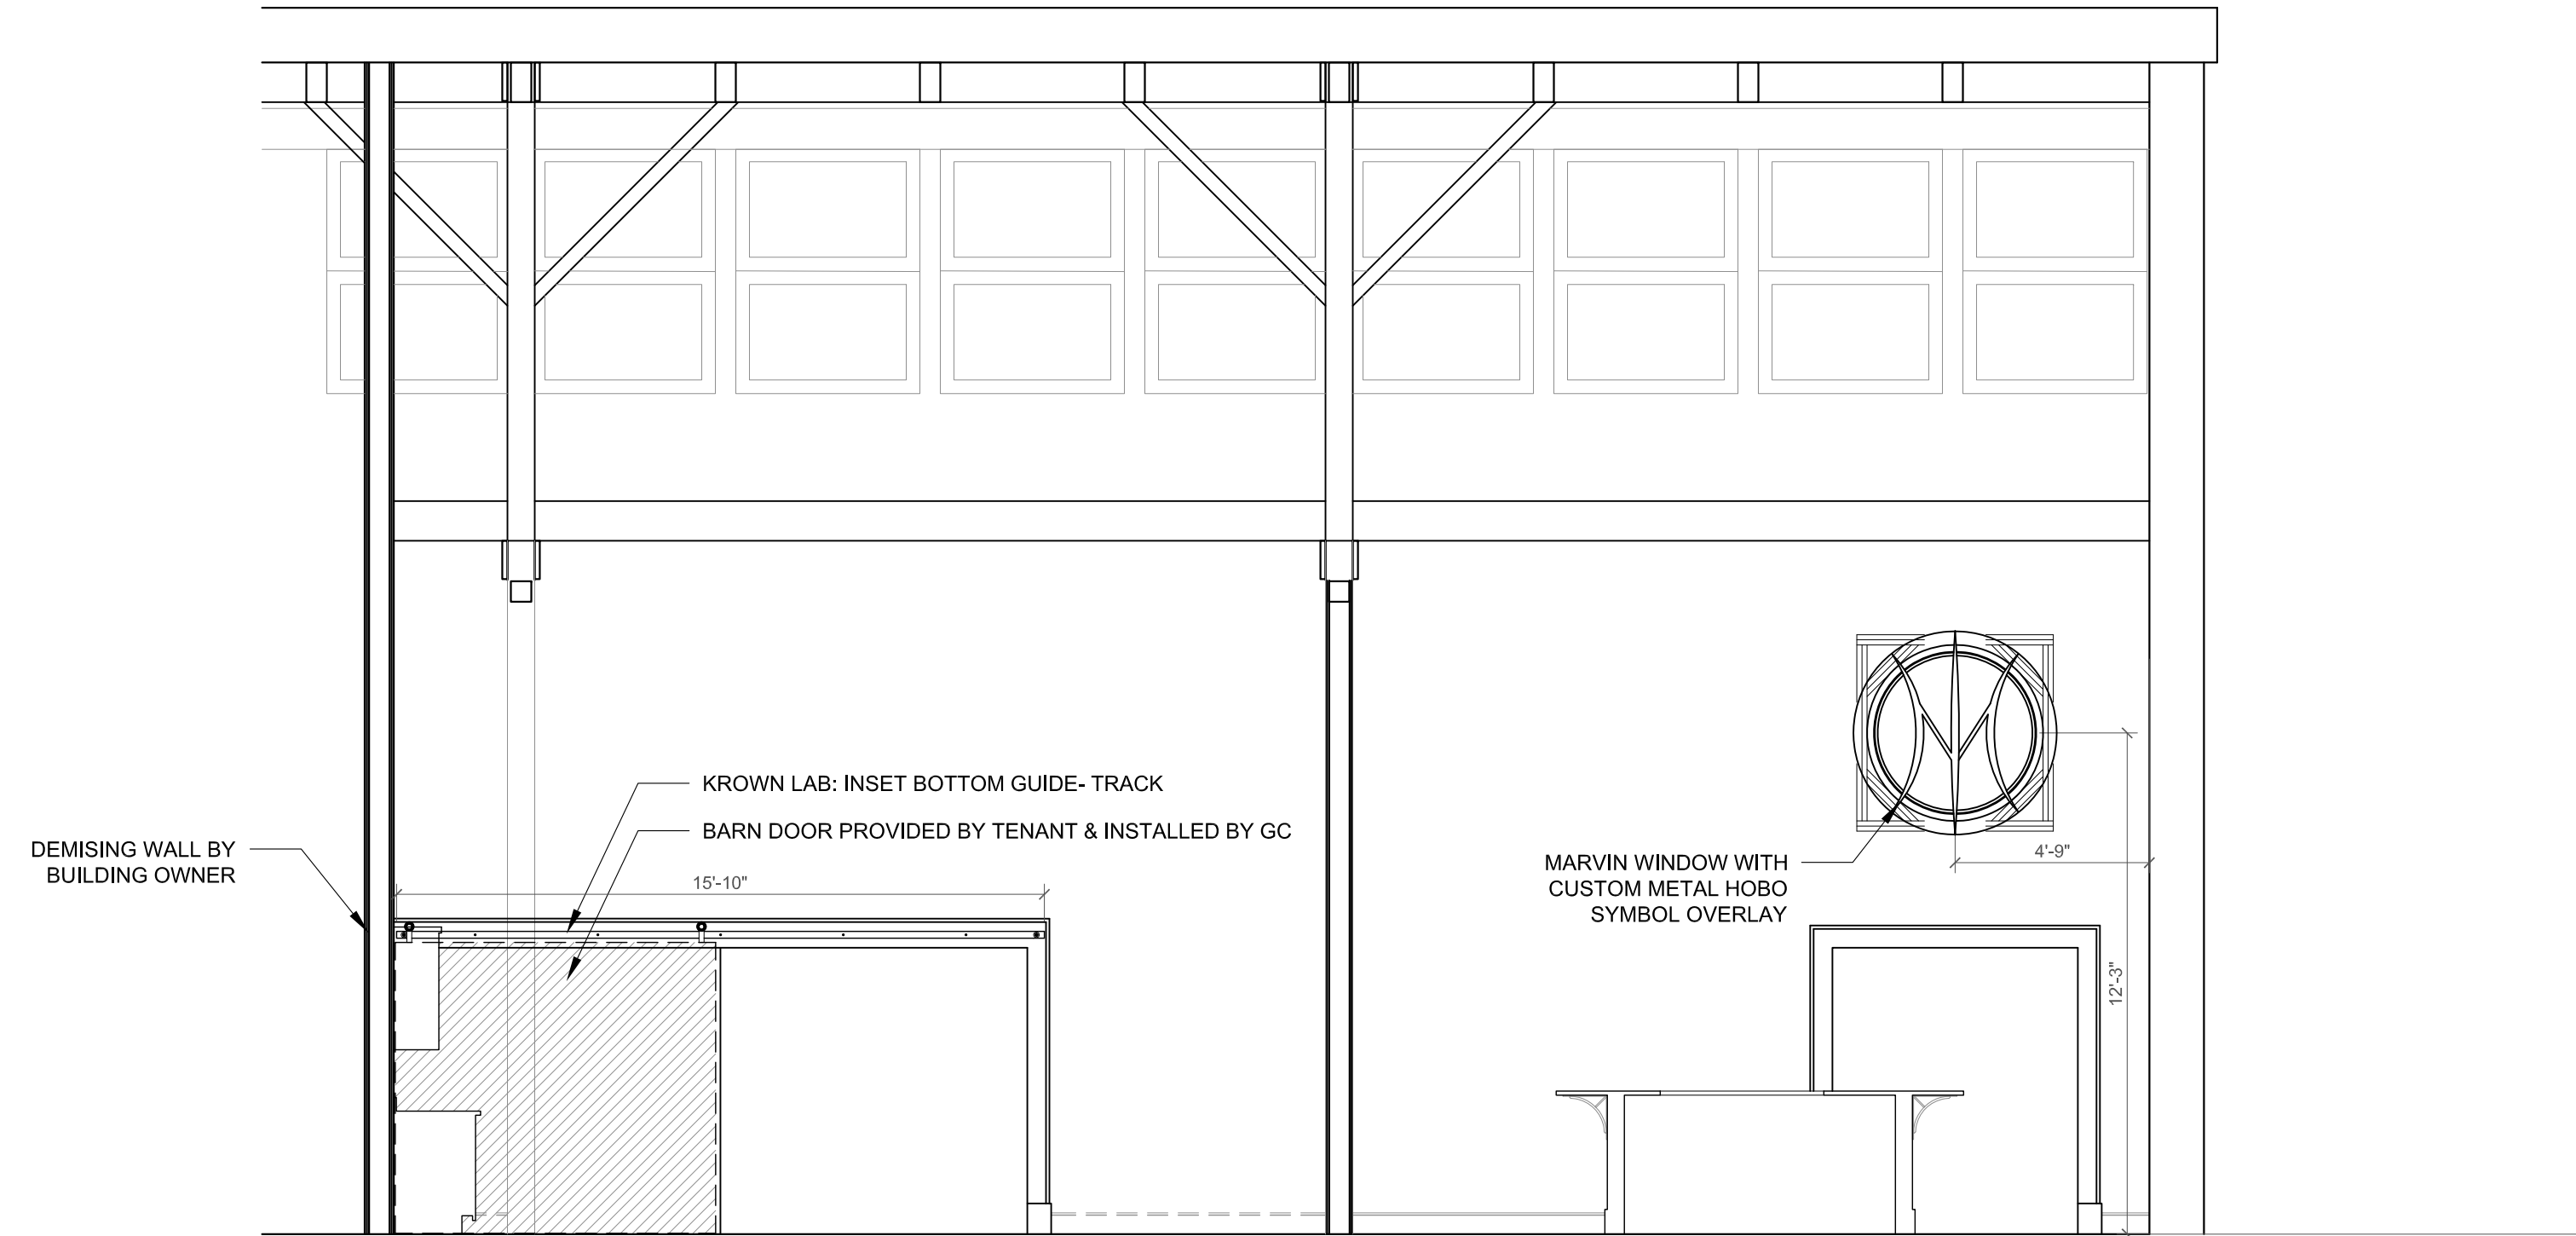

DATE:  
FEBRUARY 1, 2016  
DRAWN BY:  
CG  
CHECKED BY:  
ECD

BUILDING  
SECTIONS

**A302**

**3** PROPOSED WINDOW FRAMING & HOBO MOUNTING LOCATIONS  
**A302** SCALE: 1" = 1' - 0"

**1** SECTION E-E  
**A302** SCALE: 1/4" = 1' - 0"

**2** SECTION F-F  
**A302** SCALE: 1/4" = 1' - 0"

ISSUED FOR PERMITTING - NOT FOR CONSTRUCTION