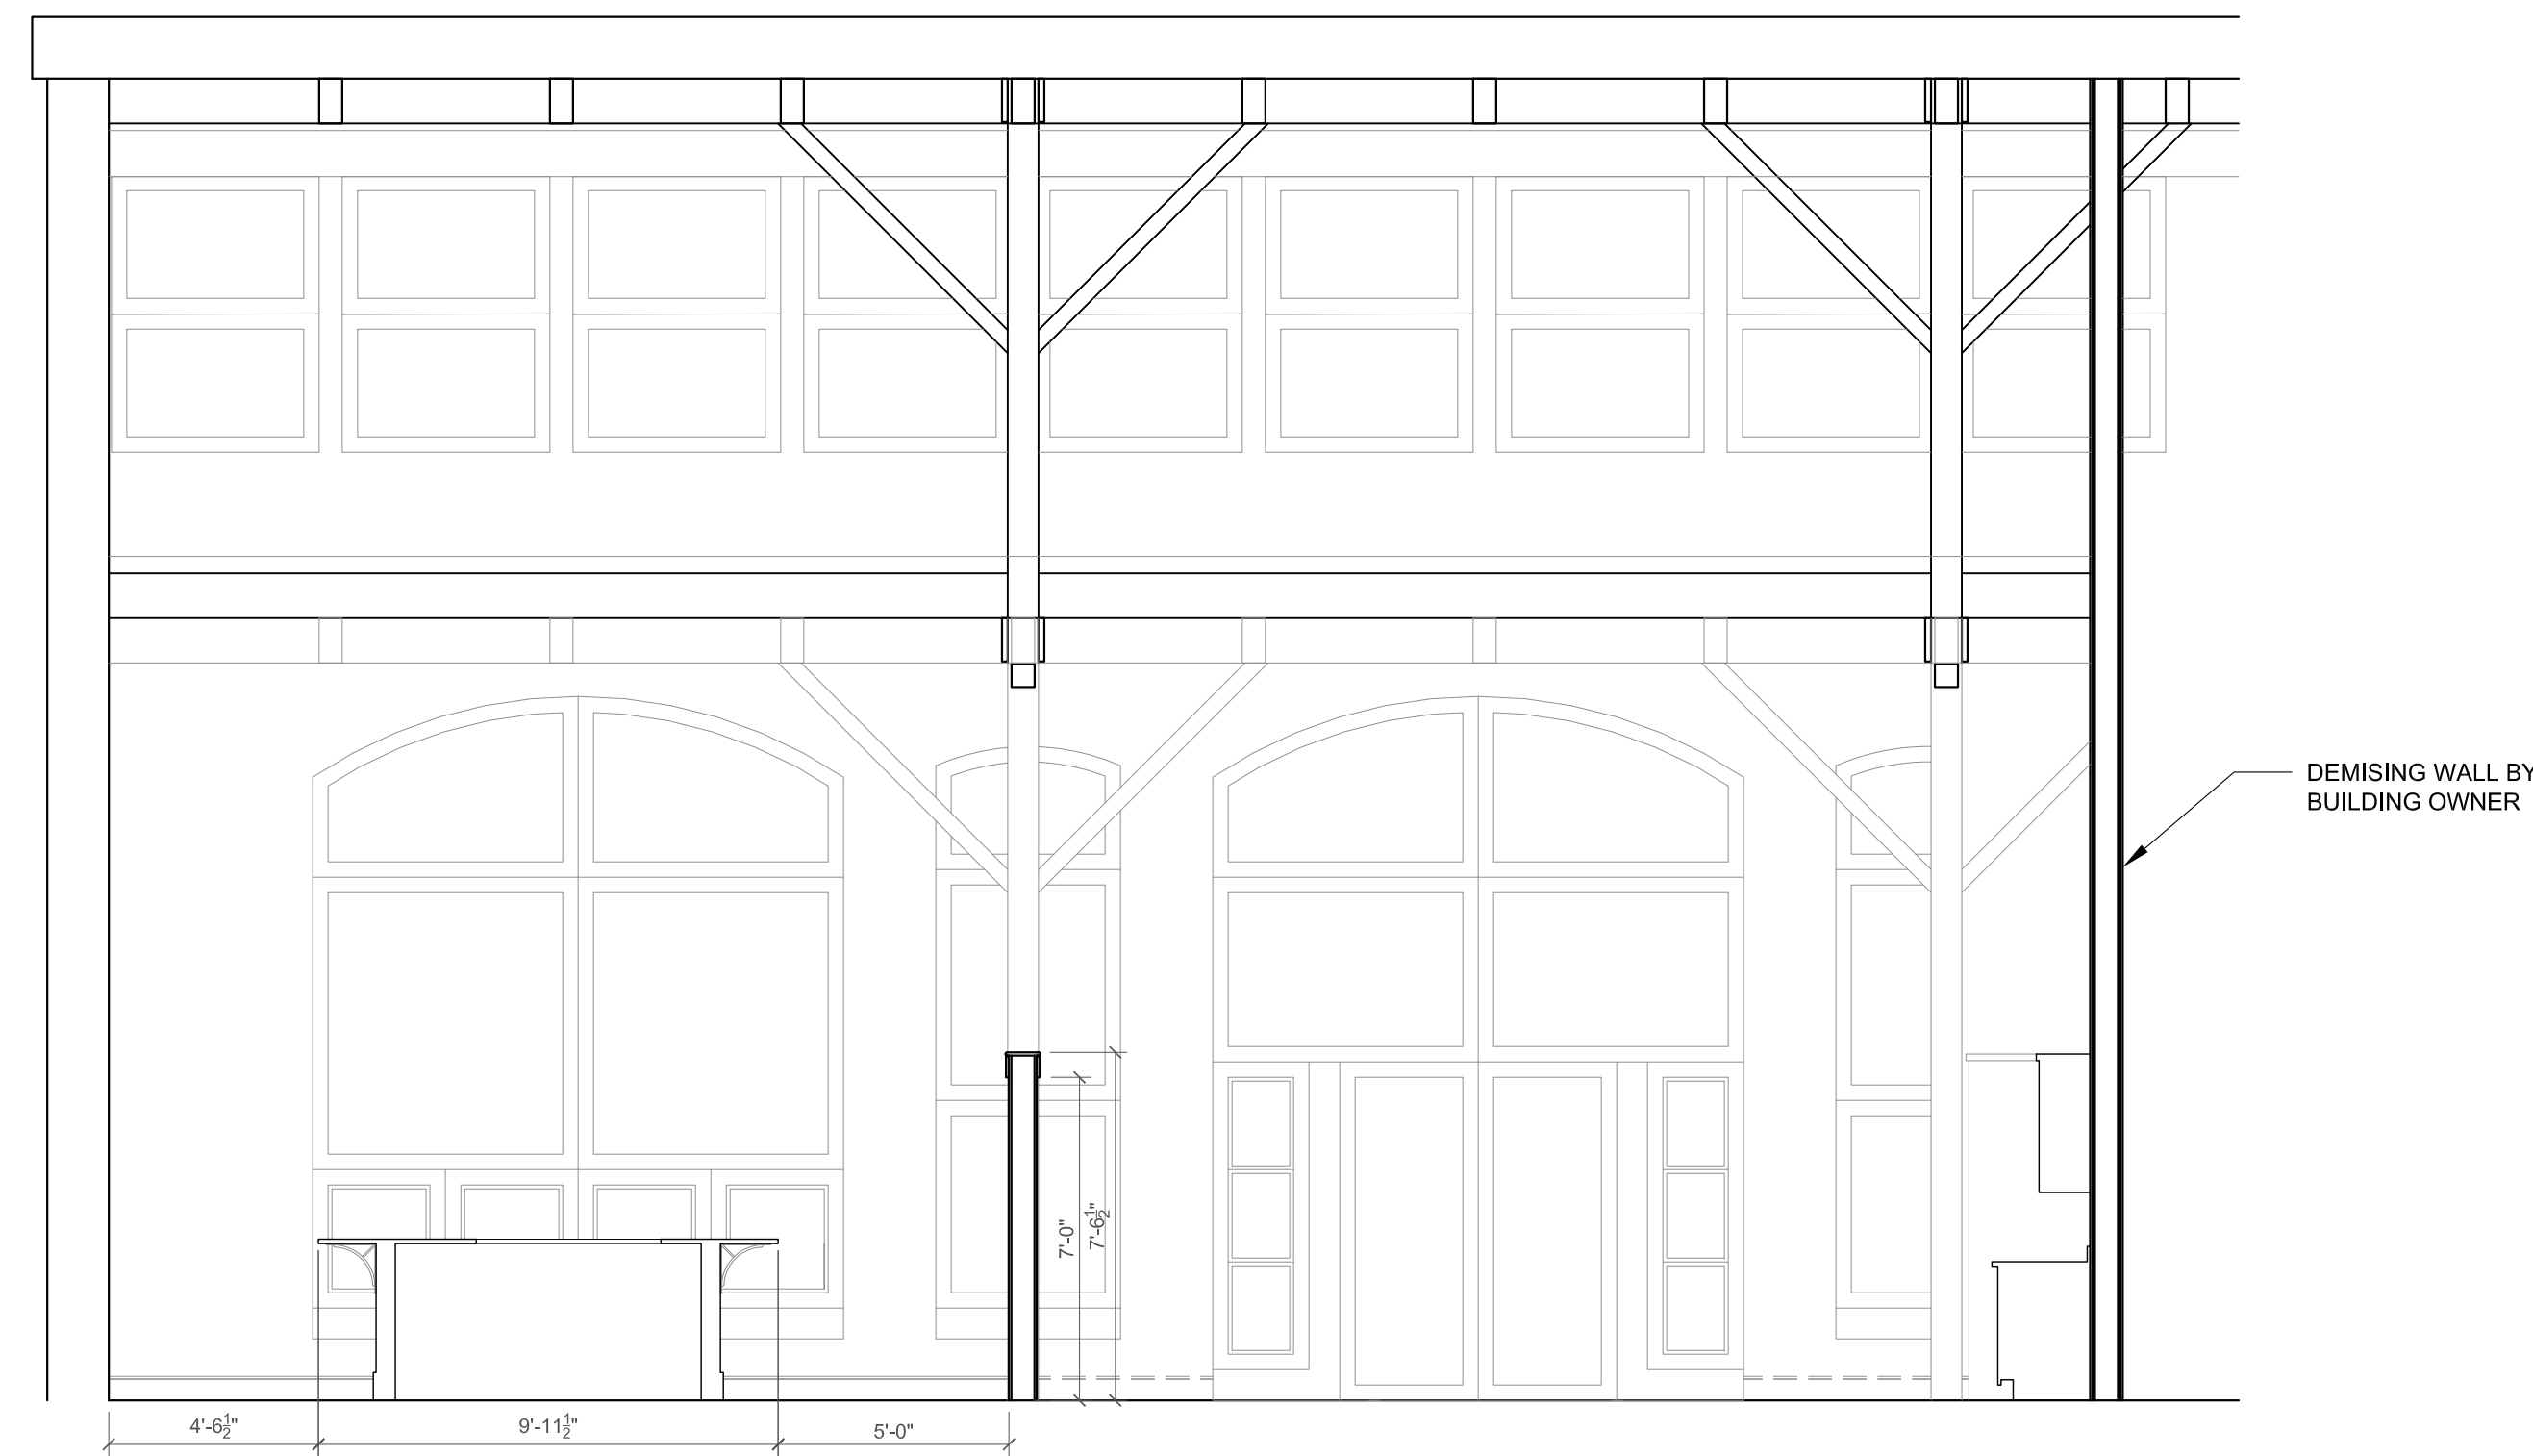

DATE:  
FEBRUARY 1, 2016  
DRAWN BY:  
CG  
CHECKED BY:  
ECD

BUILDING  
SECTIONS

**A302**

**3** PROPOSED WINDOW FRAMING & HOBO MOUNTING LOCATIONS  
**A302** SCALE: 1" = 1' - 0"

**1** SECTION E-E  
**A302** SCALE: 1/4" = 1' - 0"

**2** SECTION F-F  
**A302** SCALE: 1/4" = 1' - 0"

ISSUED FOR PERMITTING - NOT FOR CONSTRUCTION