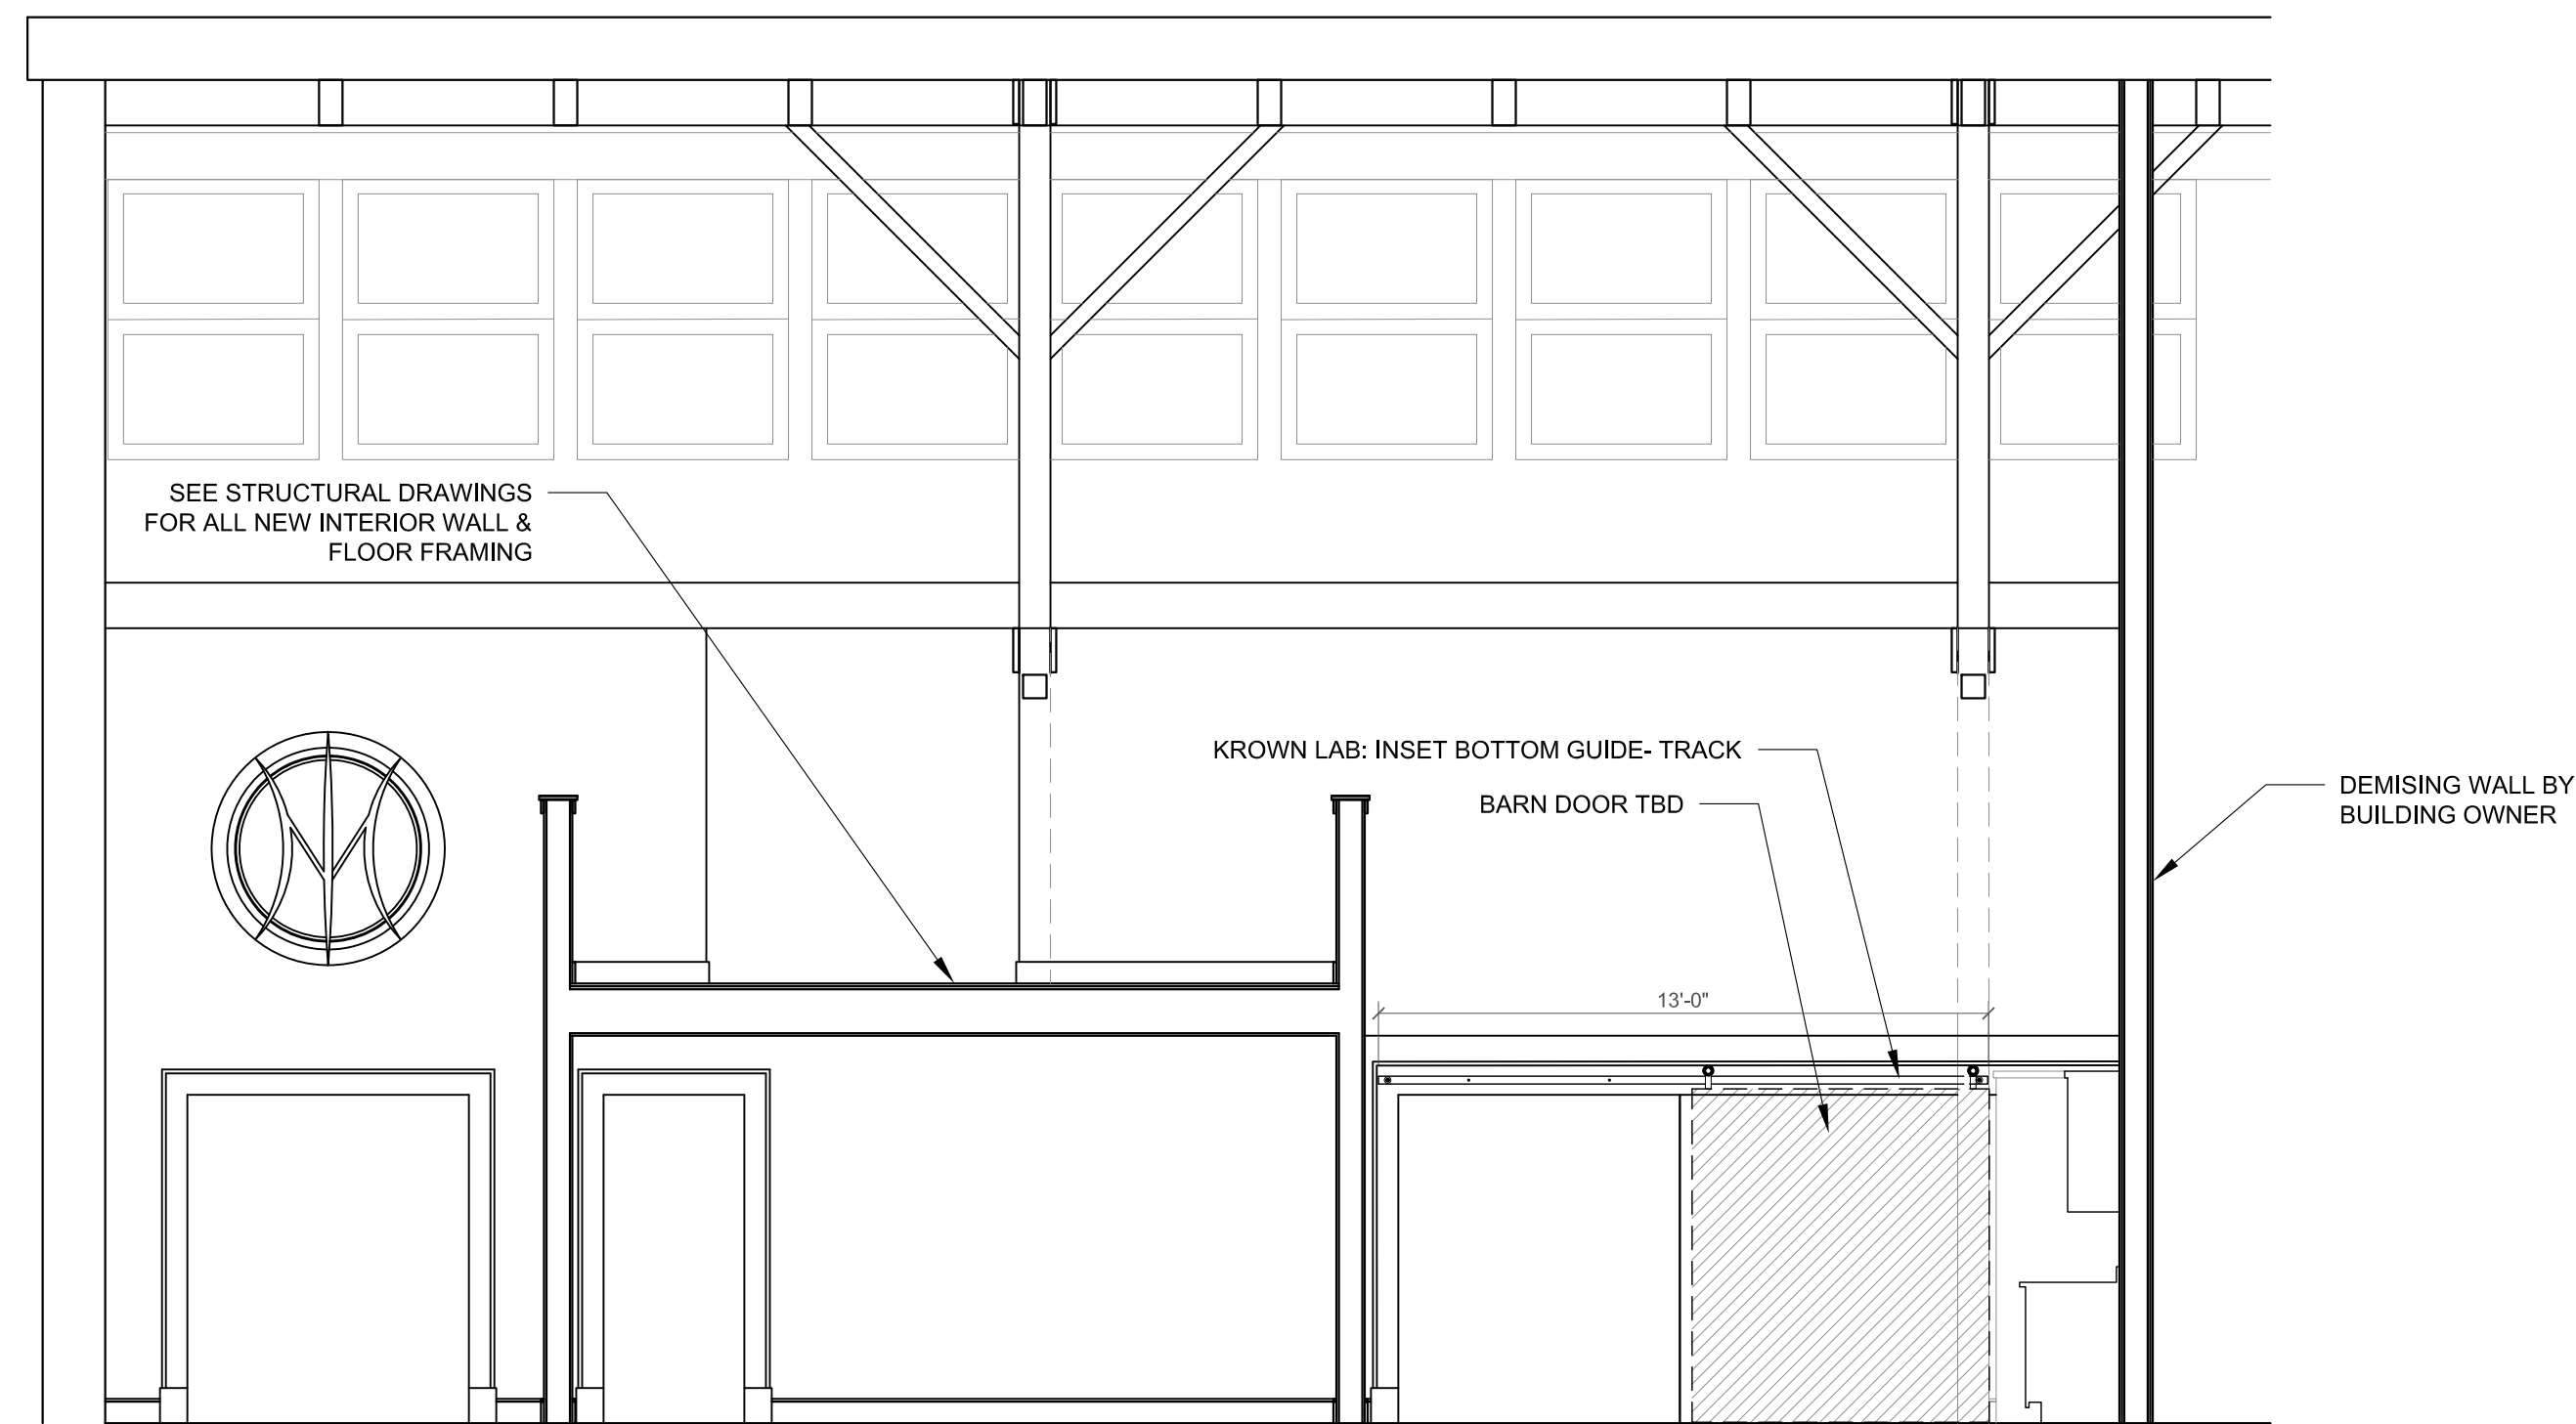

446 WEST STREET
ROCKFORD, ME 04856
TEL: 207 230 0034
FAX: 207 230 0274
PHIHOMEDESIGNS.COM
©PHI HOME DESIGNS LLC

CELLARDOOR AT THE POINT
THOMPSON'S POINT, PORTLAND, MAINE
OWNER: CELLARDOOR WINERY

1 SECTION A-A
A300 SCALE: 1/4" = 1' - 0"

2 SECTION B-B
A300 SCALE: 1/4" = 1' - 0"

3 WINDOW HEAD & SIDE CASING DETAIL
A300 SCALE: 1" = 1' - 0"

4 WINDOW SILL CASING DETAIL
A300 SCALE: 1" = 1' - 0"

ISSUED FOR PERMITTING - NOT FOR CONSTRUCTION

DATE:
FEBRUARY 1, 2016
DRAWN BY:
CG
CHECKED BY:
ECD