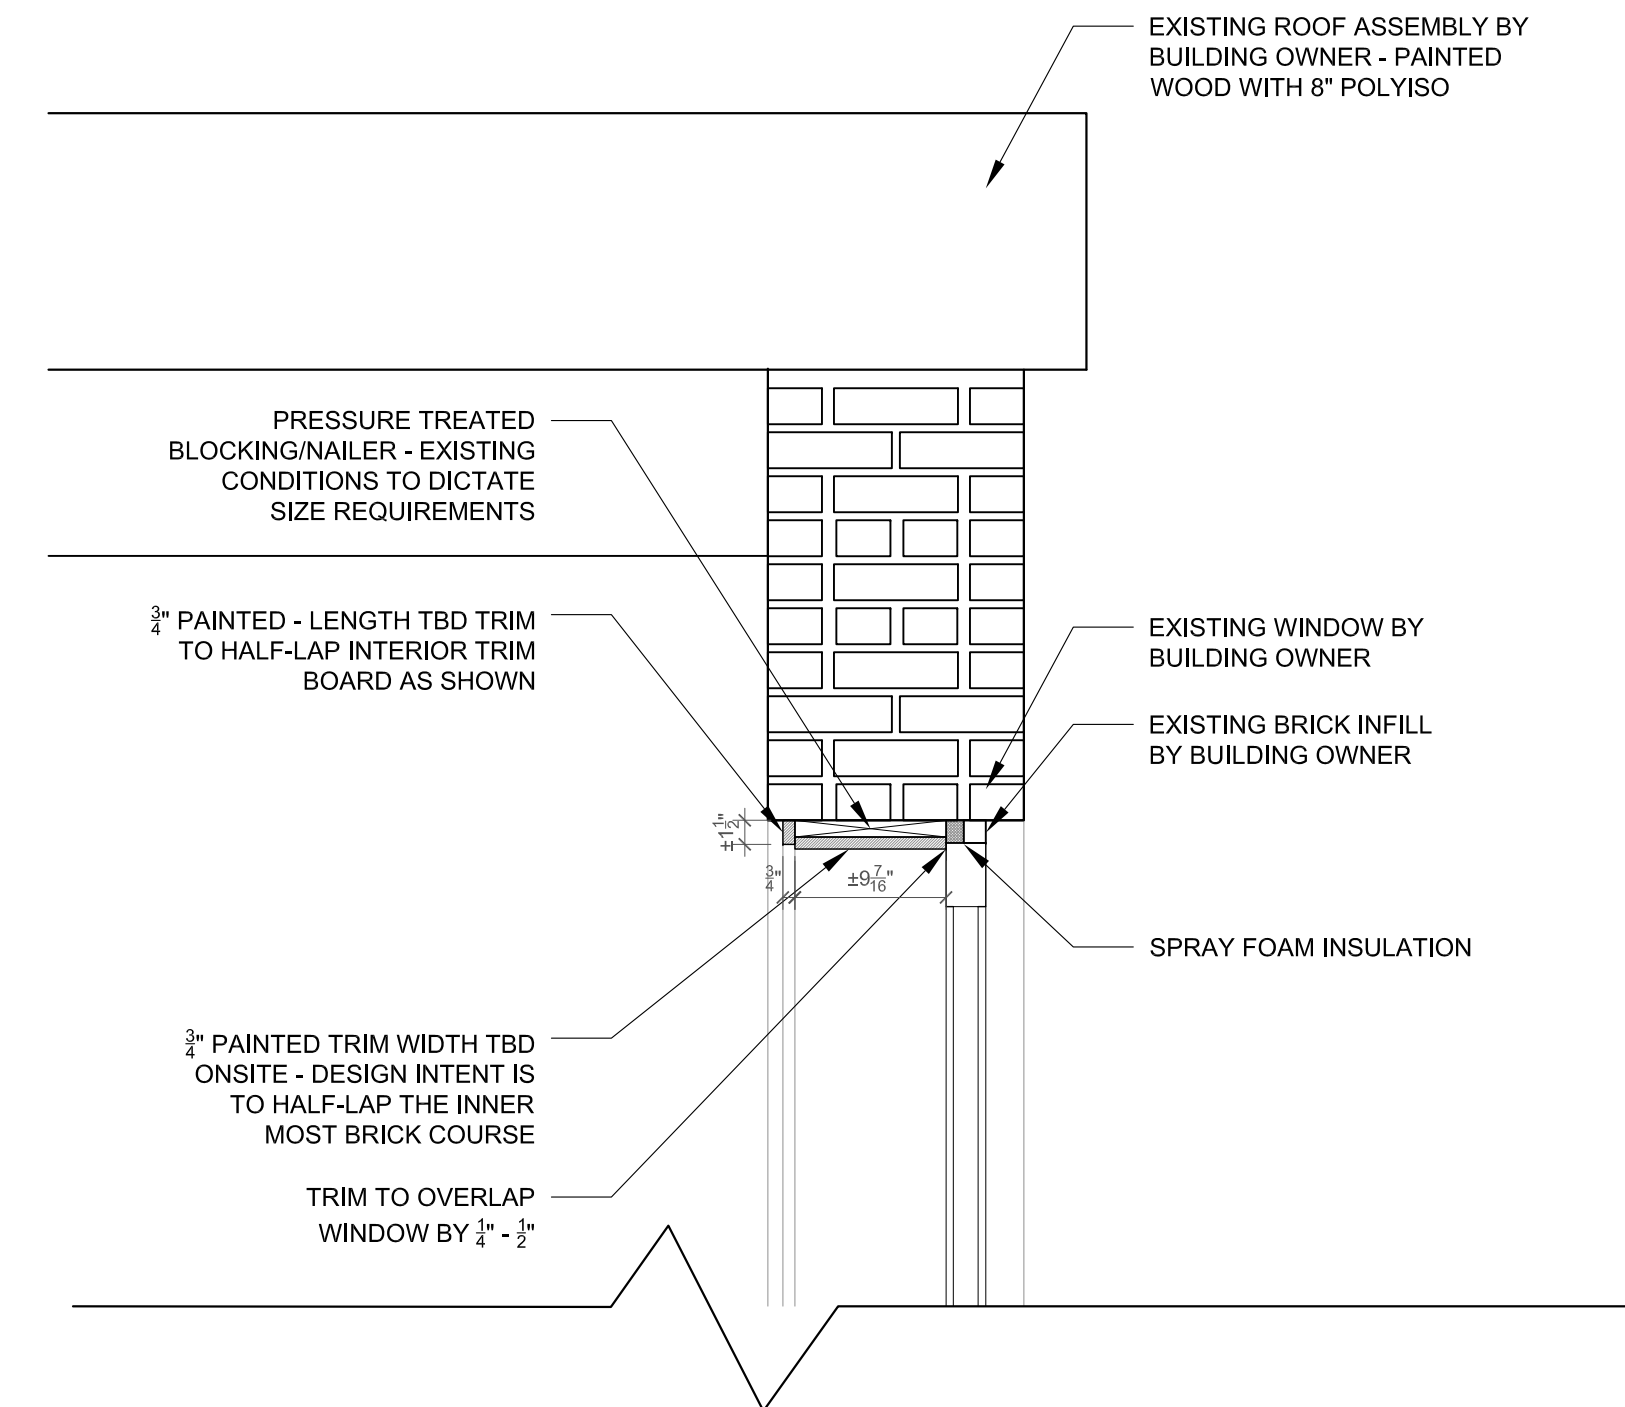

446 WEST STREET
ROCKFORD, ME 04856
TEL: 207 230 0034
FAX: 207 230 0274
PHIHOMEDESIGNS.COM
©PHI HOME DESIGNS LLC

CELLARDOOR AT THE POINT
THOMPSON'S POINT, PORTLAND, MAINE
OWNER: CELLARDOOR WINERY

1 SECTION A-A
A300 SCALE: 1/4" = 1' - 0"

2 SECTION B-B
A300 SCALE: 1/4" = 1' - 0"

3 WINDOW HEAD & SIDE CASING DETAIL
A300 SCALE: 1" = 1' - 0"

4 WINDOW SILL CASING DETAIL
A300 SCALE: 1" = 1' - 0"

ISSUED FOR PERMITTING - NOT FOR CONSTRUCTION

DATE:
FEBRUARY 1, 2016
DRAWN BY:
CG
CHECKED BY:
ECD