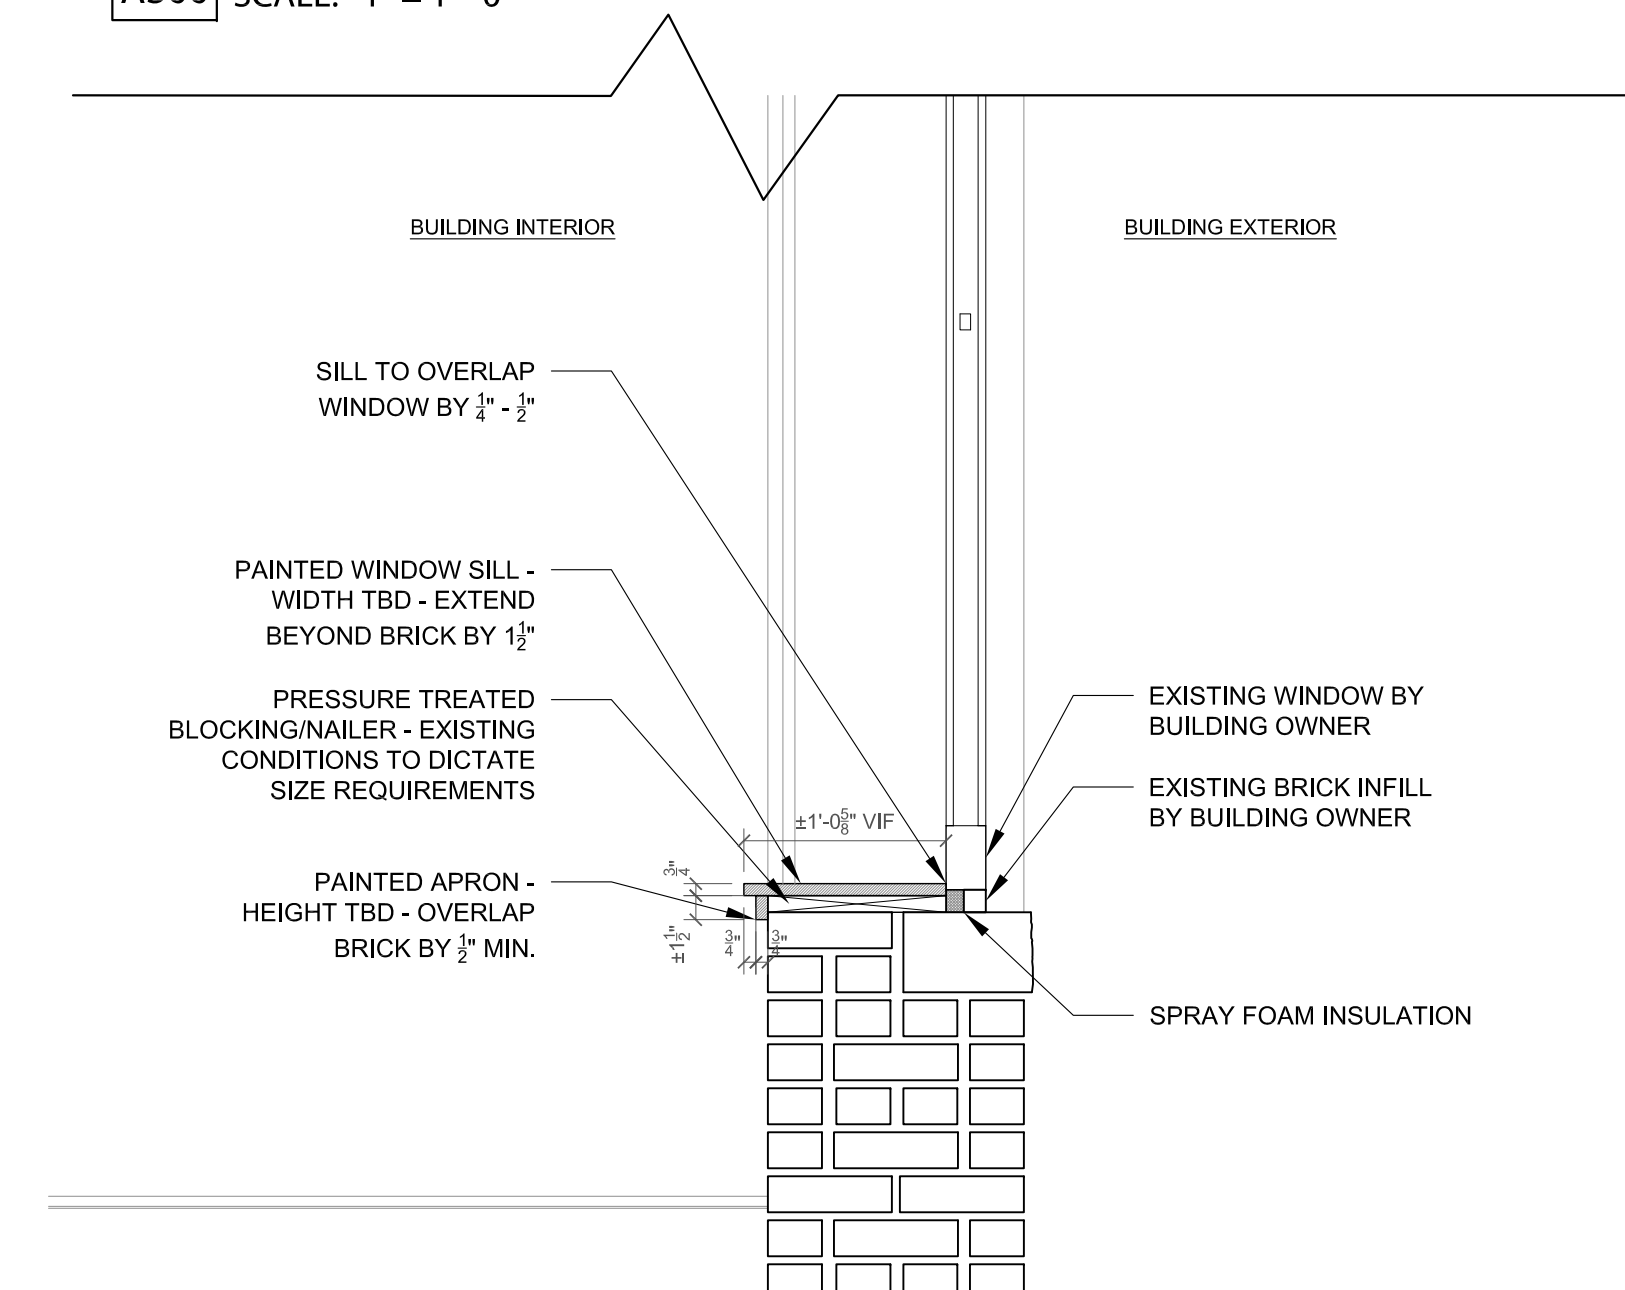

446 WEST STREET
ROCKFORD, ME 04856
TEL: 207 230 0034
FAX: 207 230 0274
PHIHOMEDESIGNS.COM
©PHI HOME DESIGNS LLC

CELLARDOOR AT THE POINT
THOMPSON'S POINT, PORTLAND, MAINE
OWNER: CELLARDOOR WINERY

1 SECTION A-A
A300 SCALE: 1/4" = 1' - 0"

2 SECTION B-B
A300 SCALE: 1/4" = 1' - 0"

3 WINDOW HEAD & SIDE CASING DETAIL
A300 SCALE: 1" = 1' - 0"

4 WINDOW SILL CASING DETAIL
A300 SCALE: 1" = 1' - 0"

ISSUED FOR PERMITTING - NOT FOR CONSTRUCTION

DATE:
FEBRUARY 1, 2016
DRAWN BY:
CG
CHECKED BY:
ECD