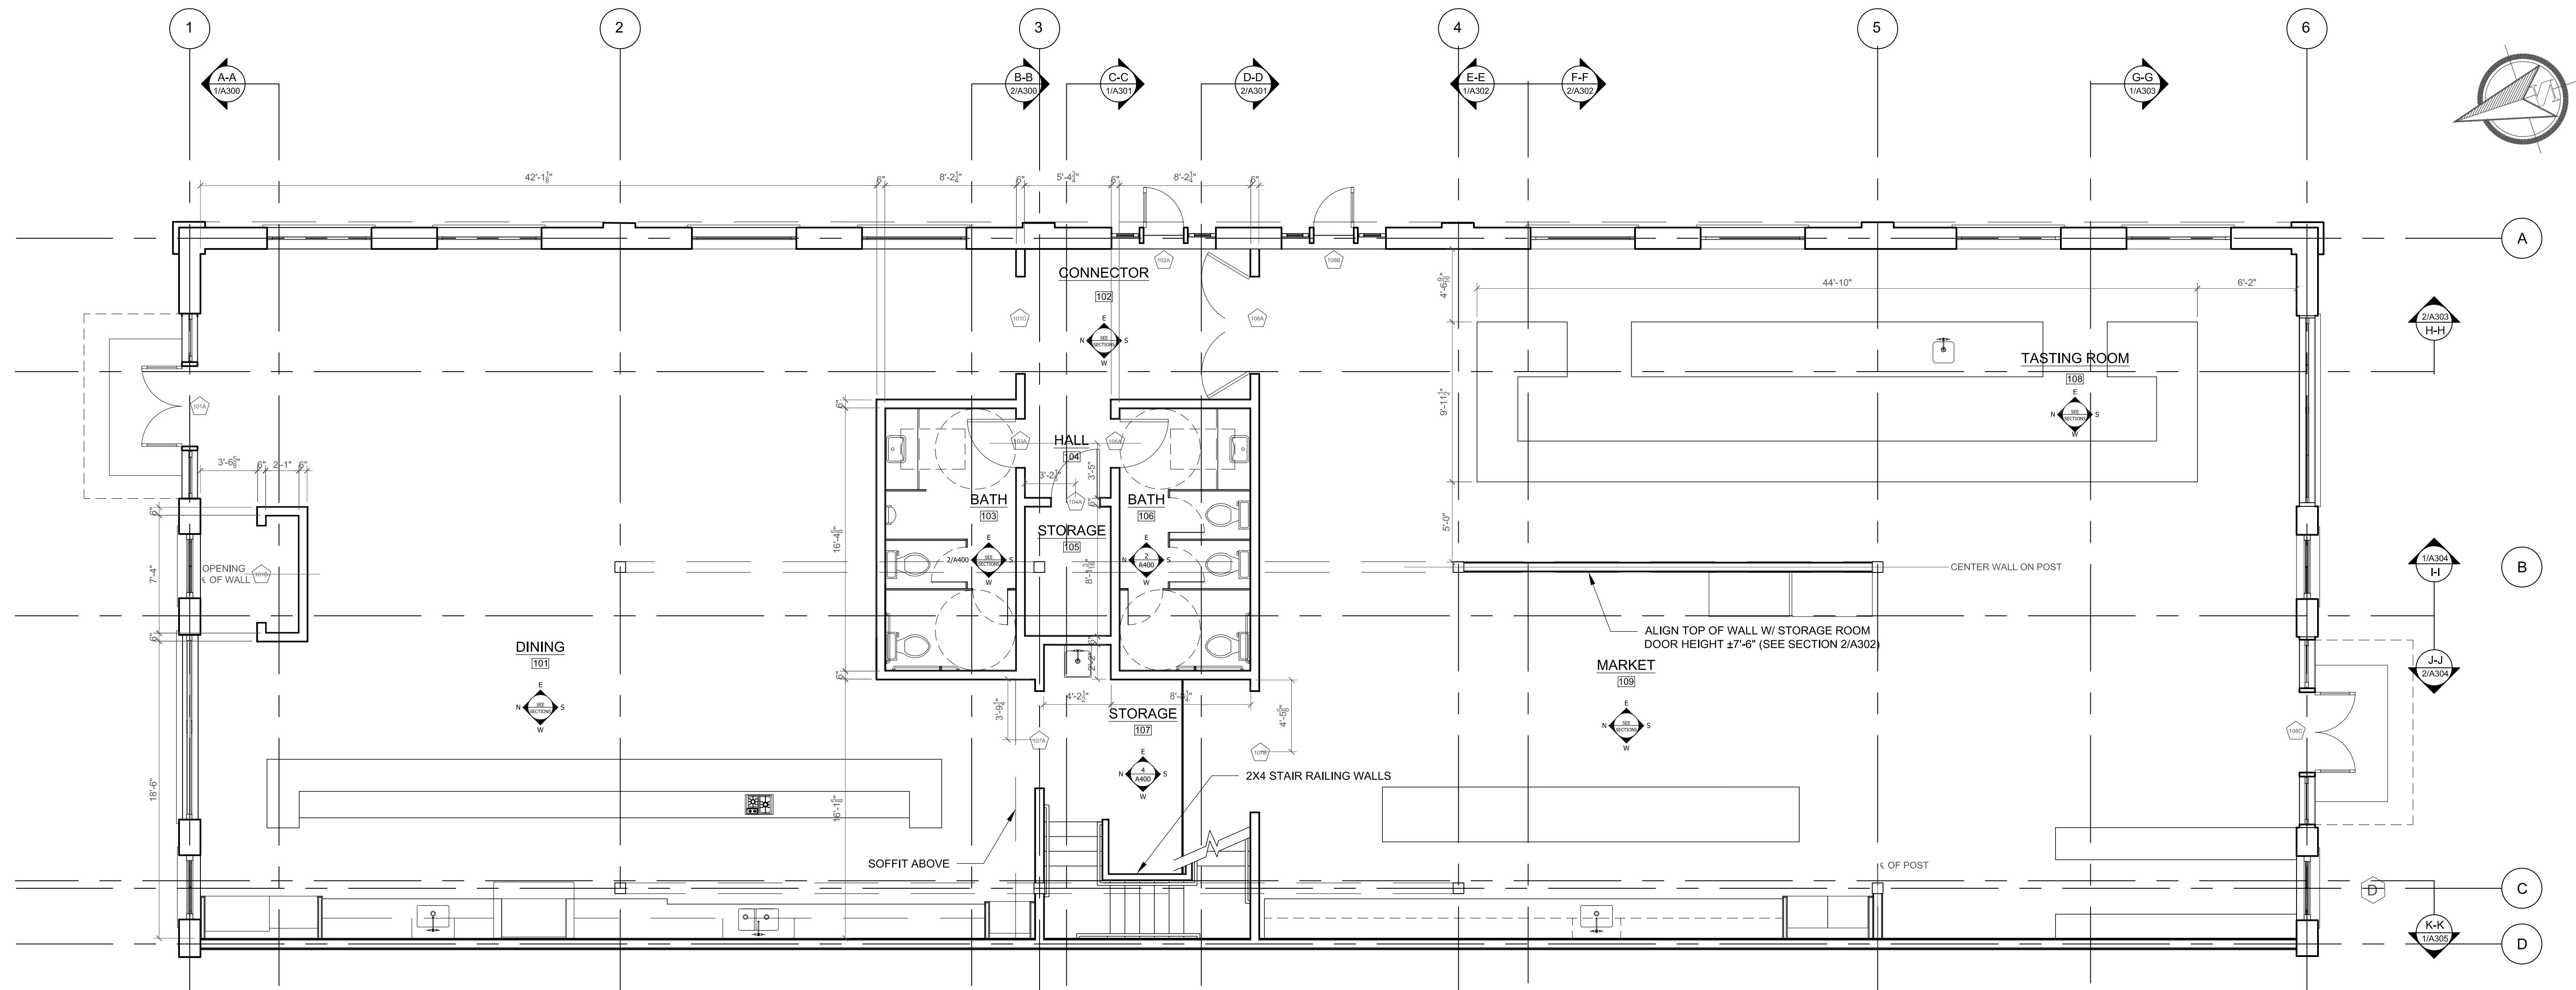

446 WEST STREET
ROCKFORD, ME 04856
TEL: 207 230 0034
FAX: 207 230 0274
PHIHOMEDESIGNS.COM
©PHI HOME DESIGNS LLC

CELLARDOOR AT THE POINT
THOMPSON'S POINT, PORTLAND, MAINE
OWNER: CELLARDOOR WINERY

ISSUED FOR PERMITTING - NOT FOR CONSTRUCTION

DATE:
FEBRUARY 1, 2016
DRAWN BY:
CG
CHECKED BY:
ECD

FLOOR PLANS

A100