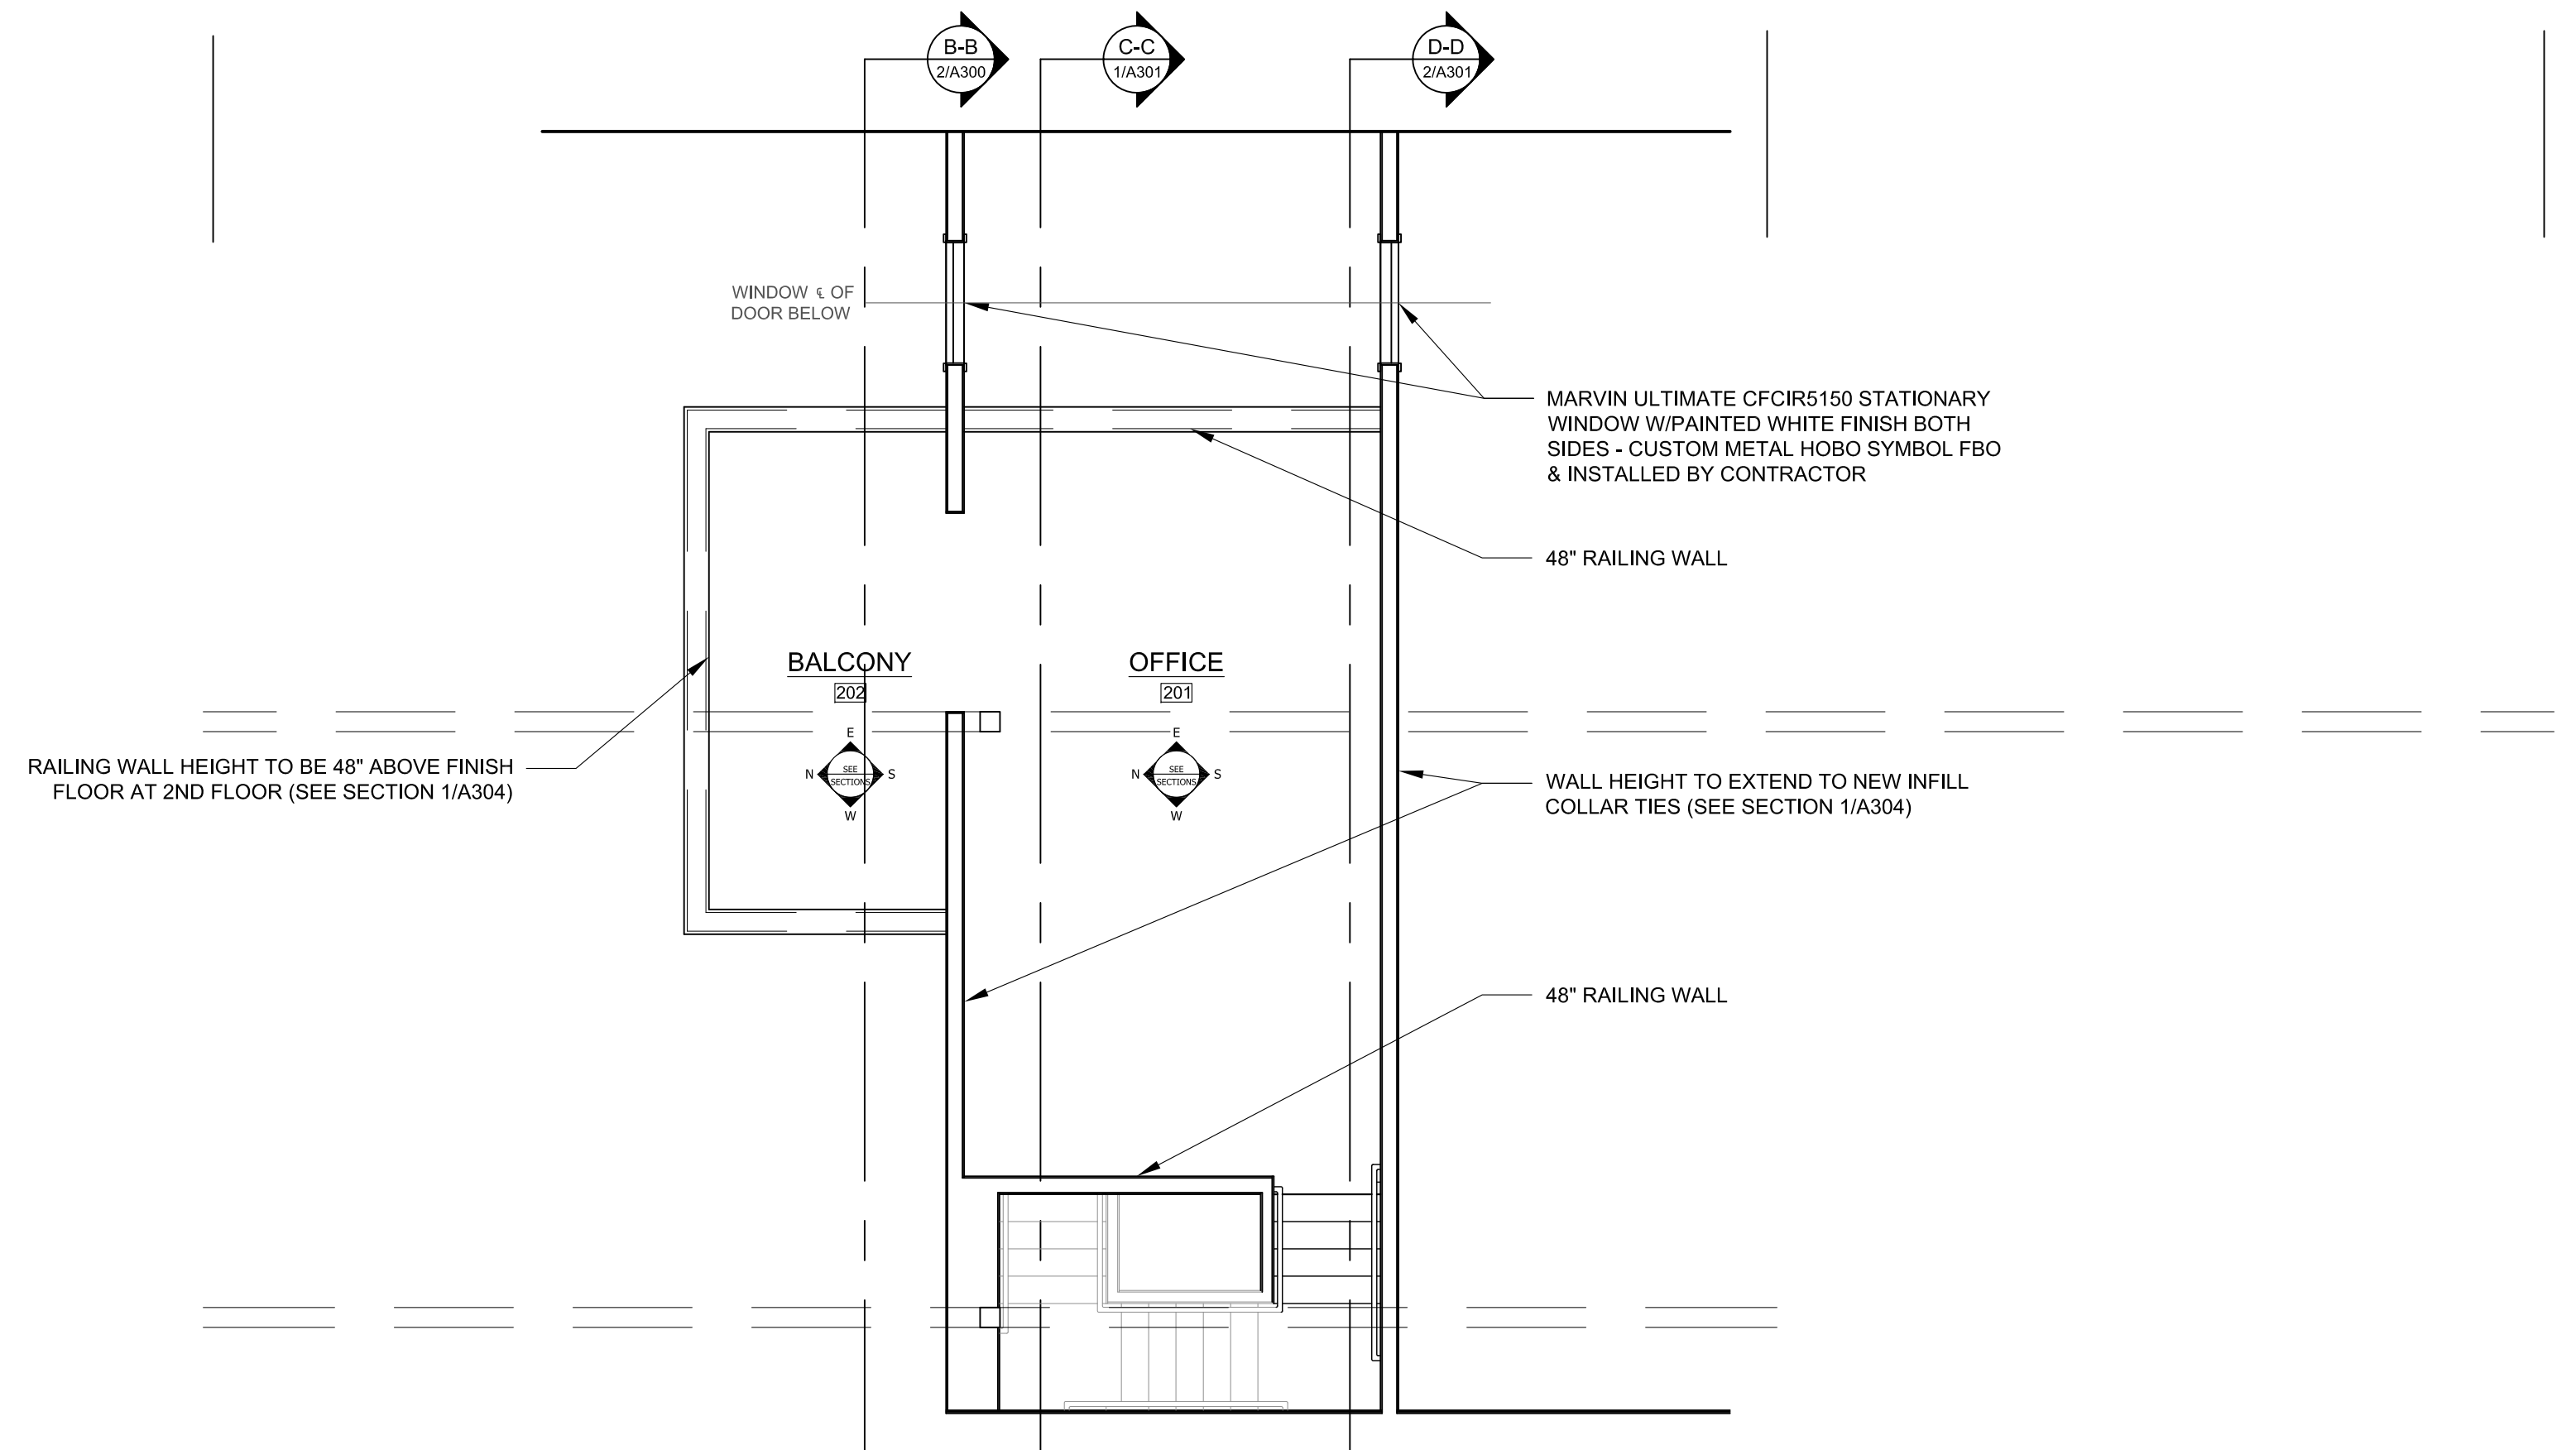

446 WEST STREET
ROCKFORD, ME 04856
TEL: 207 230 0034
FAX: 207 230 0274
PHIHOMEDESIGNS.COM
©PHI HOME DESIGNS LLC

CELLARDOOR AT THE POINT
THOMPSON'S POINT, PORTLAND, MAINE
OWNER: CELLARDOOR WINERY

ISSUED FOR PERMITTING - NOT FOR CONSTRUCTION

DATE:
FEBRUARY 1, 2016
DRAWN BY:
CG
CHECKED BY:
ECD

FLOOR PLANS

A100