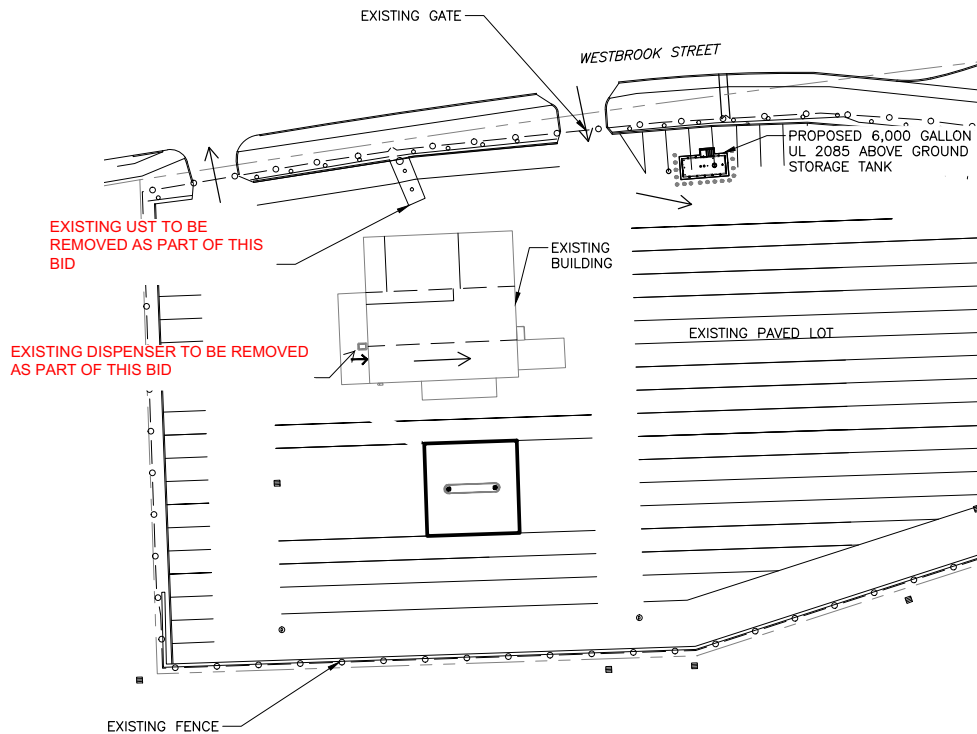

1 LOCUS MAP
 FS.G.3 SCALE: AS SHOWN

2 AERIAL VIEW
 FS.G.3 SCALE: AS SHOWN

4 SITE KEY PLAN
 FS.G.3 SCALE: 1"=40'

0 40' 80'