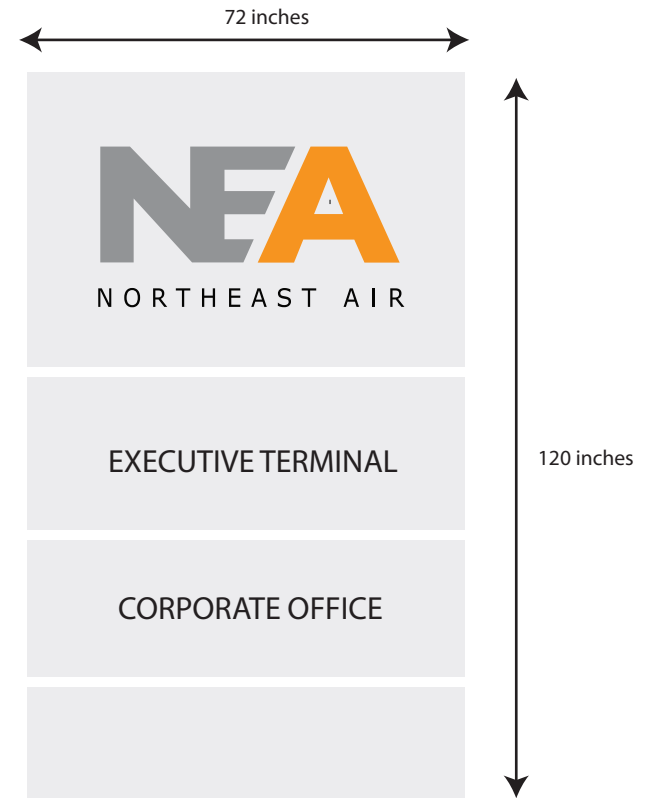

Curb Side Sign Design / Northeast Air

Notes.

- Brushed aluminum finish
- Northeast Air logo, Executive terminal and Corporate office all laser cut through and backlit with high quality super bright LED
- Black lettering can become white when illuminated at night
- The sign will sit on a cast concrete plinth on the corner of our parking lot with power provided
- If the plan view is not possible we would accept a rectangular plan view
- White inset bands separate the different elements on the sign

Front View

Front View