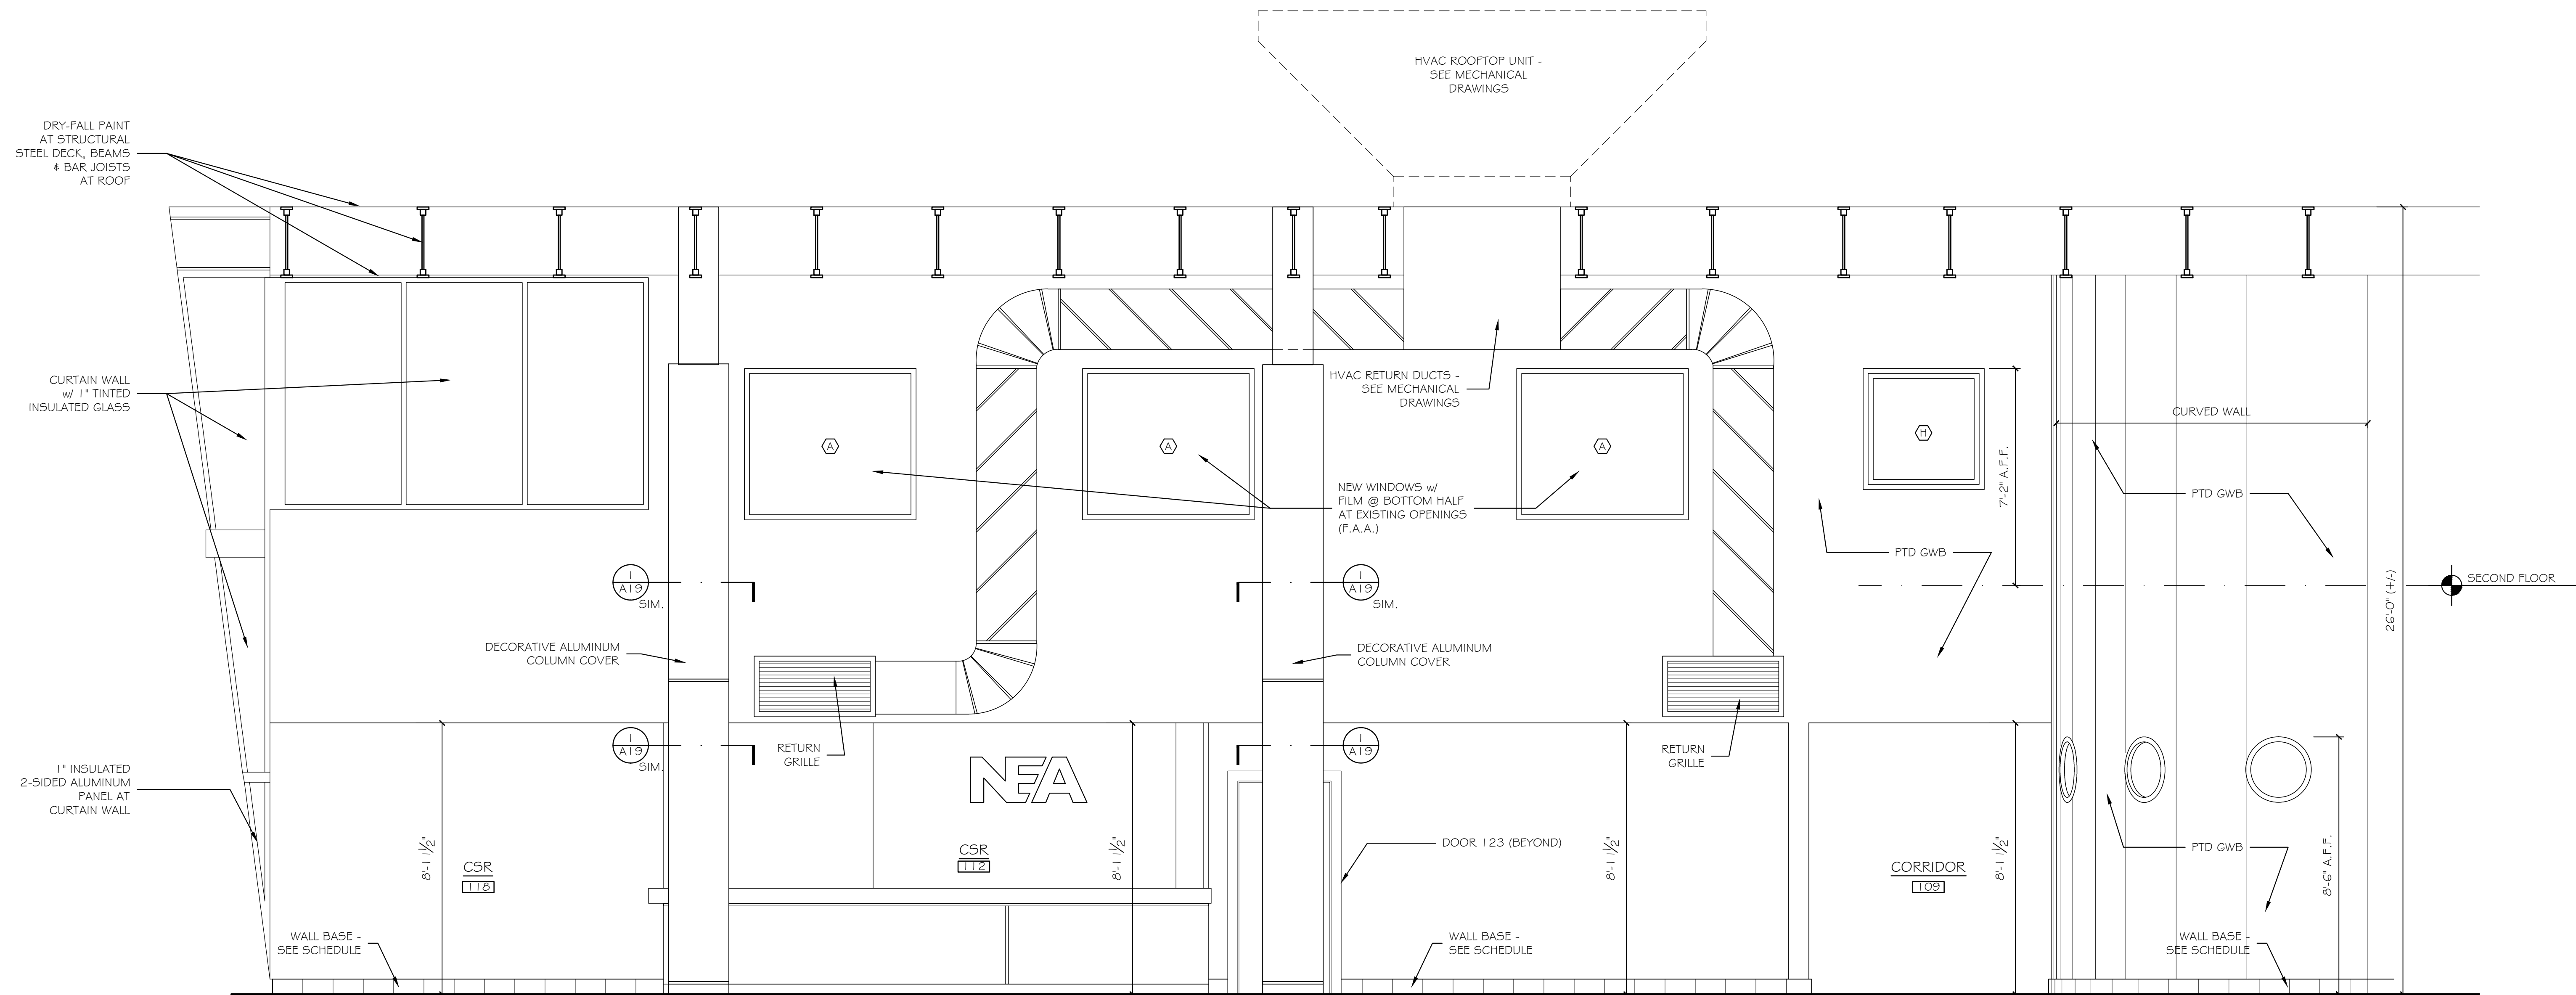

GRANT HAYS
ASSOCIATES

SEAL

Michael F. Hays

REVISION

DRAWING NAME

NEA
NORTHEAST AIR
PORTLAND INTERNATIONAL AIRPORT
1011 W. BROOK STREET
PORTLAND, MAINE 04102

SHEET

PHASE I
INTERIOR
ELEVATION

DATE
19 FEB '16
SCALE
3/8" = 1'-0"
DRAWN
MFH/mgk
JOB NO.
150655

SHEET
A18

COPYRIGHT
REPRODUCTION OR REVUE OF THIS
DOCUMENT WITHOUT WRITTEN
PERMISSION FROM GRANT HAYS
ASSOCIATES IS PROHIBITED.

INTERIOR ELEVATION AT 13 - LINE
SCALE: 3/8" = 1'-0"