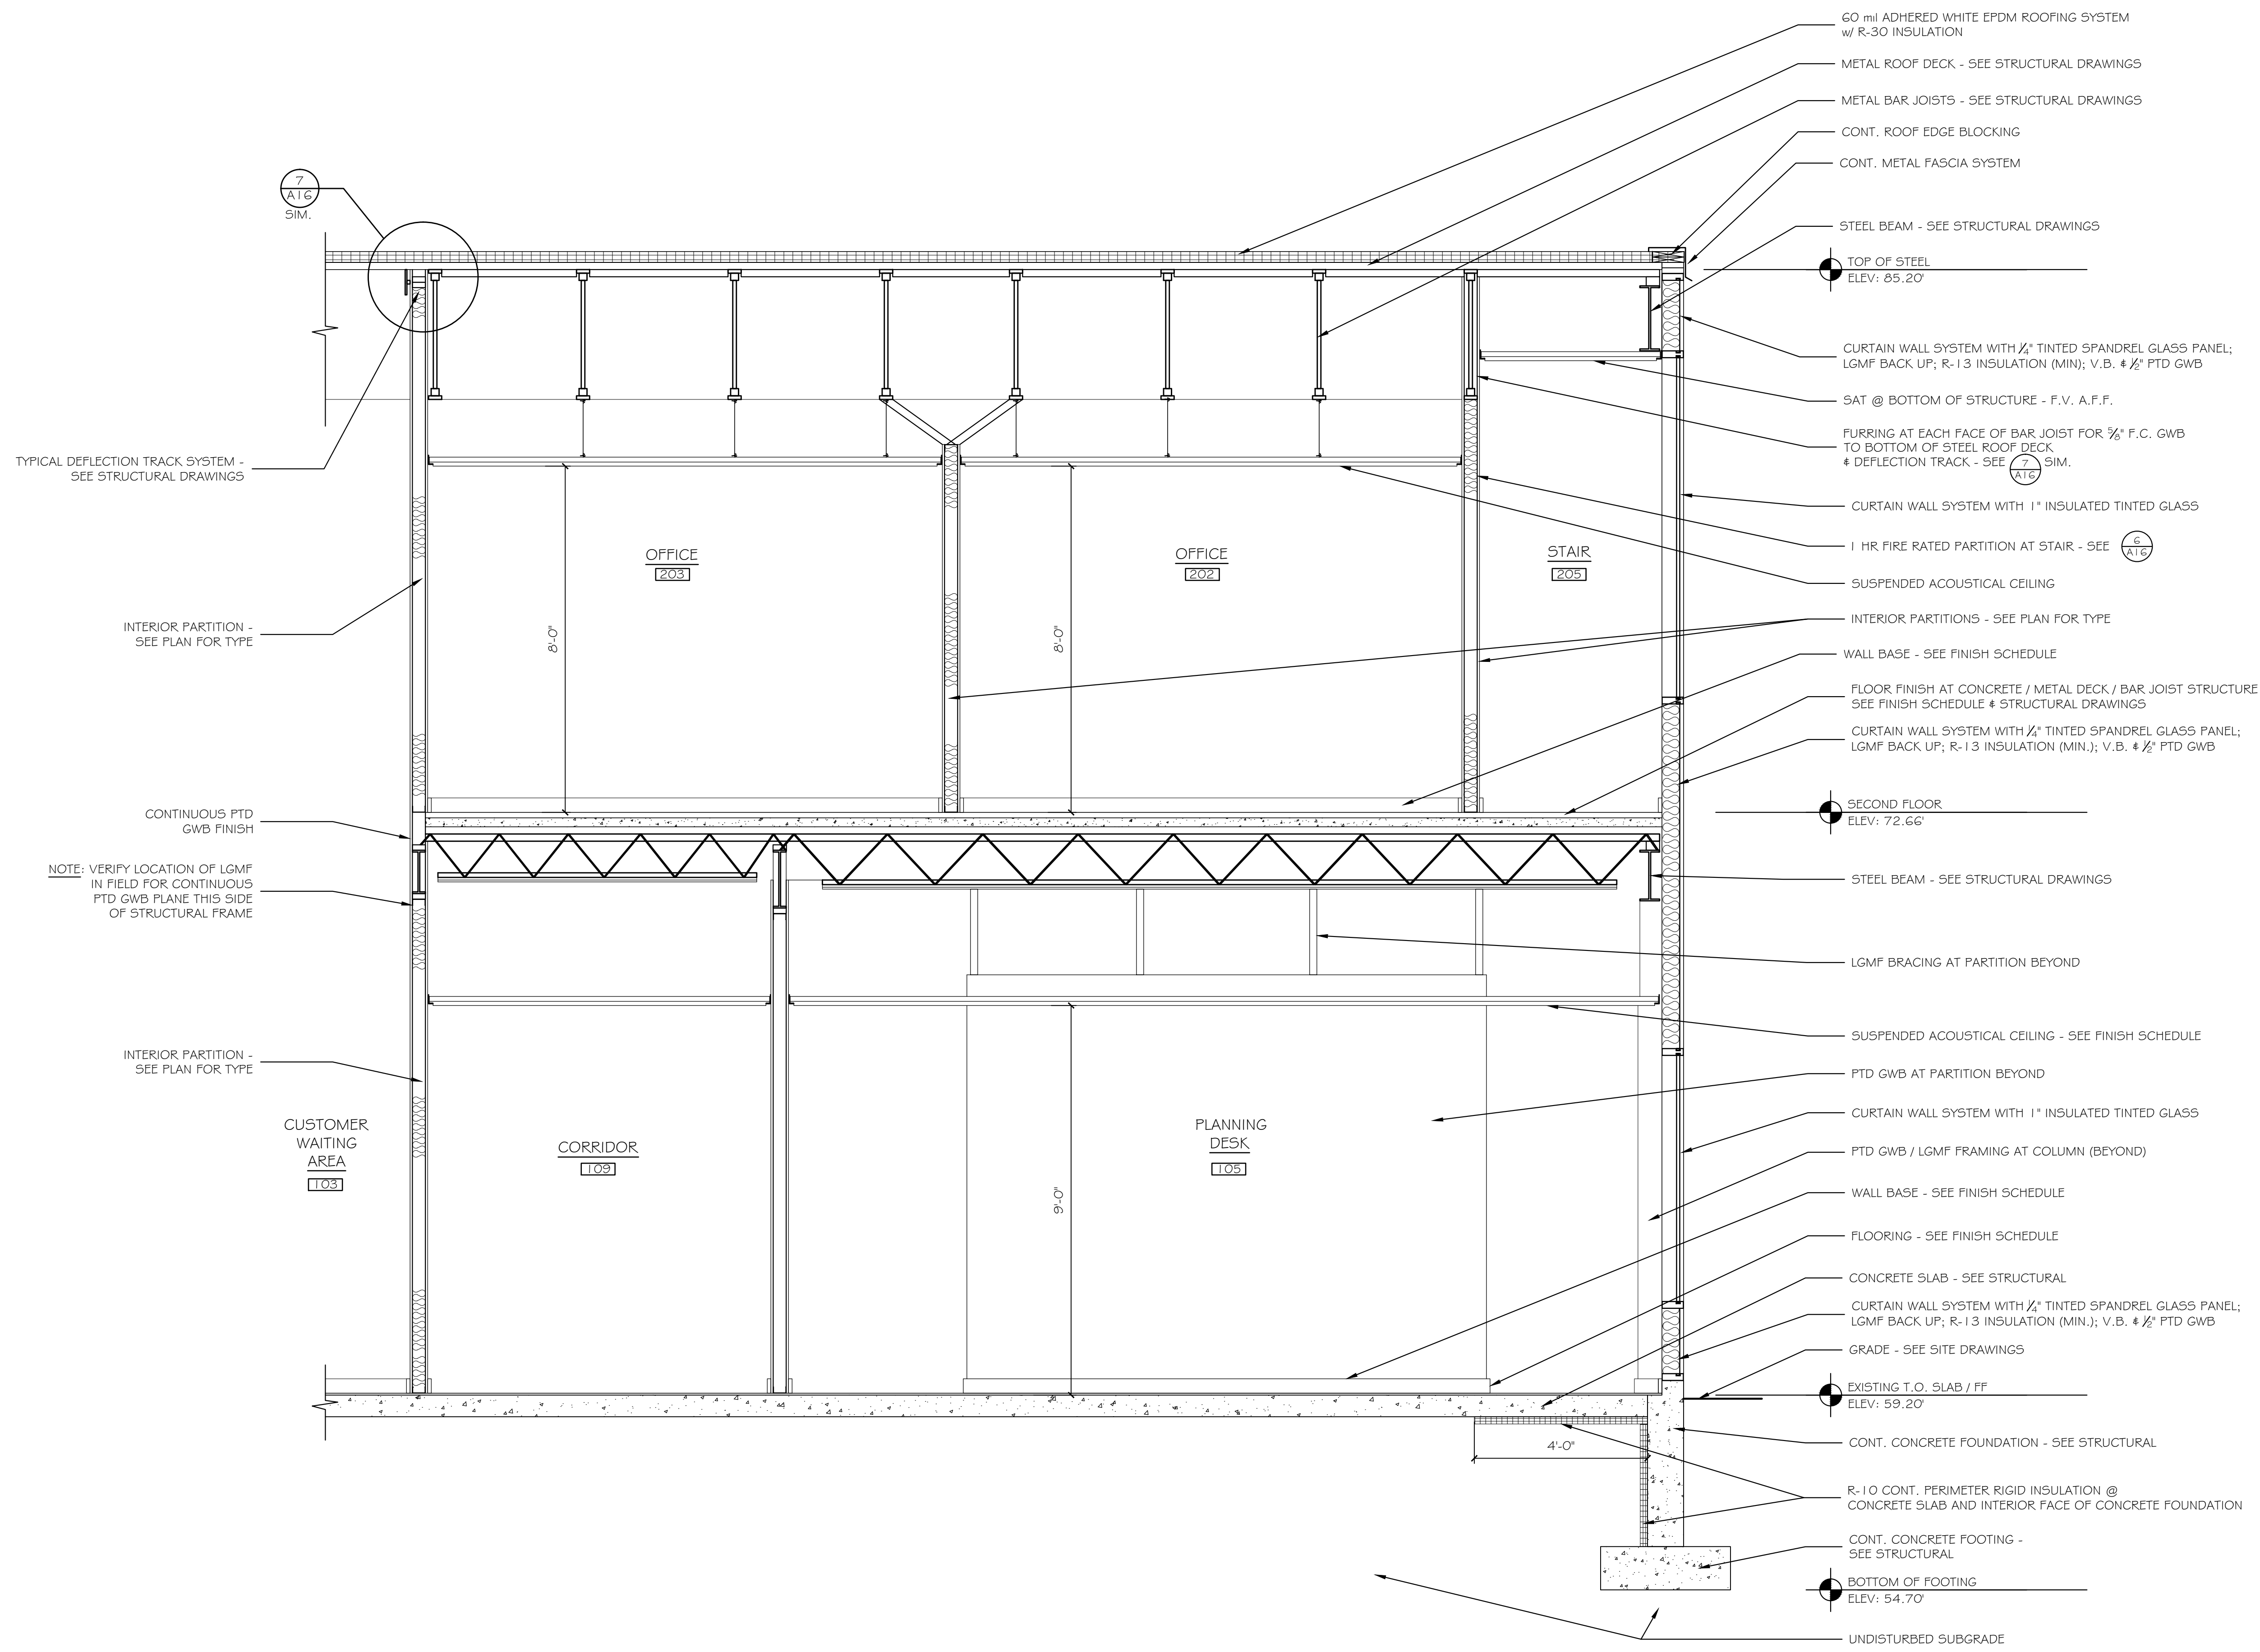

GRANT HAYS
ASSOCIATES

REV/NO/

DRAWING NAME

NEA
NORTHEAST AIR
PORTLAND INTERNATIONAL AIRPORT
1011 W. BROOK STREET
PORTLAND, MAINE 04102

SHEET

PHASE I
BUILDING
SECTION

DATE
19 FEB '16
SCALE
AS NOTED
DRAWN
MFH/mgk
JOB NO.
150655

SHEET
A11

(D) BUILDING SECTION AT PLANNING DESK 105 & OFFICES 202 / 203
SCALE: 1/2" = 1'-0"