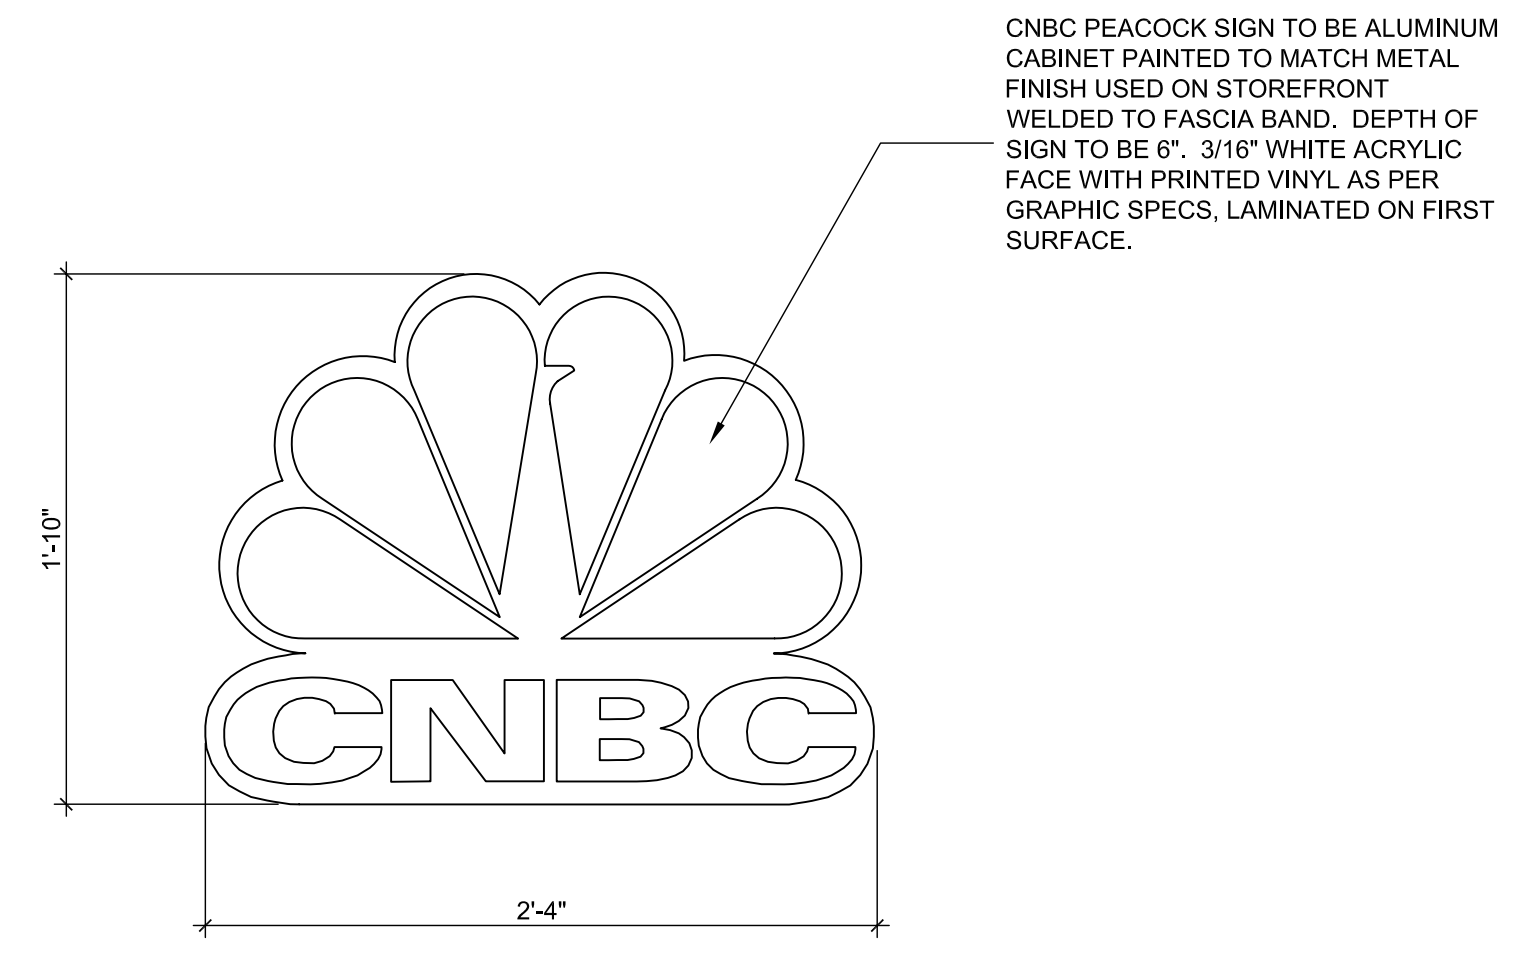

SIGNAGE ELEVATION 1 1/2" = 1'-0" 3

NOTE:
TYPICAL FOR ALL SIGNAGE.
TENANT TO PROVIDE AND INSTALL SIGNAGE.

SIGNAGE ELEVATION 1 1/2" = 1'-0" 1

711 N. FIELDER RD.
ARLINGTON, TX 76012
PH: (817) 635-5696
FAX: (817) 635-5699

DRAWING ISSUE	DATE
75% SUBMITTAL	01.28.10
95% AIRPORT REVIEW	02.12.10
SUBMIT FOR PERMIT	02.26.10

CNBC NEWS
Portland International Jetport
1001 Westbrook Street
Portland, Maine

THE PARADISE SHOPS

SEAL:
REVIEWED & APPROVED BY: _____
PROJECT MANAGER INITIALS: T.L.
DATE: _____

PROJECT NUMBER:
2777

DRAWING NAME:
Signage Elevations

DRAWING NUMBER:
I-203