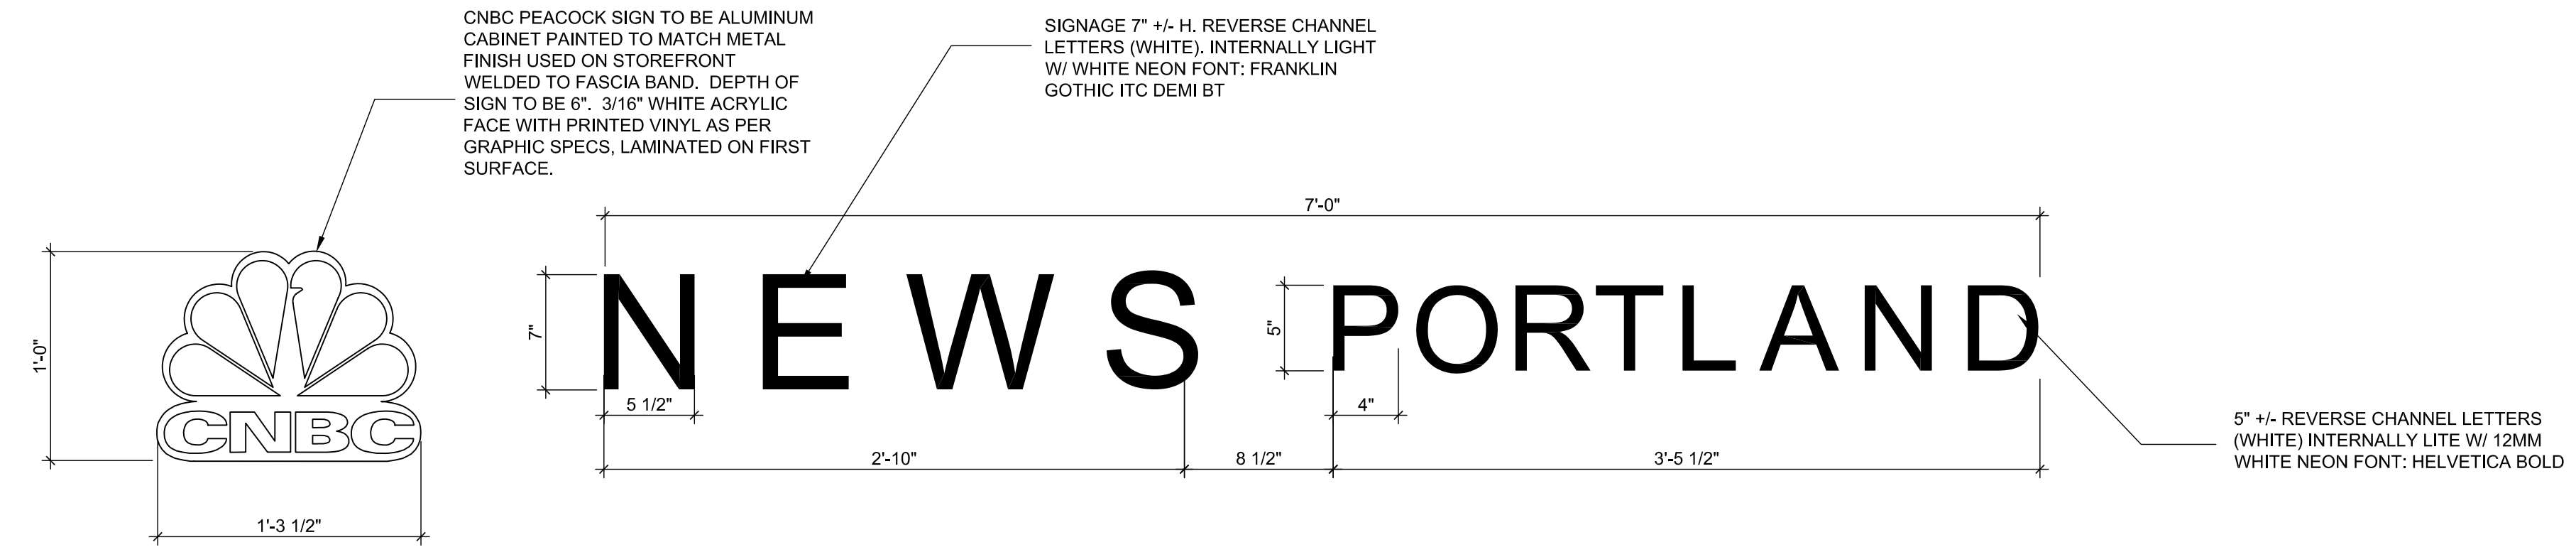

CNBC LOGO ELEVATION AT STORE FRONT 1 1/2" = 1'-0" 2

NOTE:
TYPICAL FOR ALL SIGNAGE.
TENANT TO PROVIDE AND INSTALL SIGNAGE.

SIGNAGE ELEVATION 1 1/2" = 1'-0" 1

711 N. FIELDER RD.
ARLINGTON, TX 76012
PH: (817) 635-5696
FAX: (817) 635-5699

DRAWING ISSUE	DATE
75% SUBMITTAL	01.28.10
95% AIRPORT REVIEW	02.12.10
SUBMIT FOR PERMIT	02.26.10

CNBC NEWS
Portland International Jetport
1001 Westbrook Street
Portland, Maine

THE PARADISE SHOPS

SEAL:
REVIEWED & APPROVED BY: _____
PROJECT MANAGER INITIALS: T.L.
DATE: _____

PROJECT NUMBER:
2777

DRAWING NAME:
Signage Elevations

DRAWING NUMBER:
I-203