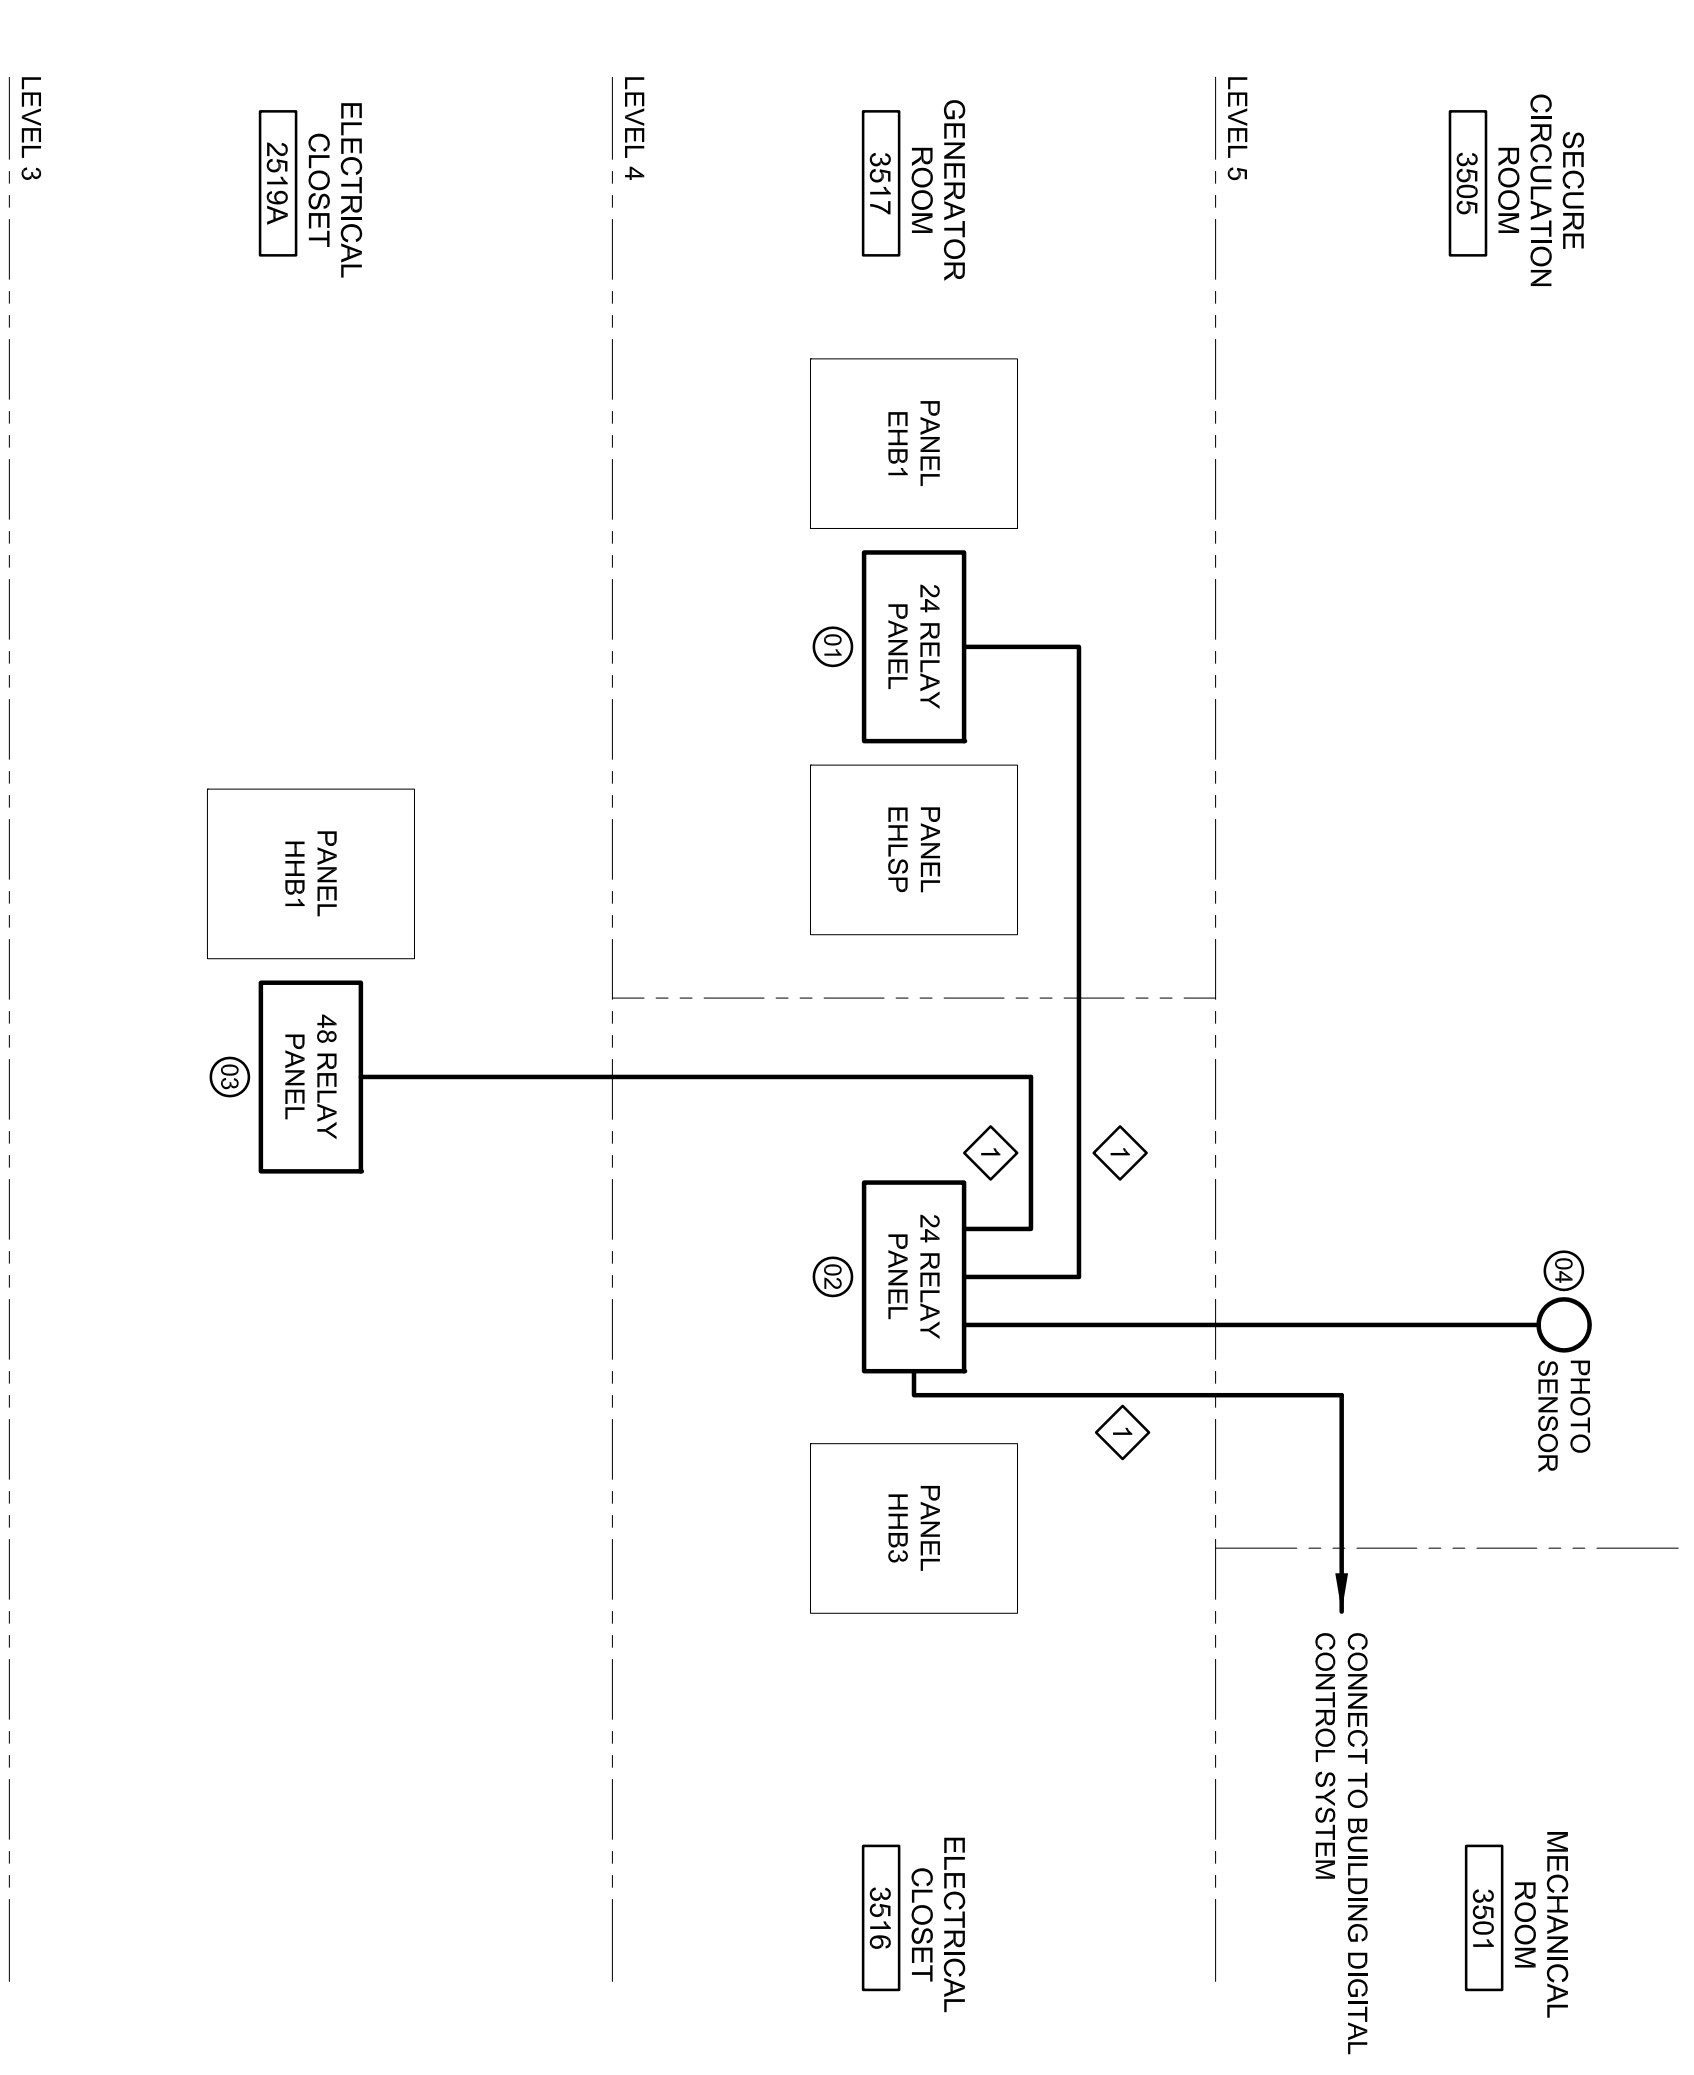

SHEET NOTES

Portland International
Jetport

1001 Westbrook Street
Portland, Maine 04102

Gensler
2001 K Street, NW
Suite 200
Washington, DC 20006
Telephone 202.221.5200
Facsimile 202.272.5297

oast ASSOCIATES, INC.
3400 Greenleaf Drive, Suite 100, Portland, ME 04103
Engineers • Architects • Surveyors • Construction Managers

CABLE SCHEDULE

BELENE#417

GENERAL NOTES

- A SEE SHEET E00.00 FOR LEGEND AND GENERAL NOTES.

NOTE:
CONNECT ALL LIGHTING CIRCUITS IN PANELBOARDS SHOWN VIA RELAYS IN RESPECTIVE ELECTRICAL ROOM RELAY PANELS.

SCALE: NOT TO SCALE

E12.02

AS V020

©2006 Gensler