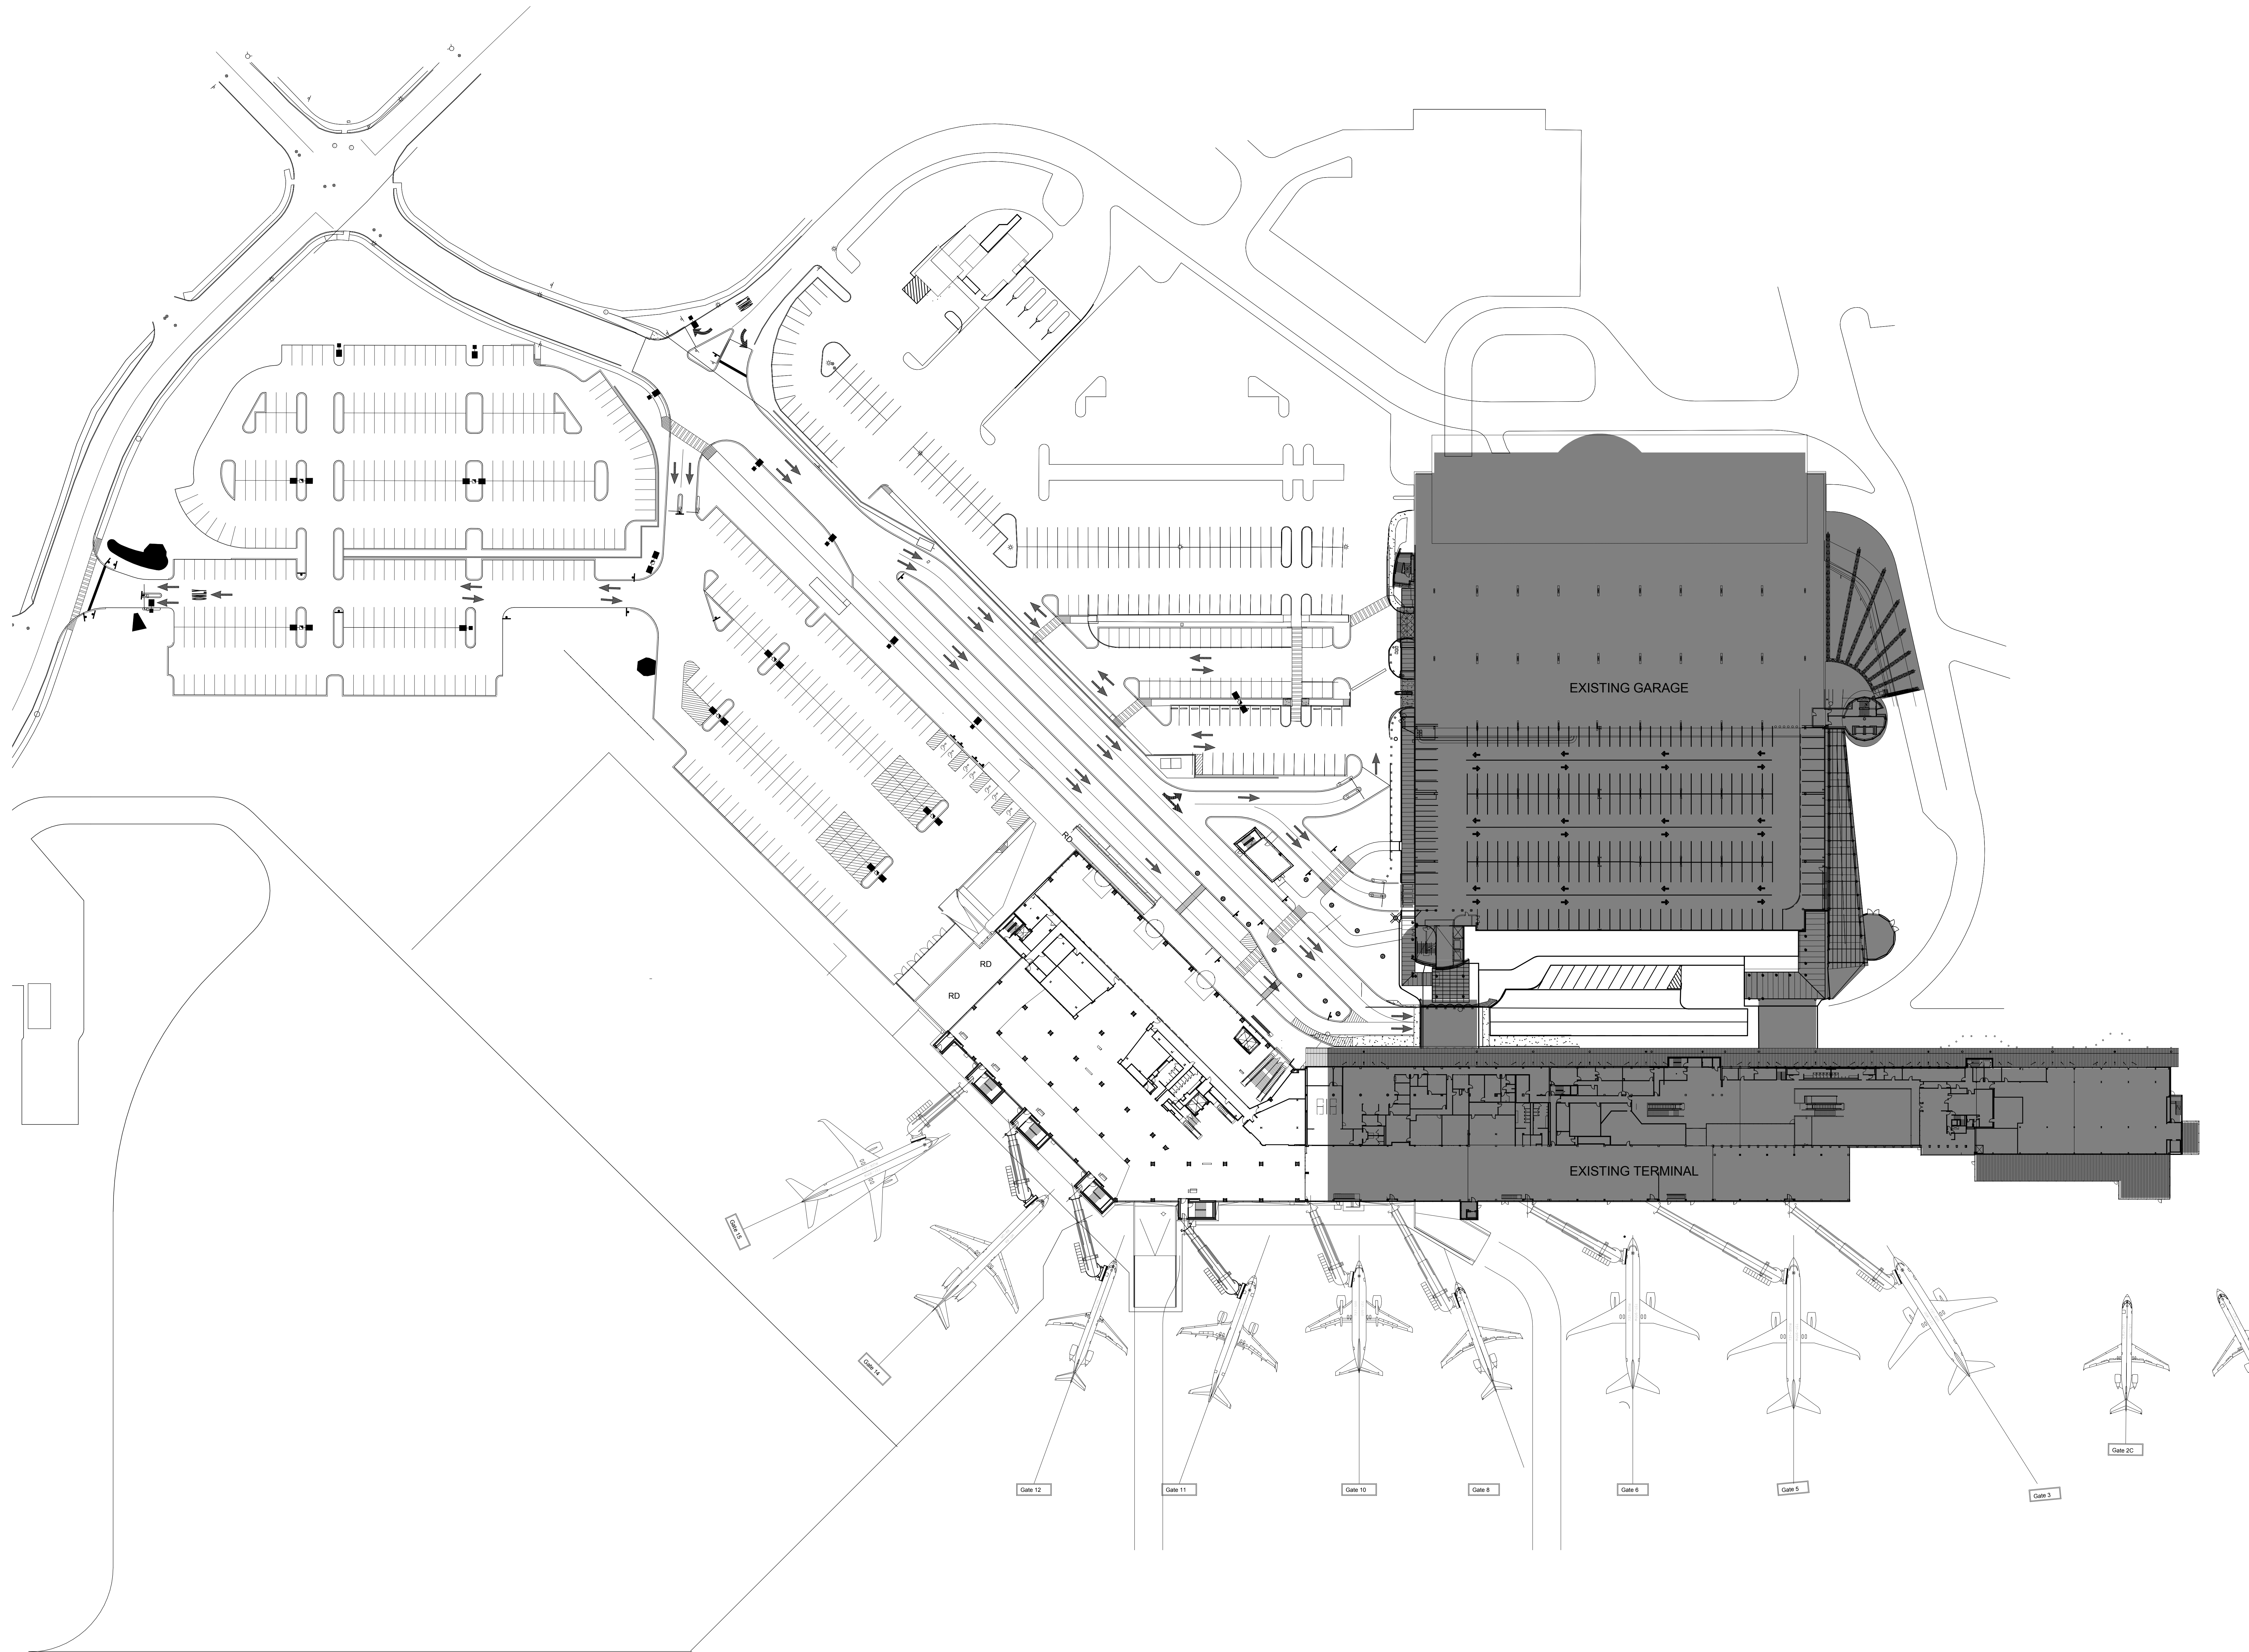

**Portland International
Jetport**

1001 Westbrook Street
Portland, Maine 04102

Gensler

Issue	Date & Issue Description	By	Check
01	07/11/08		
02	09/22/08		
03	12/03/08		
04	01/23/09		
05	10/26/09		

Seal/Signature

Project Name
PWM Terminal Enhancement

Project Number
09-6395-000

Description
AIRCRAFT PARKING PLAN

Scale
1" = 50'-0"

A00.51

© 2009 Gensler