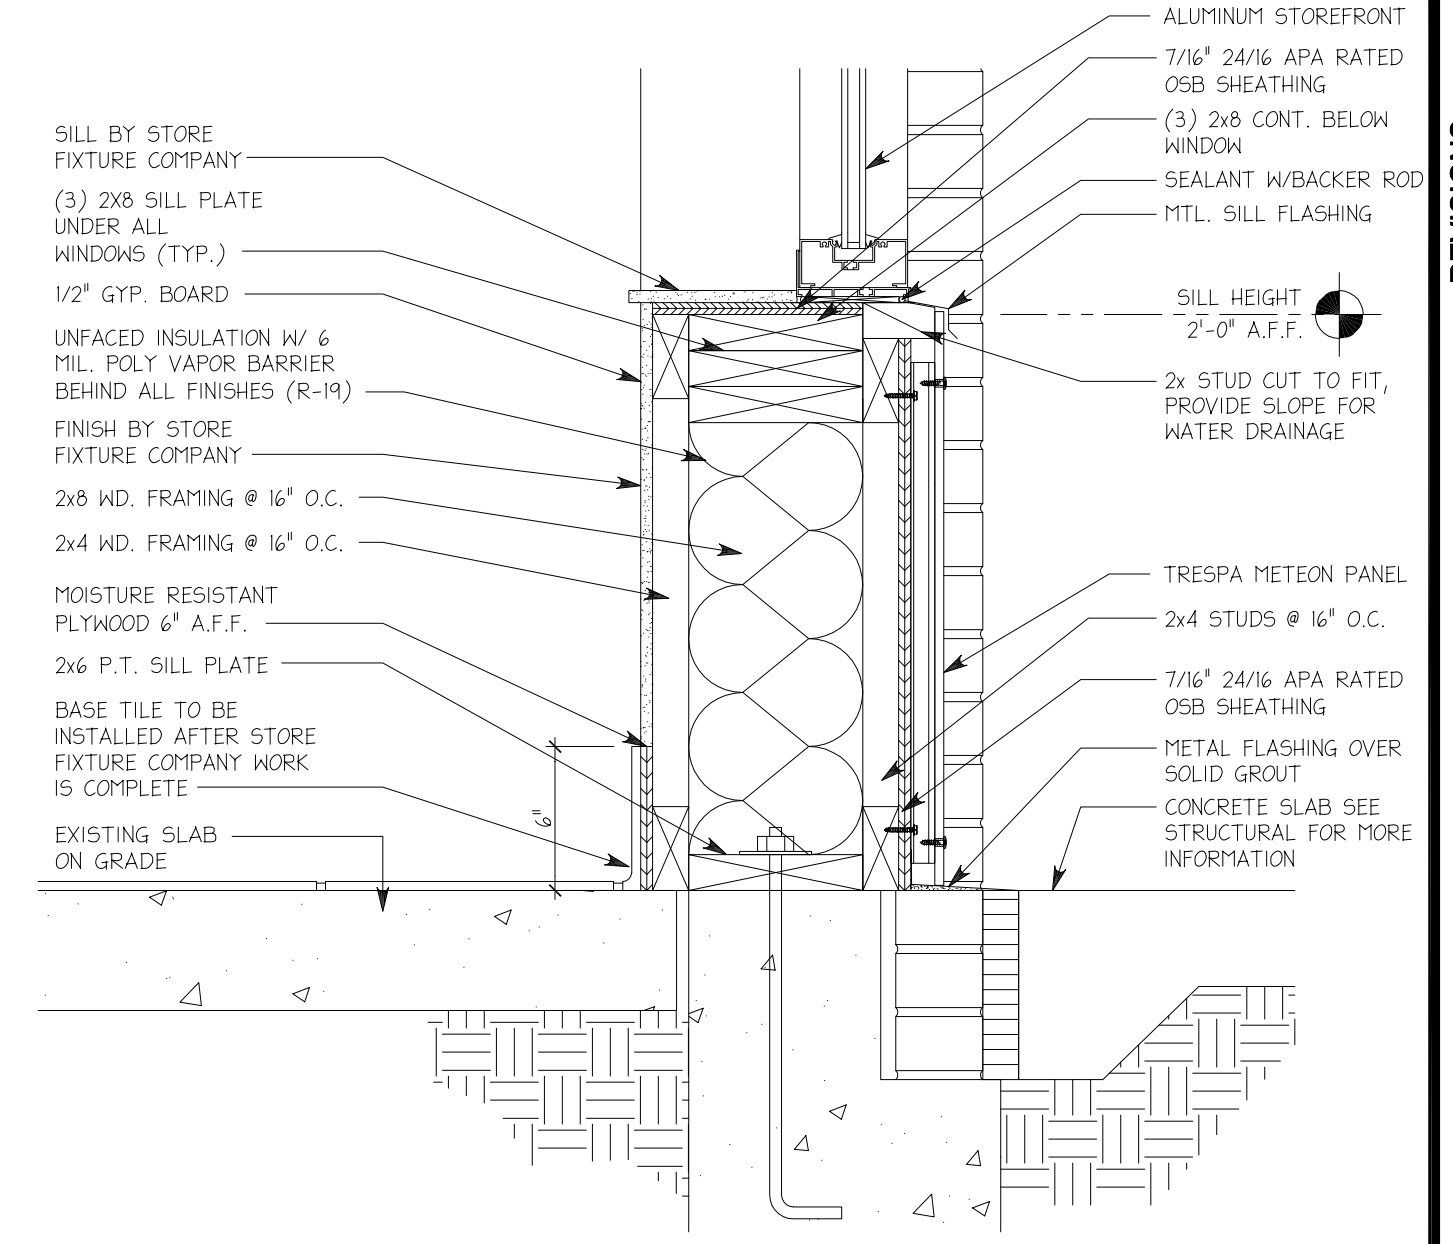

DETAIL 6
 SCALE 1 1/2" = 1'-0"
 A7

DETAIL 3
 SCALE 1 1/2" = 1'-0"
 A7

DETAIL 5
 SCALE 1 1/2" = 1'-0"
 A7

DETAIL 2
 SCALE 1 1/2" = 1'-0"
 A7

DETAIL 4
 SCALE 1 1/2" = 1'-0"
 A7

DETAIL 1
 SCALE 1 1/2" = 1'-0"
 A7

Tim Hortons
 1408 CONGRESS STREET
 PORTLAND, ME 04102

WALL SECTIONS DETAILS

SAI # 08138
 DRAWING NUMBER: A7

REVISIONS:
 DATE ISSUED: 07-02-2008
 *INDICATES NO REVISION TO THIS SHEET

Wd partners
 7007 Discovery Blvd
 Dublin, OH 43017
 614.834.7777
 wdpartners.com