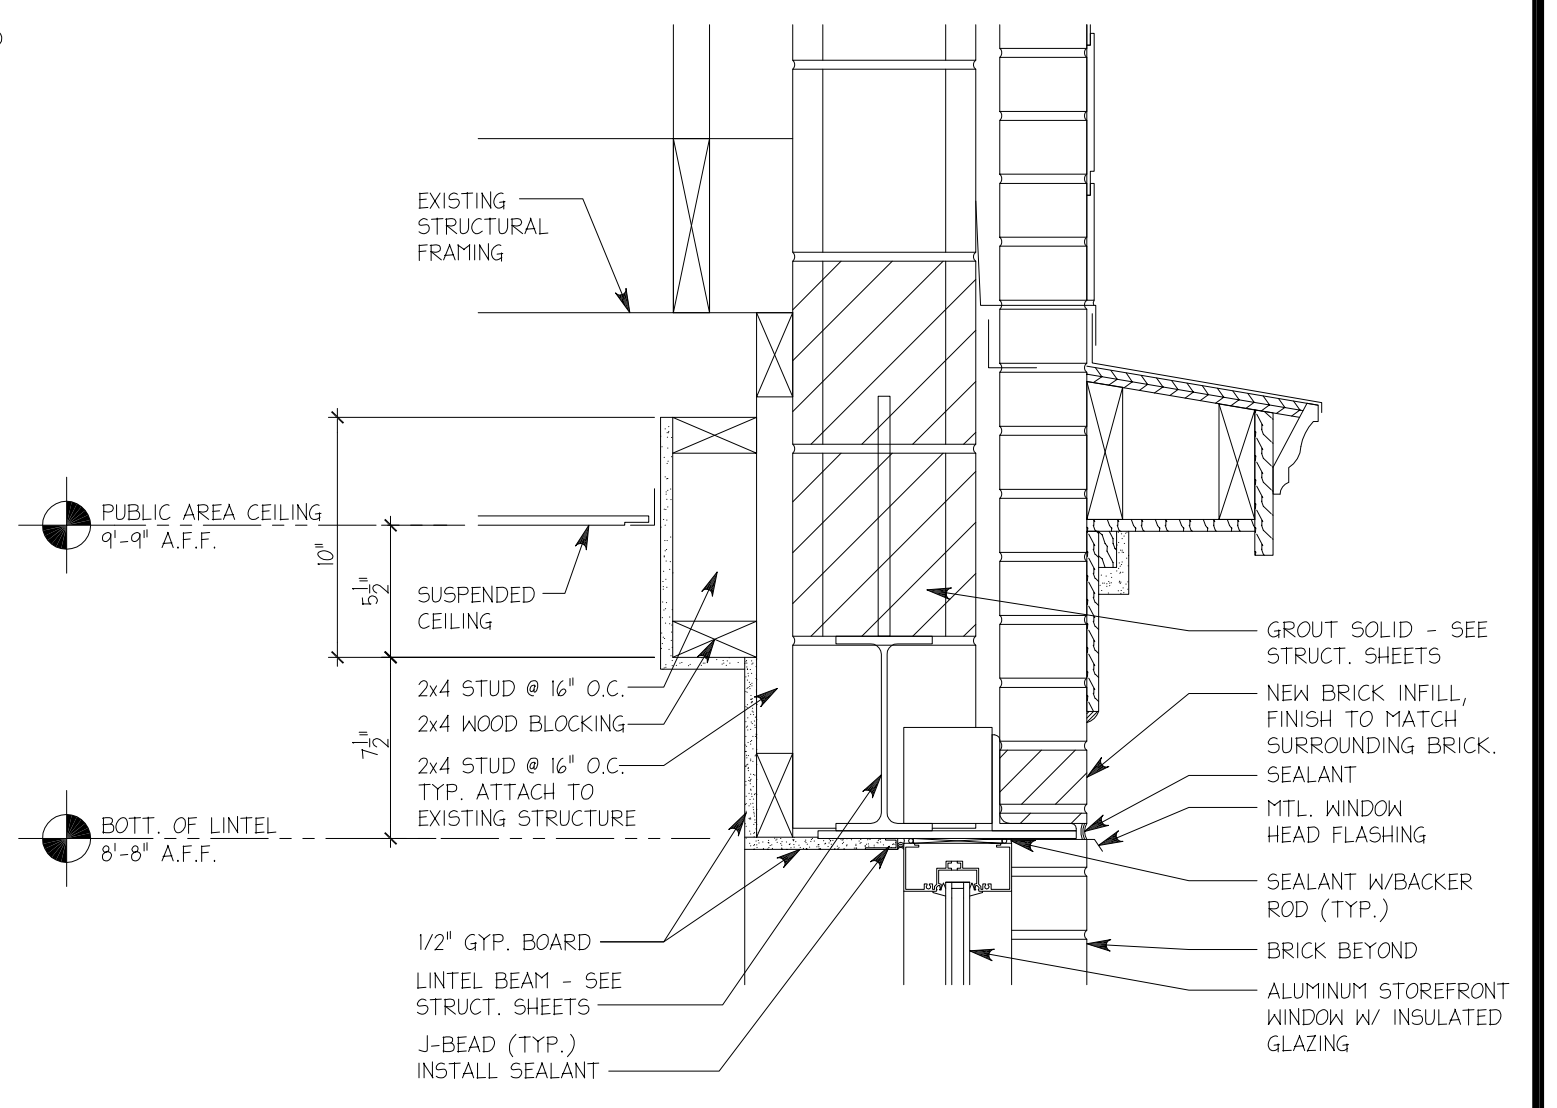

DETAIL 6
 SCALE 1 1/2" = 1'-0"
 A7

DETAIL 3
 SCALE 1 1/2" = 1'-0"
 A7

DETAIL 5
 SCALE 1 1/2" = 1'-0"
 A7

DETAIL 2
 SCALE 1 1/2" = 1'-0"
 A7

DETAIL 4
 SCALE 1 1/2" = 1'-0"
 A7

DETAIL 1
 SCALE 1 1/2" = 1'-0"
 A7

Tim Hortons
 1408 CONGRESS STREET
 PORTLAND, ME 04102

WALL SECTIONS DETAILS

SAI # 08138
 DRAWING NUMBER: A7

REVISIONS:
 DATE ISSUED: 07-02-2008
 *INDICATES NO REVISION TO THIS SHEET

Wd partners
 7007 Discovery Blvd
 Dublin, OH 43017
 614.834.7777
 wdpartners.com