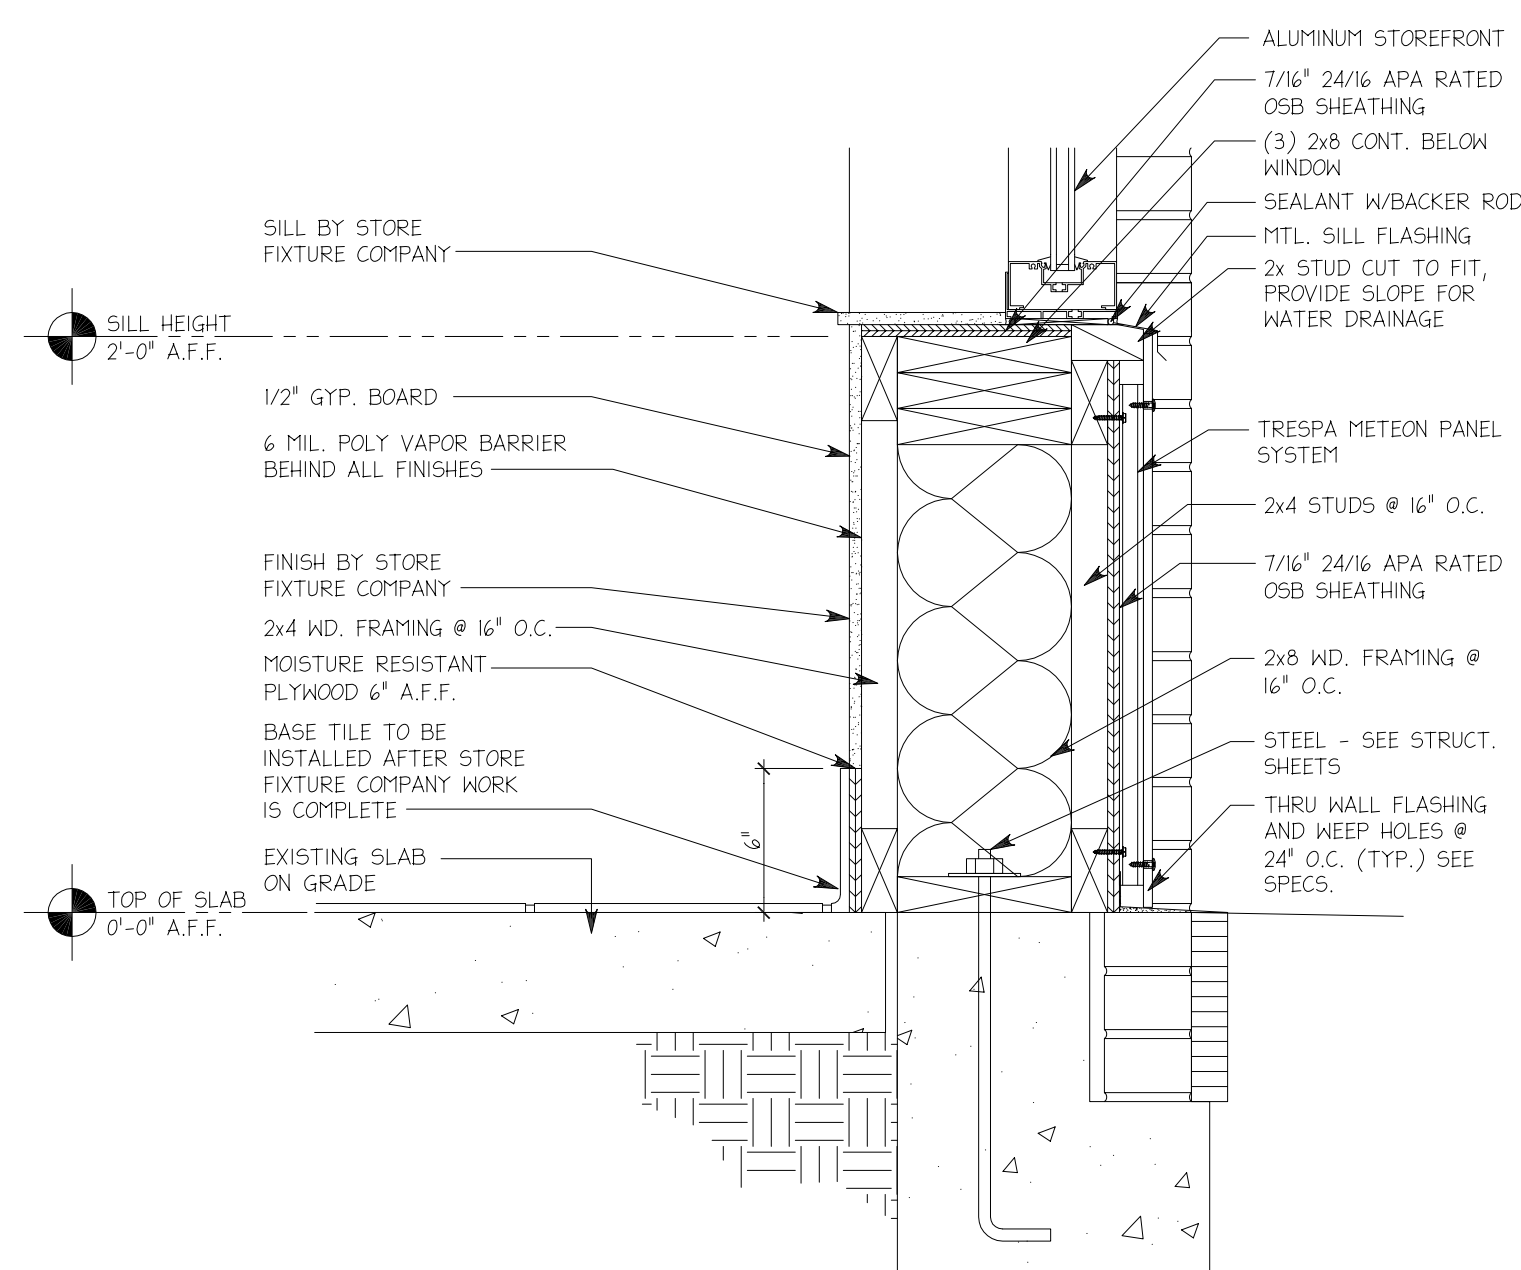

DETAIL 6
 SCALE 1 1/2" = 1'-0"
 A7

DETAIL 3
 SCALE 1 1/2" = 1'-0"
 A7

DETAIL 5
 SCALE 1 1/2" = 1'-0"
 A7

DETAIL 2
 SCALE 1 1/2" = 1'-0"
 A7

DETAIL 4
 SCALE 1 1/2" = 1'-0"
 A7

DETAIL 1
 SCALE 1 1/2" = 1'-0"
 A7

Tim Hortons
 1408 CONGRESS STREET
 PORTLAND, ME 04102

WALL SECTIONS DETAILS

SAI # 08138
 DRAWING NUMBER: A7

REVISIONS:
 DATE ISSUED: 07-02-2008
 *INDICATES NO REVISION TO THIS SHEET

Wd partners
 7007 Discovery Blvd
 Dublin, OH 43017
 614.834.7777
 wdpartners.com