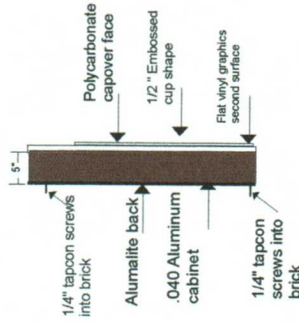

For City Use:

SK 2
Proposed Wall Sign Sketch
Side Elevation

Color and Material Notes:
Faces to be cap-over style with embossed cup logo solar grade polycarbonate

Colors:
Background color to be white
Vinyl colors to be:
DD Orange - 3M #3630-3123
DD Magenta - 3M #3630-1379
Dark Brown- 3M #3630-59

All vinyl to be applied to second surface
Aluminum cabinets to be painted Benjamin Moore Nightshade

Illumination to be White LEDs
1 amp, 120 v
U.L. listed

DUNKIN'

34" 15"

DONUTS®

173.5"

Area in sq footage=41 sq ft