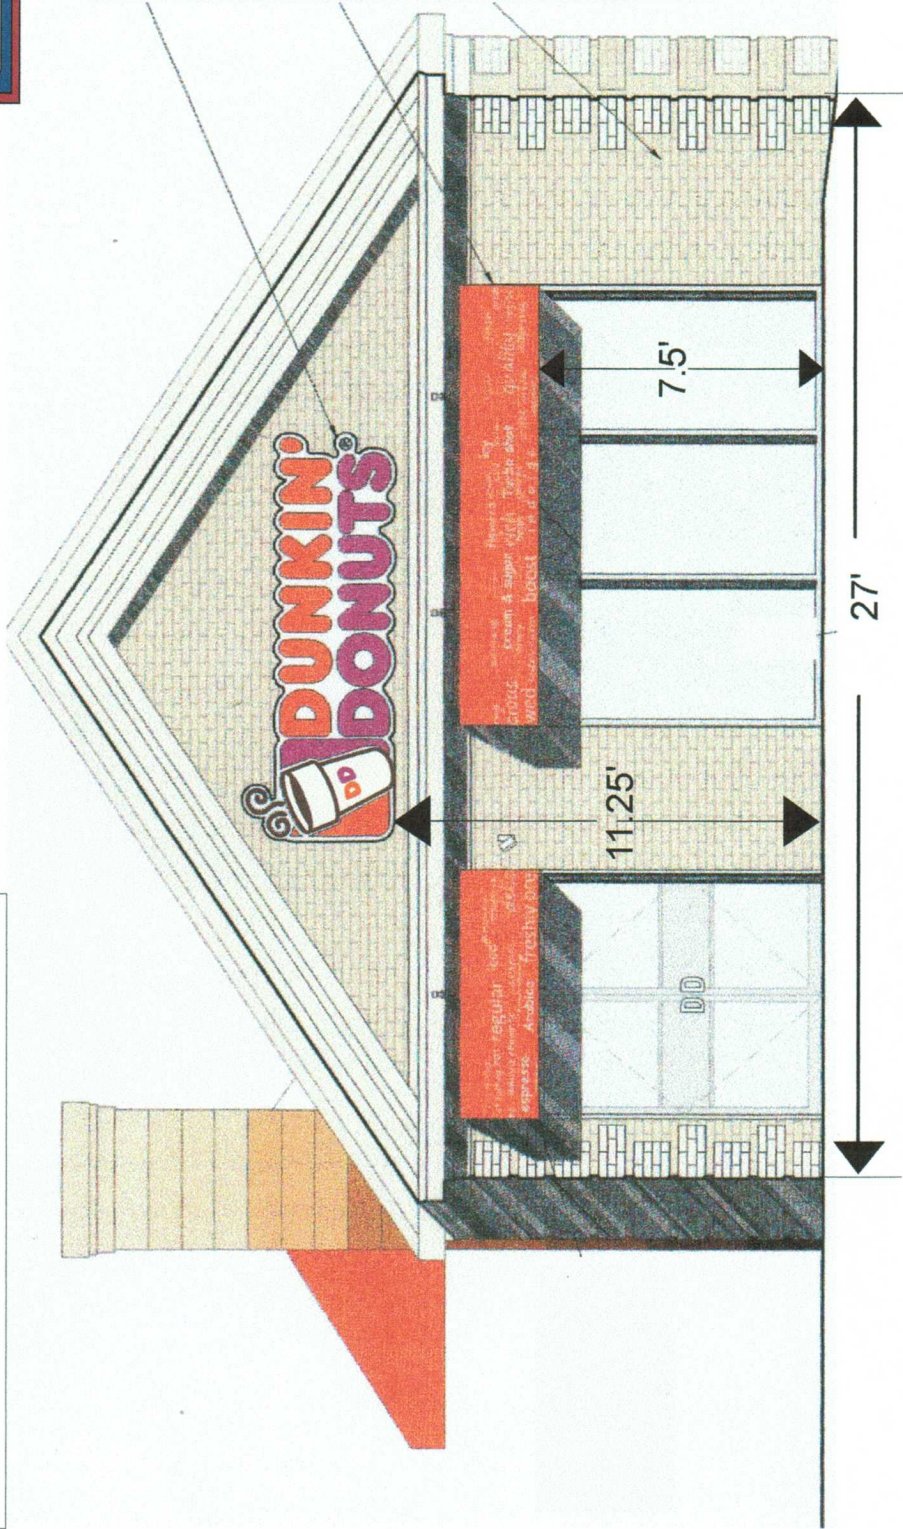

For City Use:

A 1

Front Elevation
1412 Congress St, Portland, ME

10'
scale

Sign sq ft = 36
awning sq ft = 27.4