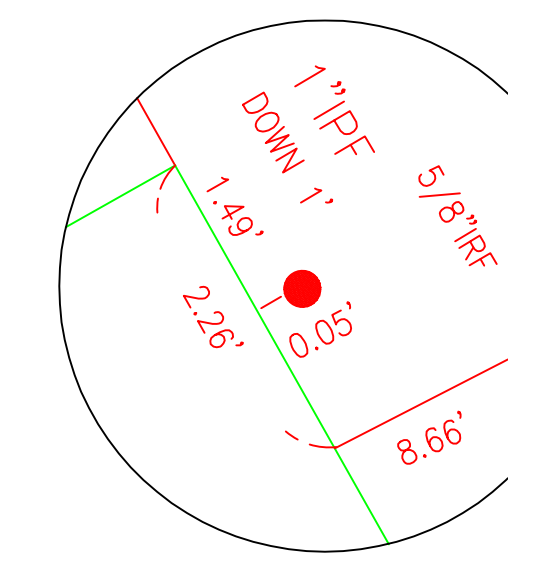

PROPERTY MAP COPIED FROM SURVEY
 MAP BY OWEN HASKELL, LLC DATED
 JANUARY 13, 2000

PRODUCTION DESIGN ASSOCIATES <small>AN INDUSTRIAL ENGINEERING AND PRODUCTIVITY IMPROVEMENT COMPANY 55 SUMAC STREET PORTLAND, ME 04103 PHONE 207.797.7776 WWW.PRODUCTIONDESIGNASSOCIATES.COM</small>	
PROJECT FOR: ITALIAN HERITAGE CENTER WESTLAND AVENUE PORTLAND, MAINE 04102	
DWG. TITLE:	IHC Sign Location
DATE	
REV.	DESCRIPTION
DATE	
STAMP	
DRAWN	M.Lane
DATE	04.09.2015
CHECKED	
APPROVED	
SCALE	1/8" = 1'-0"
JOB ORDER	
DRAWING SHEET	