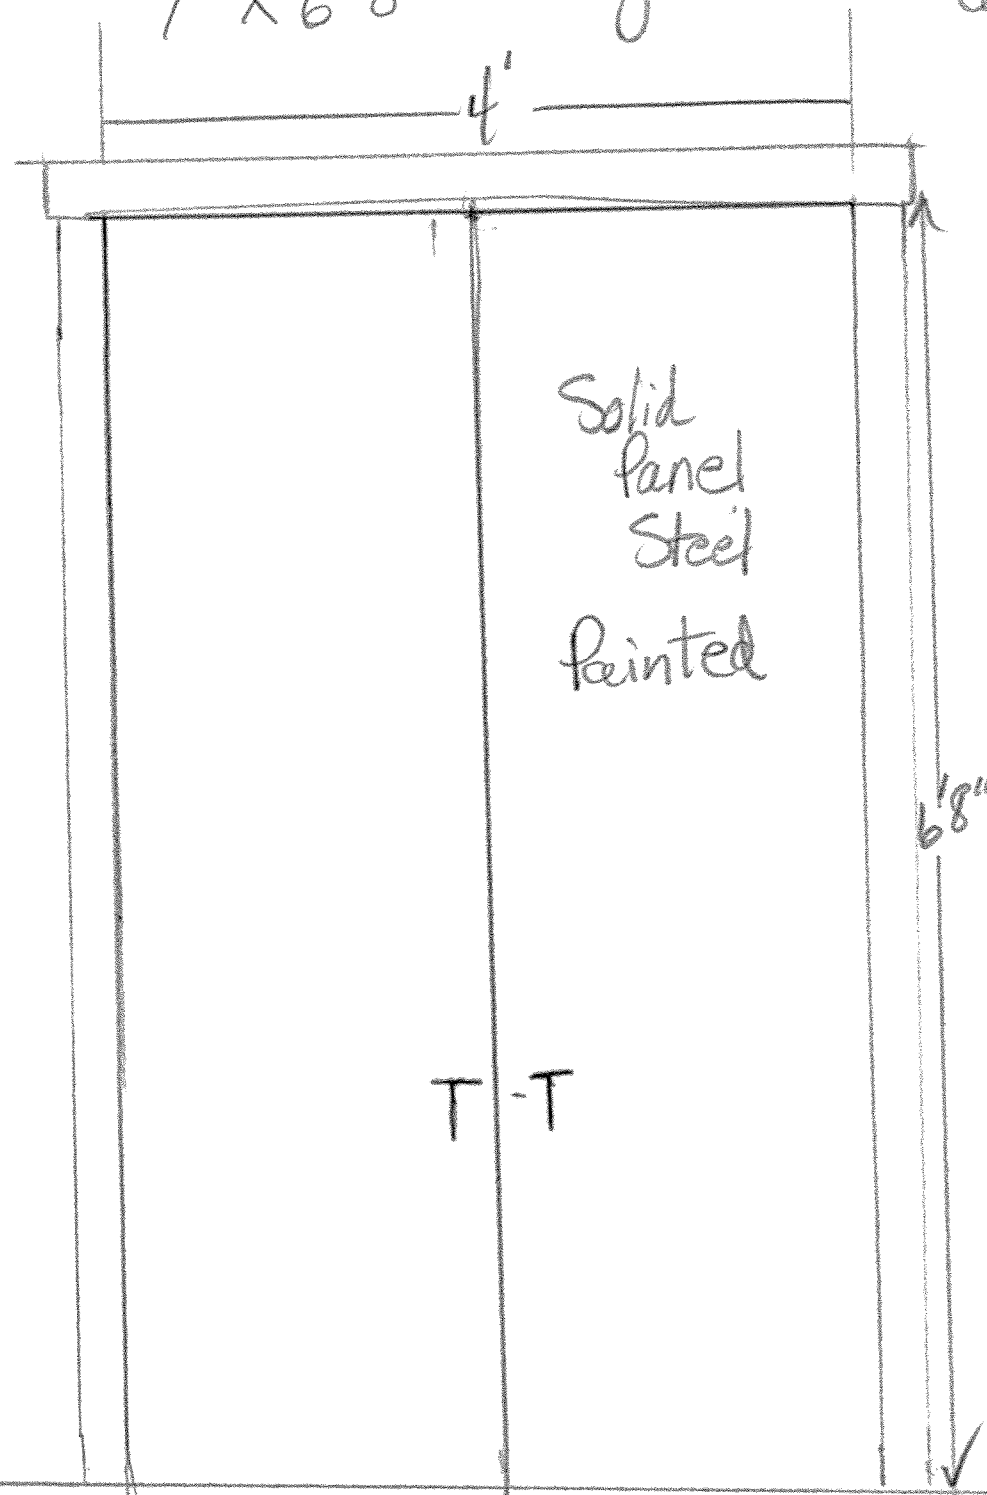

1/2" Scale

Therma Tru Doors

Steel insulated door
4' X 6' 8" Polyurethan foam core

Egress Door

1" Scale

Egress Door - Santiago Residence		
SCALE:	APPROVED BY:	DRAWN BY: <i>jae</i>
DATE:		REVISED:
		DRAWING NUMBER