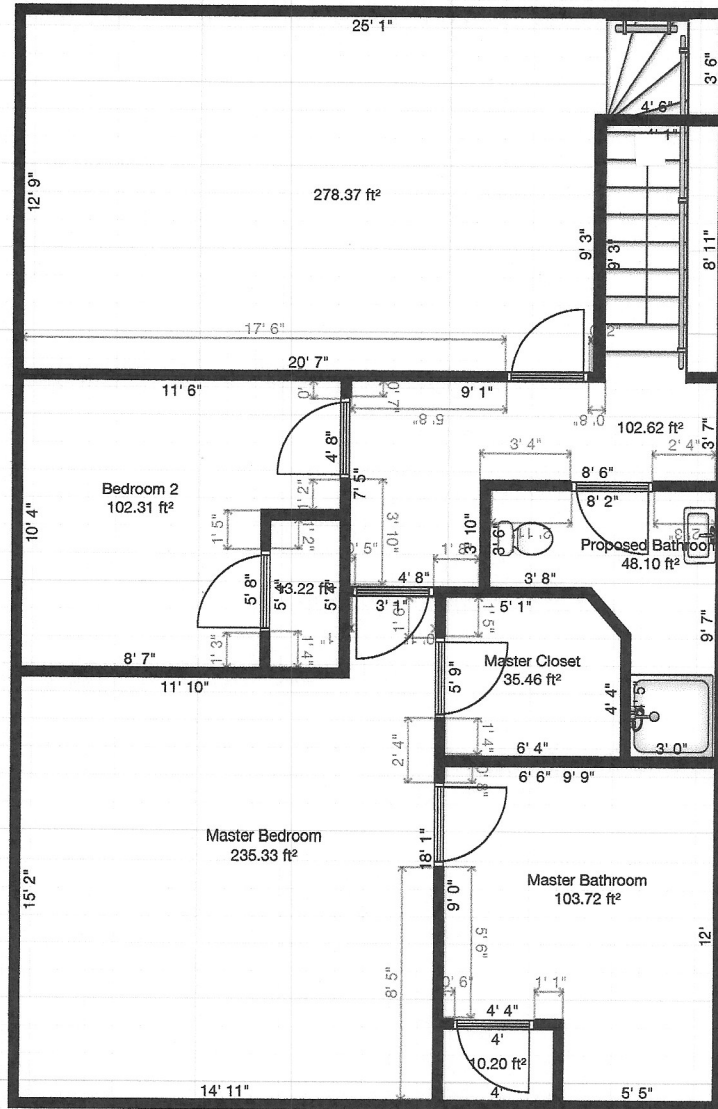

# 44 Riverview St

Graphic Scale  
7/16 inch = 3 Feet

## P 2 Proposed 2nd Floor Plumbing