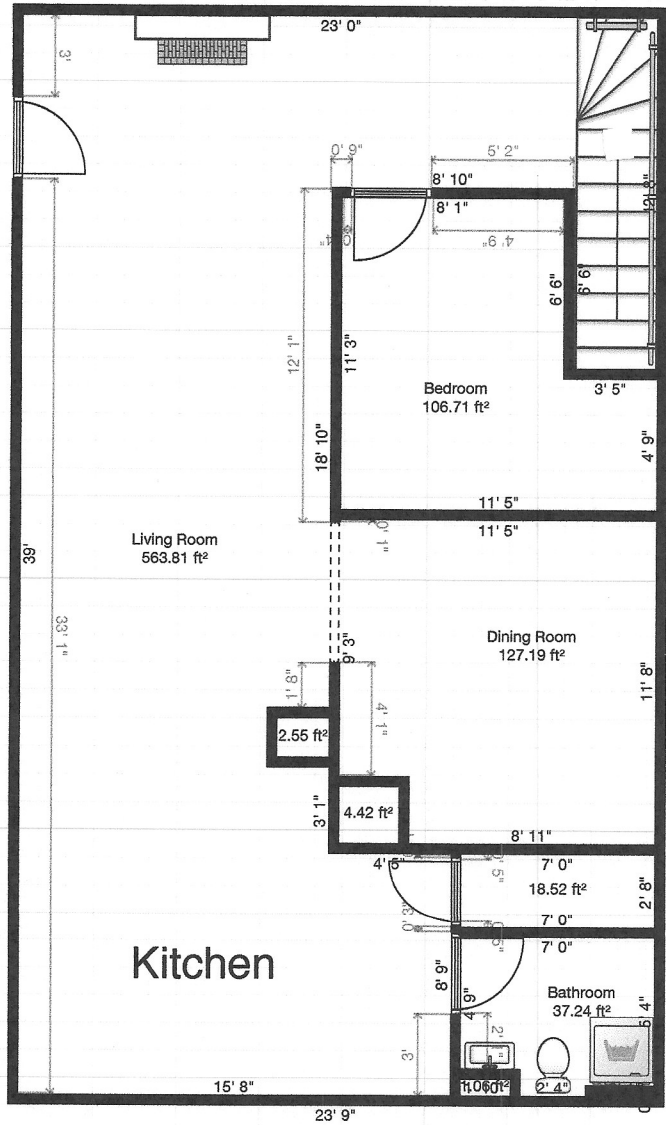

# 44 Riverview St

Graphic Scale  
7/16 inch = 3 Feet

## P 1 Proposed Plumbing Plans