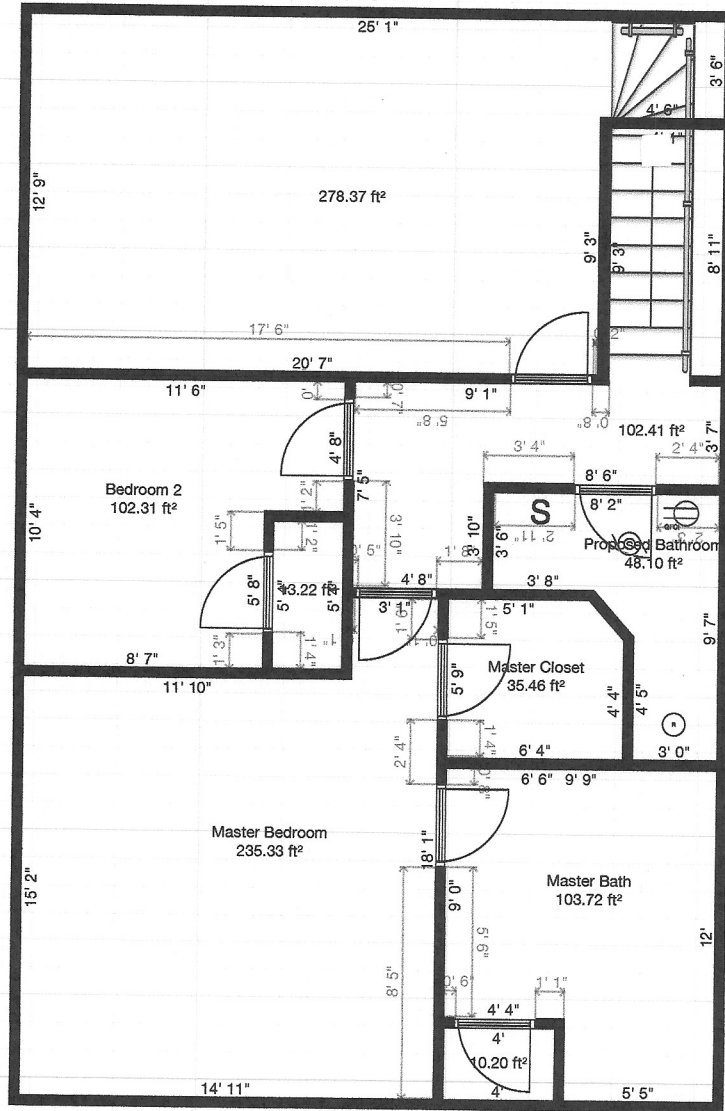

# 44 Riverview St

Graphic Scale  
7/16 inch = 3 Feet

## E 2 Proposed 2nd Floor Electrical Plans