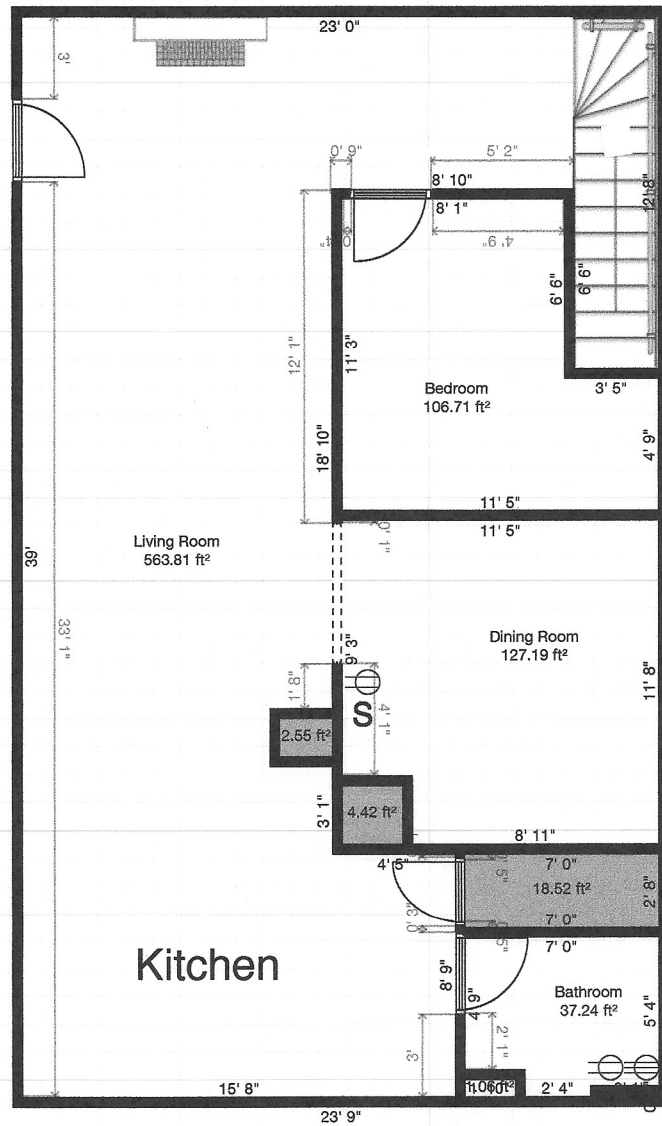

44 Riverview St

Graphic Scale
7/16 inch = 3 Feet

E 1 Proposed Electrical Plans