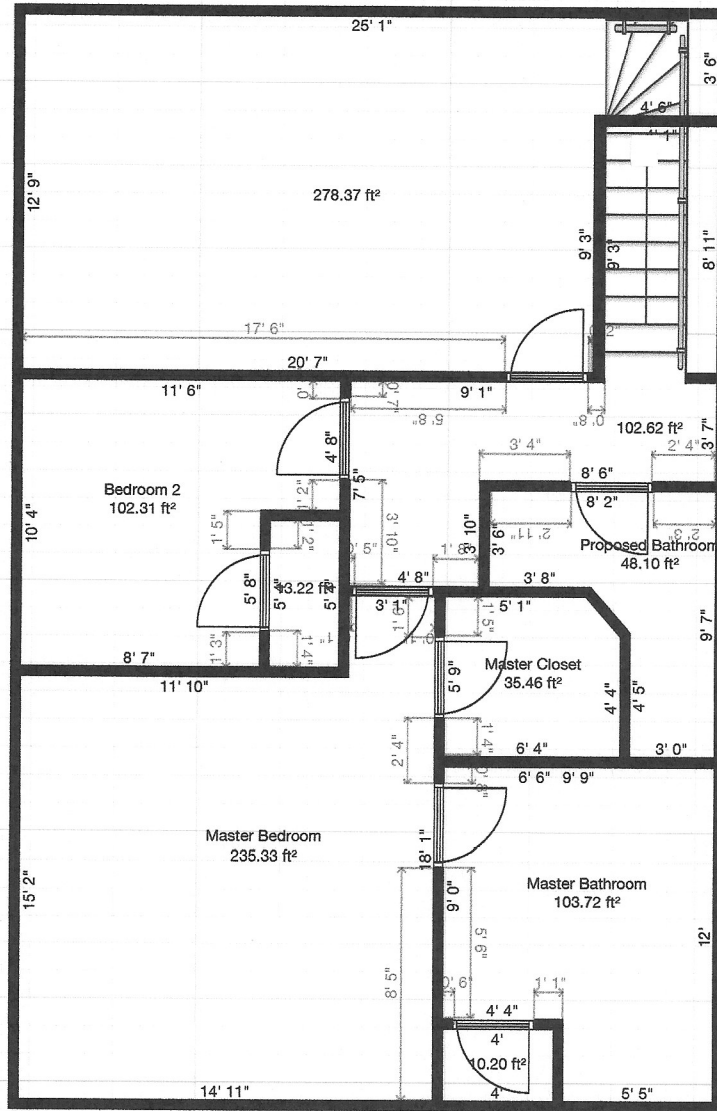

44 Riverview St

Graphic Scale
7/16 inch = 3 Feet

A 4 Proposed 2nd Floor Plans