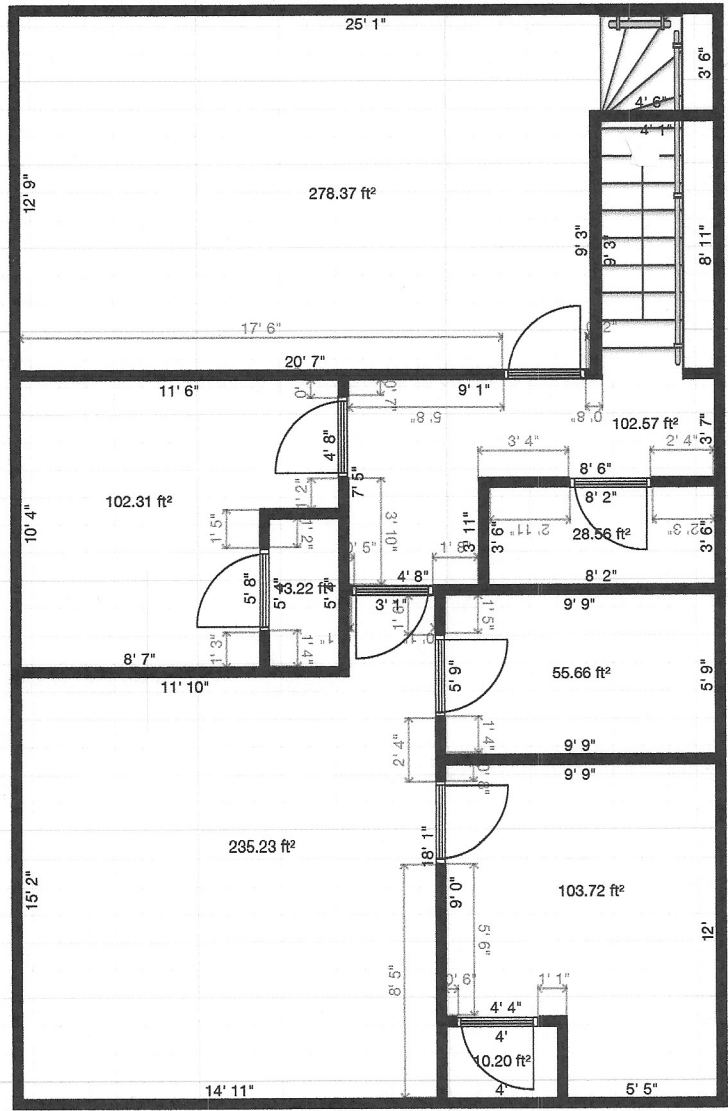

44 Riverview St

Graphic Scale
7/16 inch = 3 Feet

A 2 Existing Floor Plans