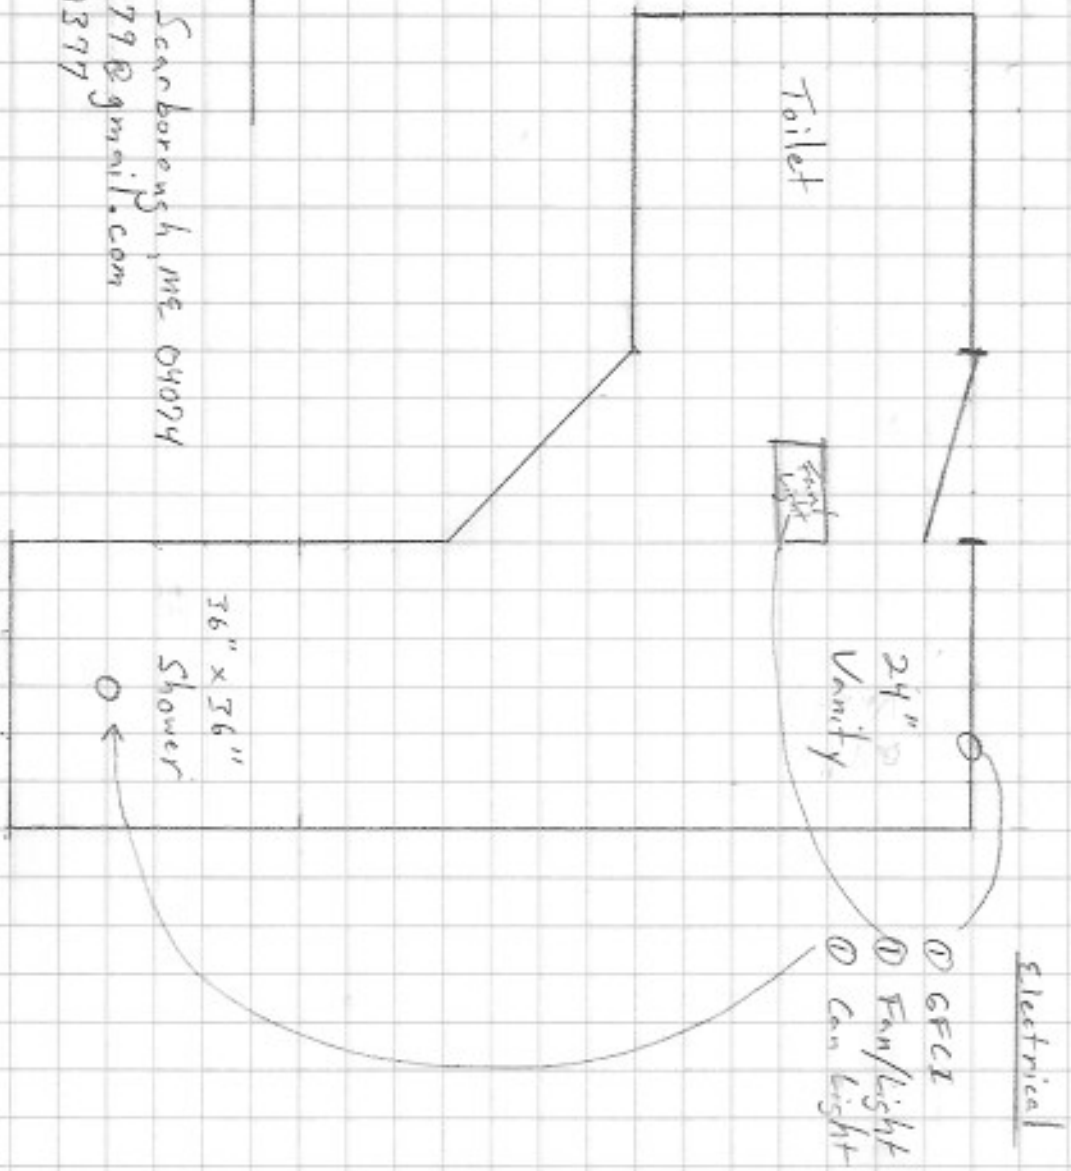

Scale "  
 $\frac{1}{4} = 6$ "

SK

44 Riverview St. Portland, ME  
CBL 195 B009001  
Book 31908  
Page 121

Page ①

2<sup>nd</sup> Floor Bath

Measured to be  
24" x 36"  
J.M. Bailey

Contact Info

Scott Bailey  
7 Summerfield Ln Scarborough, ME 04094  
Email sb Bailey 1979@gmail.com  
Cell 209-280-1397