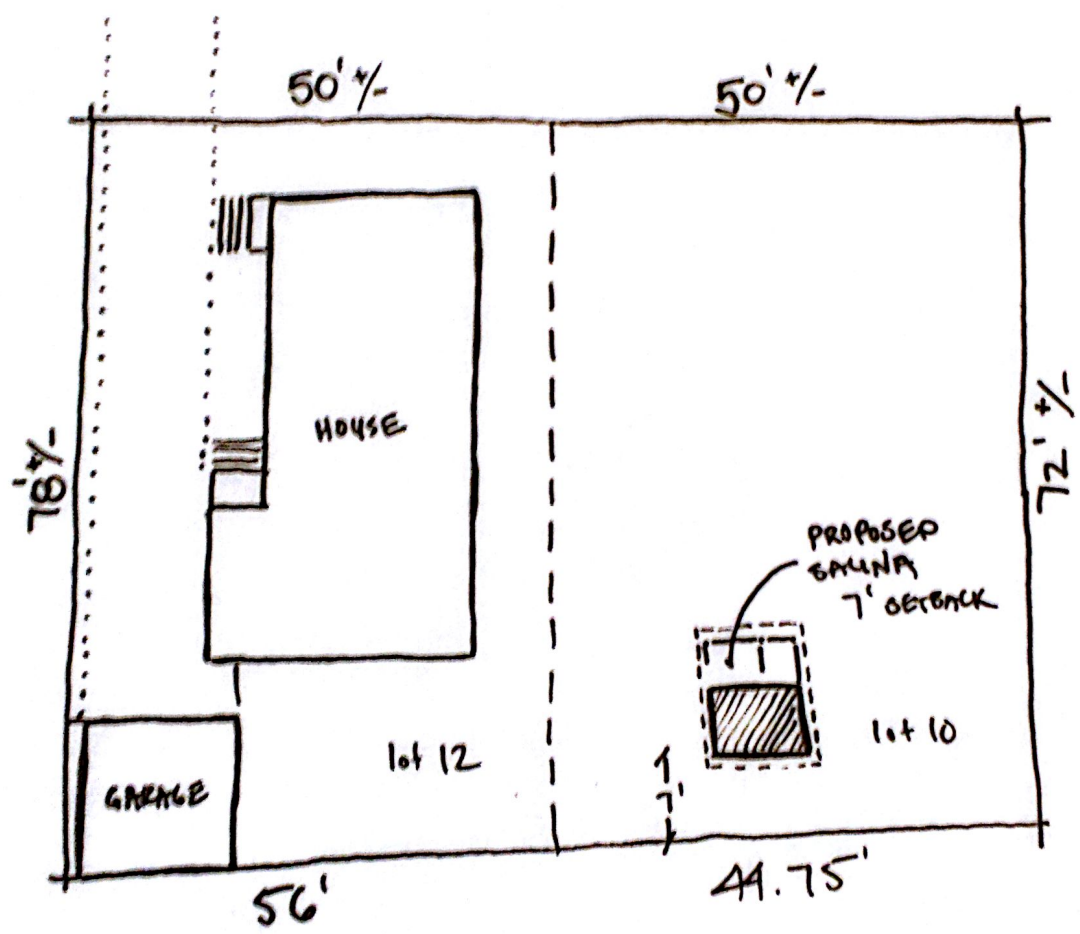

SAUNA DESIGN e  
28 RIVERVIEW ST.  
PORTLAND MAINE  
CONER BELIVEAM, OWNER

SITE PLAN  
SCALE 1" = 20'

CHART # 195  
BLOCK # B  
LOT # 005001