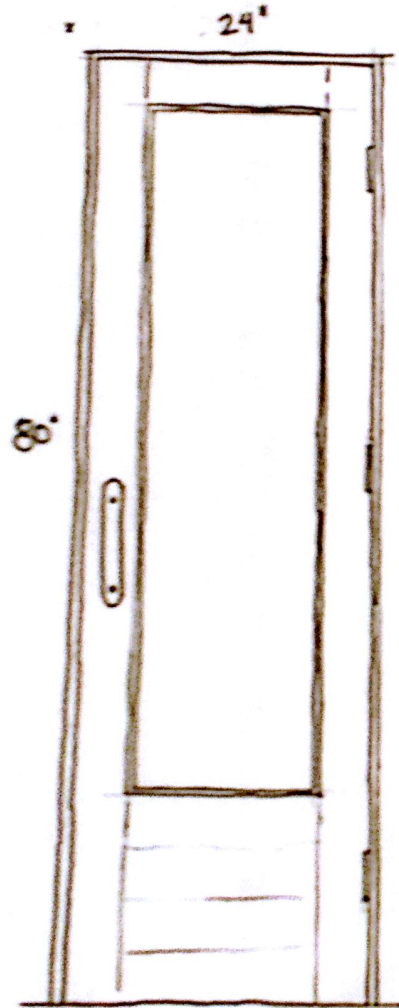

WINDOW AND DOOR SCHEDULE
SCALE 1" = 1'

FINLANDIA STANDARD
SAUNA DOOR 80 82" x 24"
ITEM # FD-CLR 24

CUSTOM SINGLE
PANE W/ CEDAR
TRIM

SAUNA DESIGN e

28 RIVER VIEW ST.
PORTLAND MAINE
CONER BELIVEAU, OWNER
4 of 4