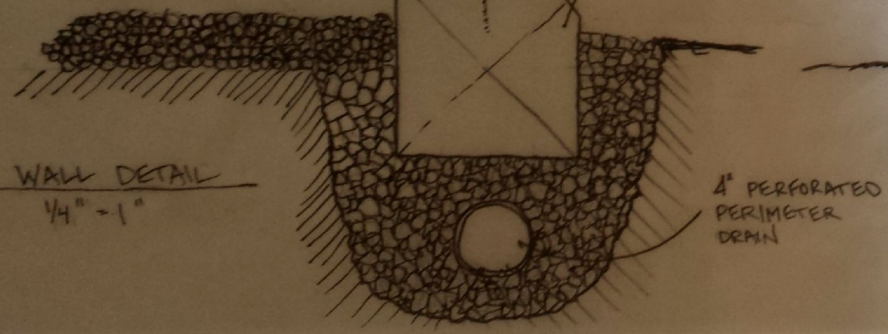

SAUNA DESIGN

28 RIVERVIEW ST
PORTLAND MAINE
CONEL BELIVEAU, OWNER

3.14

SECTION ELEVATION

SCALE: 1/2" = 1'

STACK DETAIL

1/4" = 1'

T&G WESTERN RED CEDAR

WALL DETAIL

1/4" = 1'