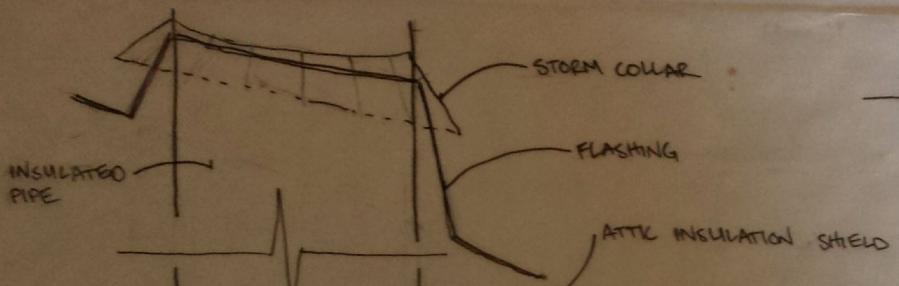

SAUNA DESIGN

28 RIVERVIEW ST
PORTLAND MAINE
CONEL BELIVEAU, OWNER

3.14

SECTION ELEVATION

SCALE: 1/2" = 1'

STACK DETAIL

1/4" = 1'

T&G WESTERN RED CEDAR

WALL DETAIL

1/4" = 1'