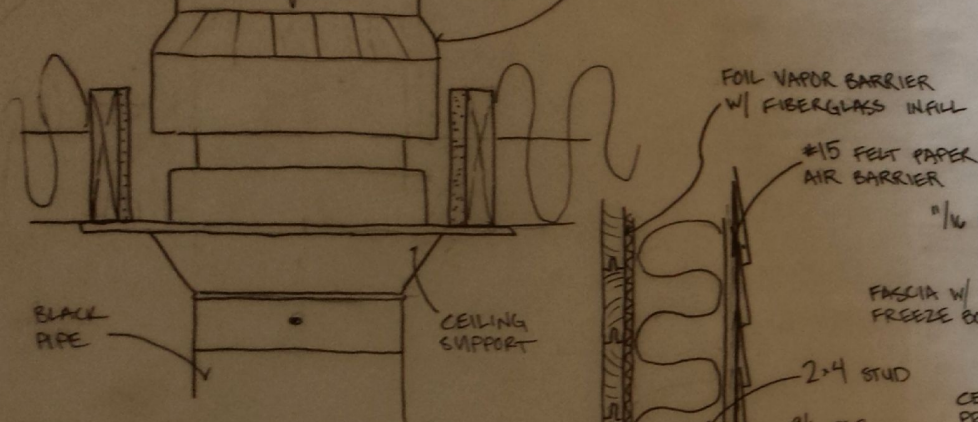

SAUNA DESIGN

28 RIVERVIEW ST
PORTLAND MAINE
CONEL BELIVEAU, OWNER

3.14

SECTION ELEVATION

SCALE: 1/2" = 1'

STACK DETAIL

1/4" = 1'

T&G WESTERN RED CEDAR

WALL DETAIL

1/4" = 1'