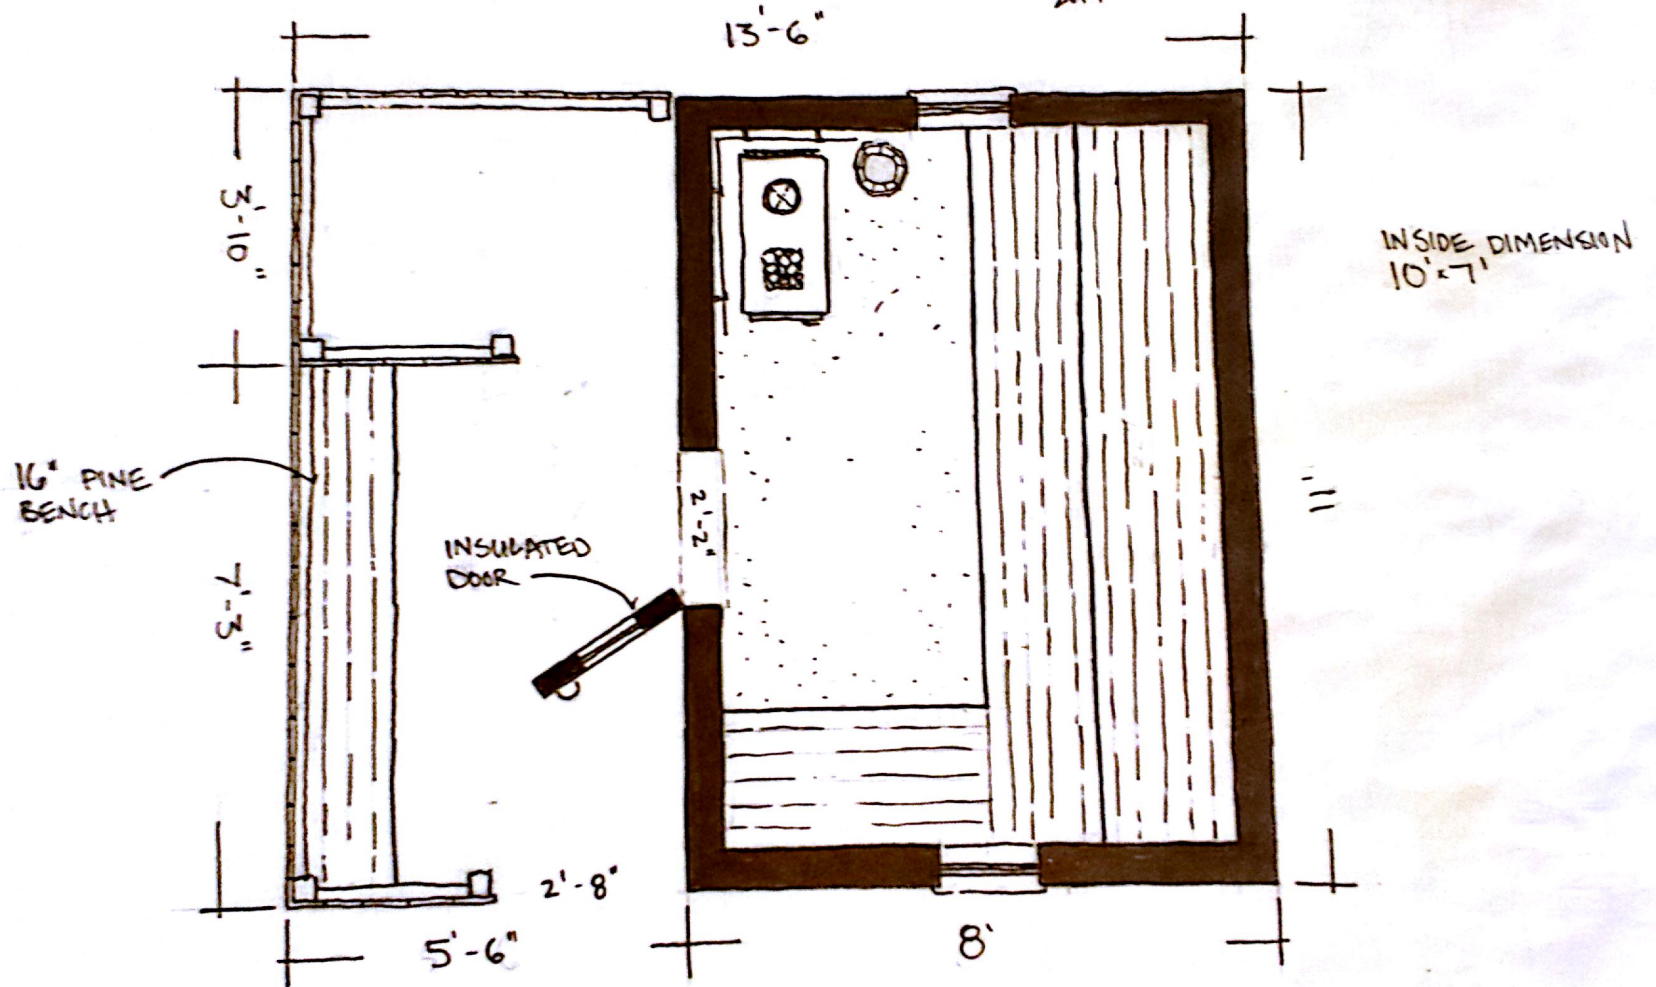

SAUNA DESIGN e

28 RIVERVIEW ST  
PORTLAND MAINE  
COVER BELINEAU, OWNER  
2014

PLAN VIEW

SCALE e 1/2" = 1'