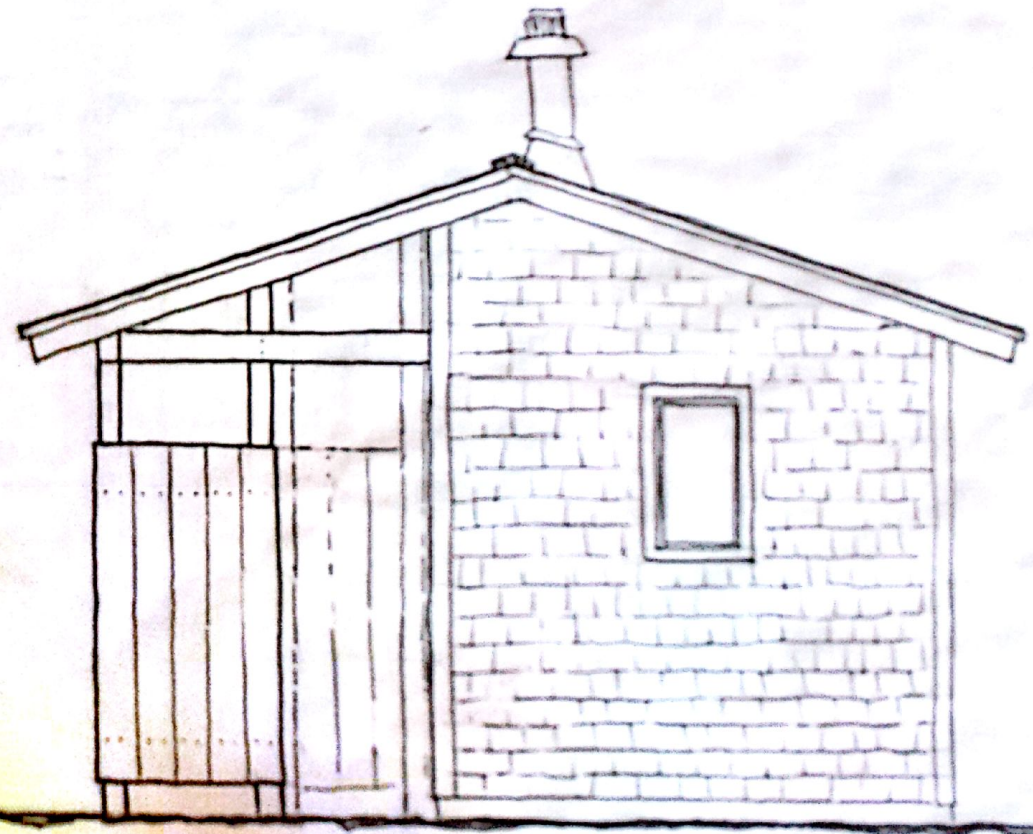

SAUNA DESIGN e

28 RIVERVIEW ST.
PORTLAND - MAINE
CONER BELIVEAU, OWNER
1/14

EAST ELEVATION
SCALE 1/2" = 1'

NORTH ELEVATION
SCALE 1/2" = 1'