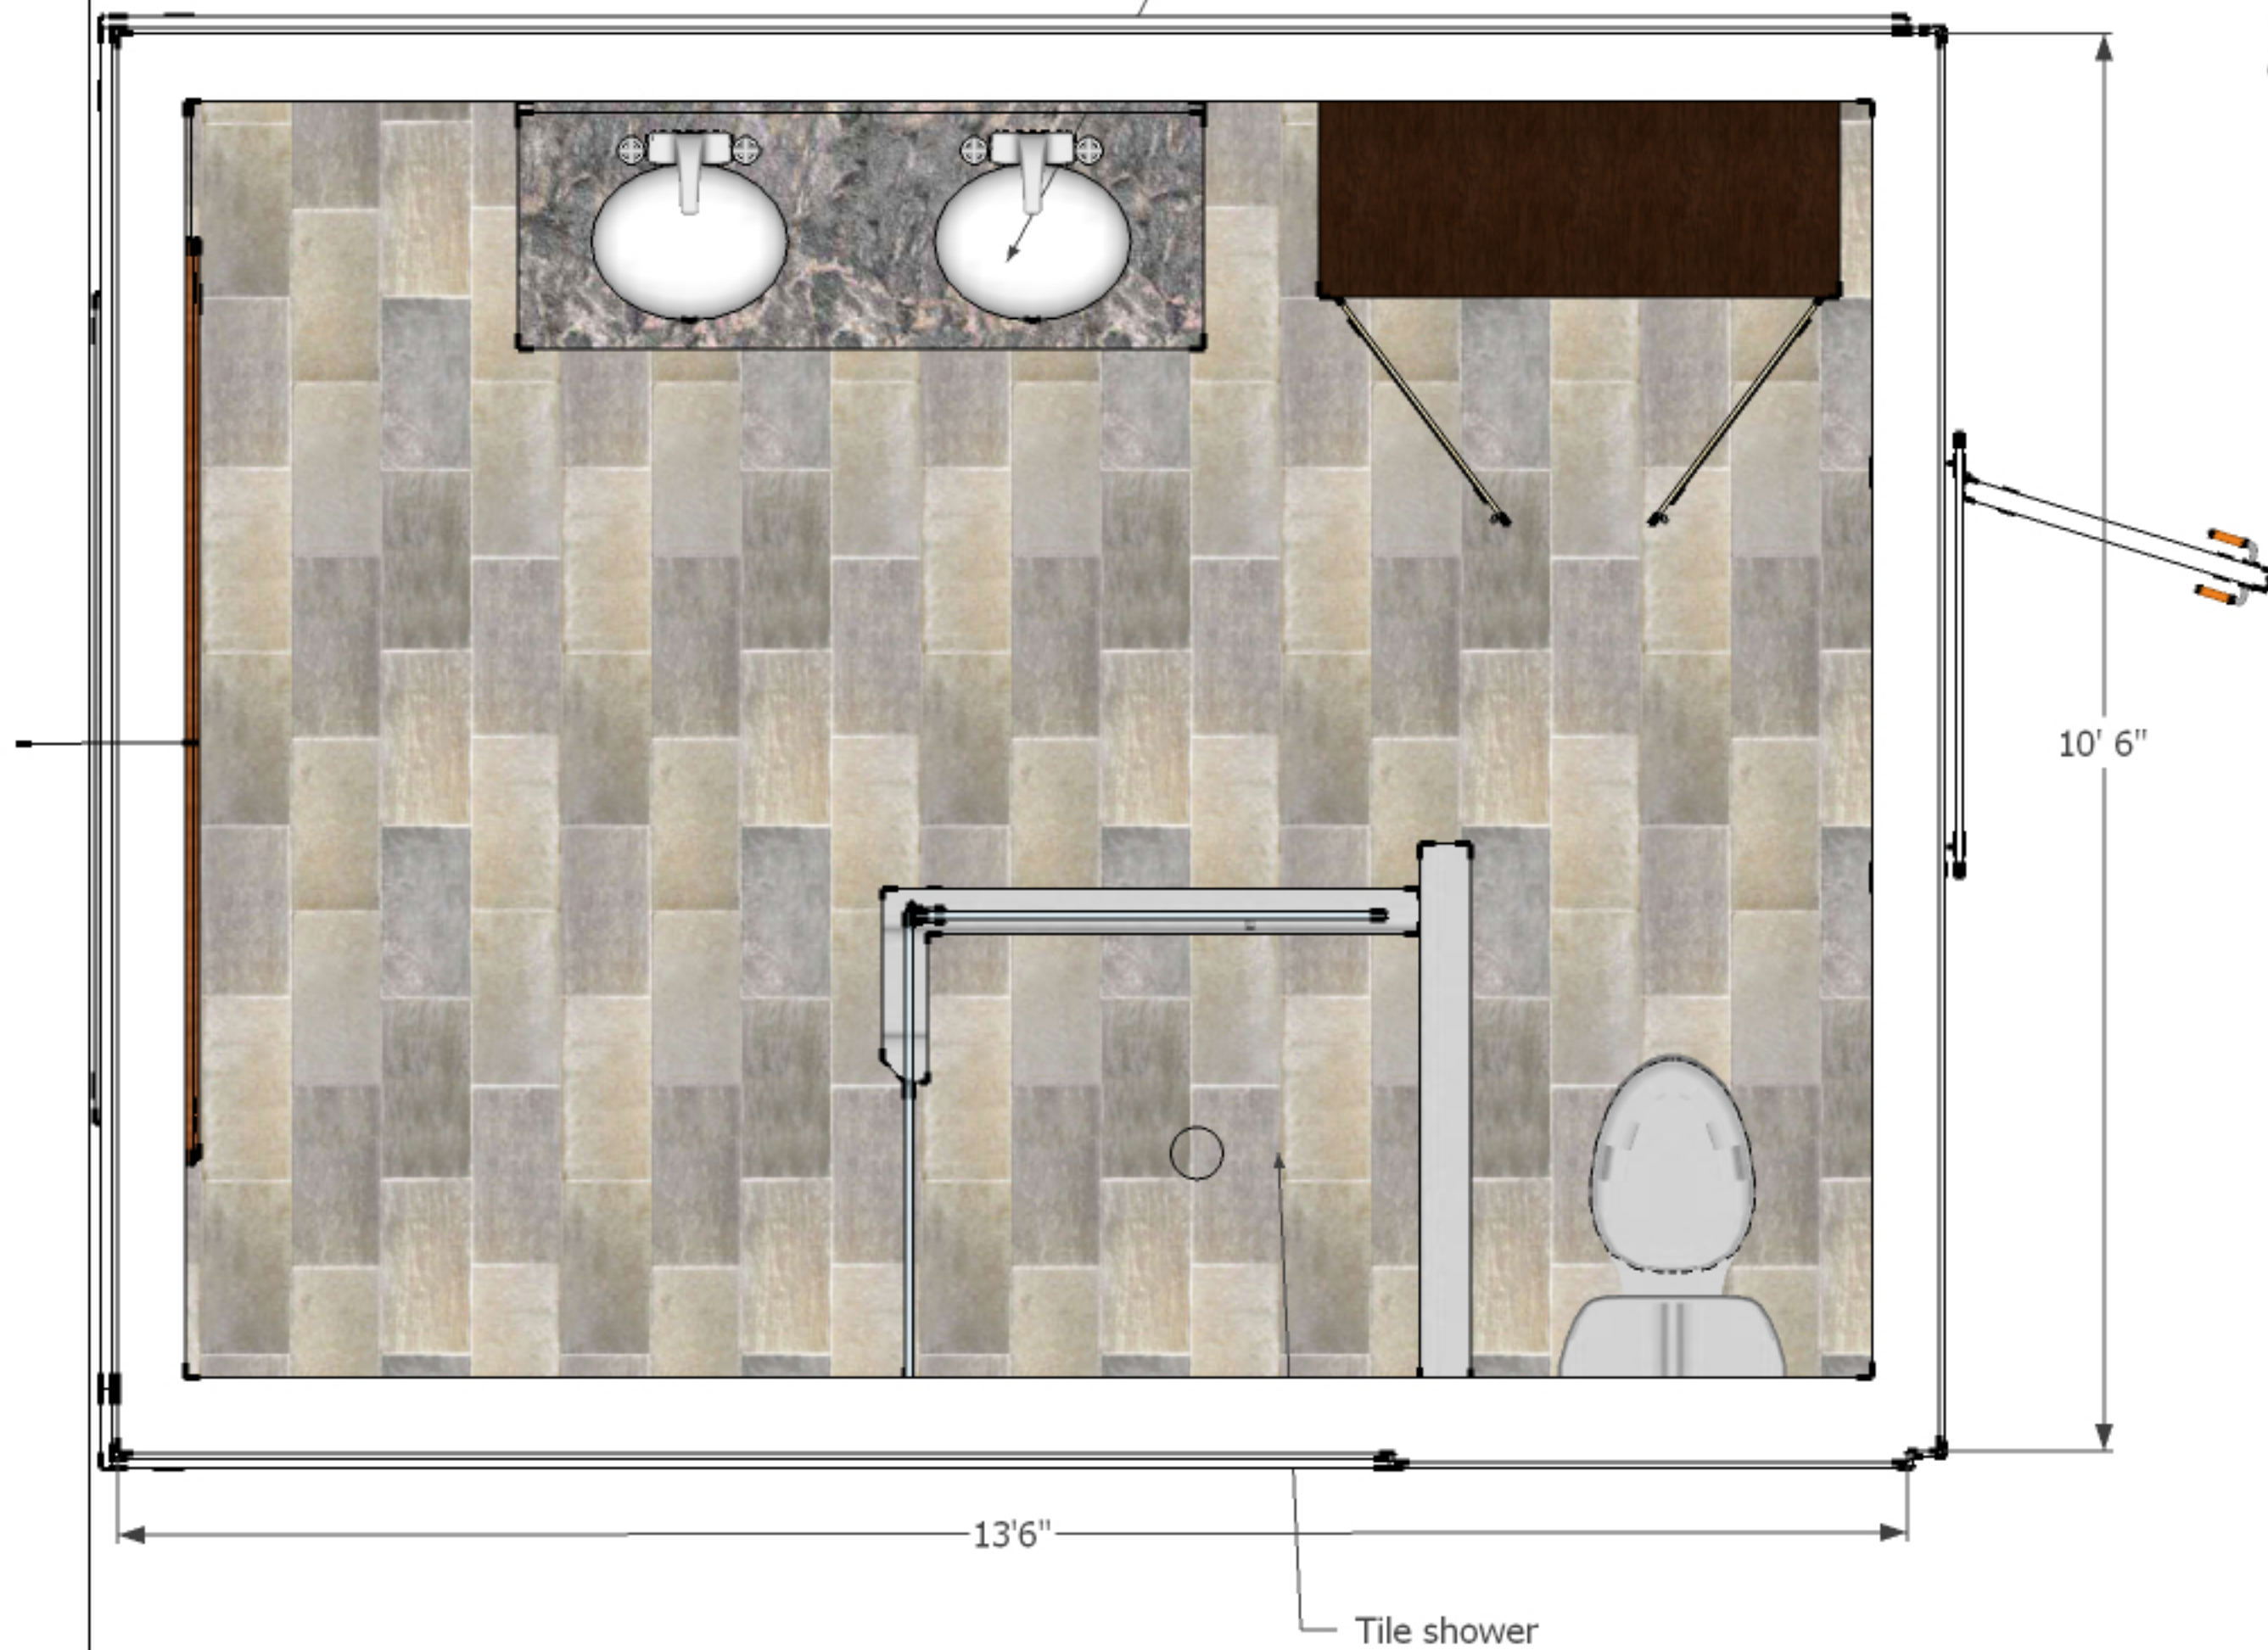

Double Sink Vanity

Marco Deluty  
62 Stevens Ave

Proposed Floor Plan

10' 6"

13' 6"

Tile shower