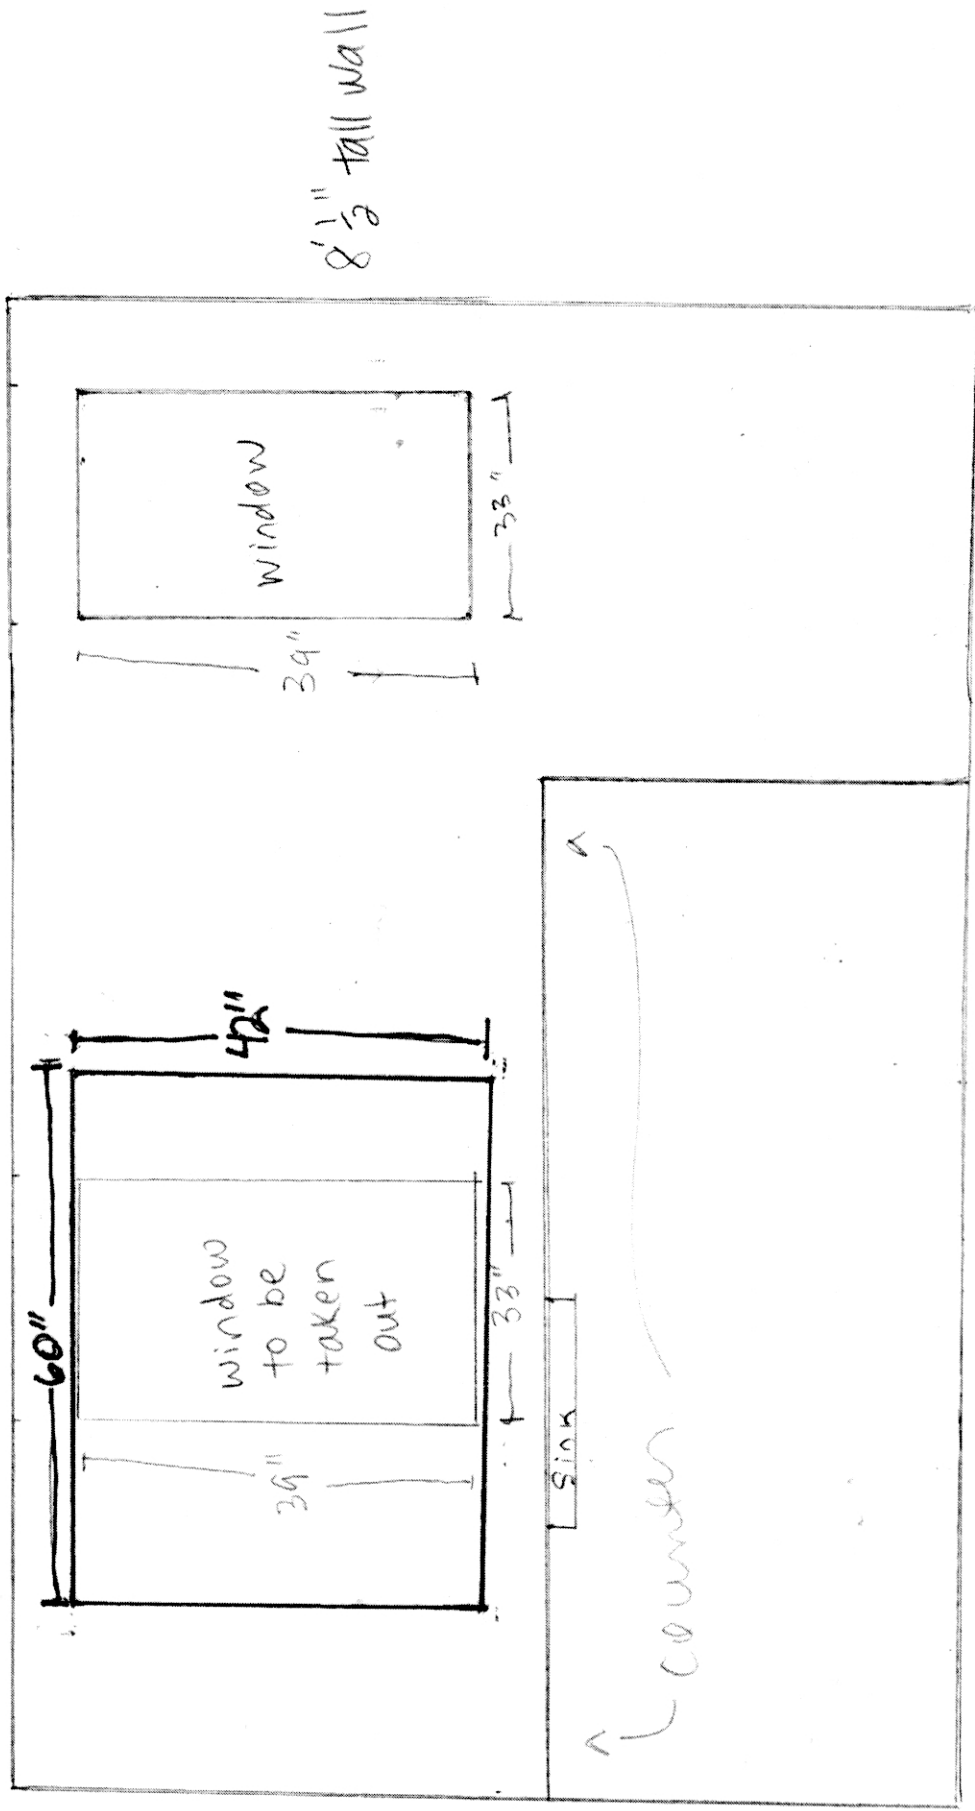

Window schedule
600 Kenilworth St, Portland, 04102
Drawing for new window (not to scale)

owners:
Nathanael Hlinski
Jeff Scher
(207) 253-5066

13' 6" wide wall

approx. facing south

9/13/14