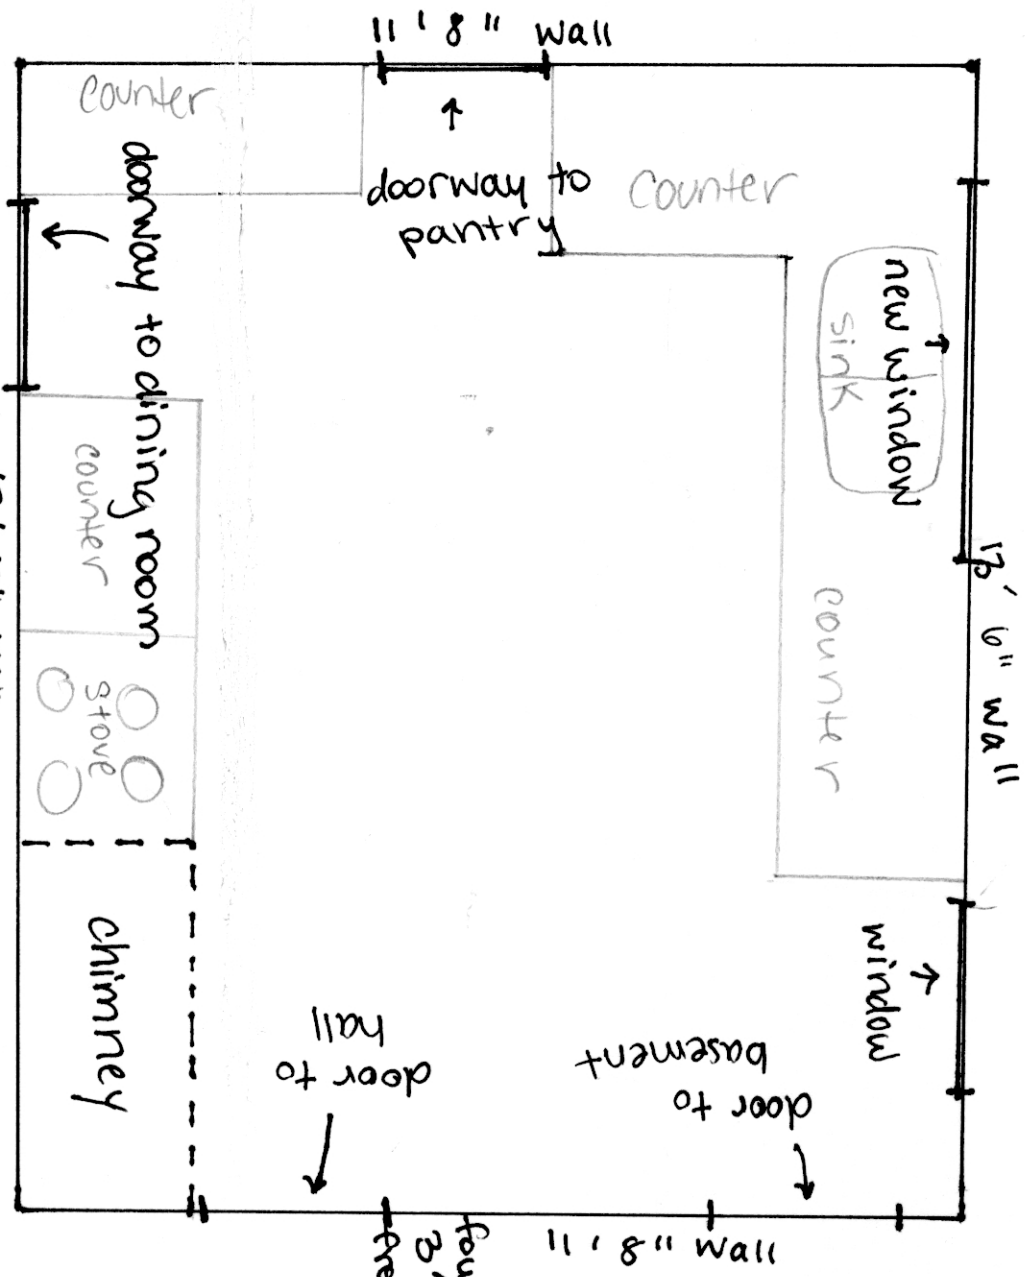

Floor plan and elevations existing (no change)  
 Drawing not to scale

60 Kenilworth St.  
 Portland, ME 04102  
 Kathrina Hivinski  
 Jeff Scher  
 (207) 253-5066

Interior Floor Plan of  
 Windows and doorways of Kitchen

EXTERIOR