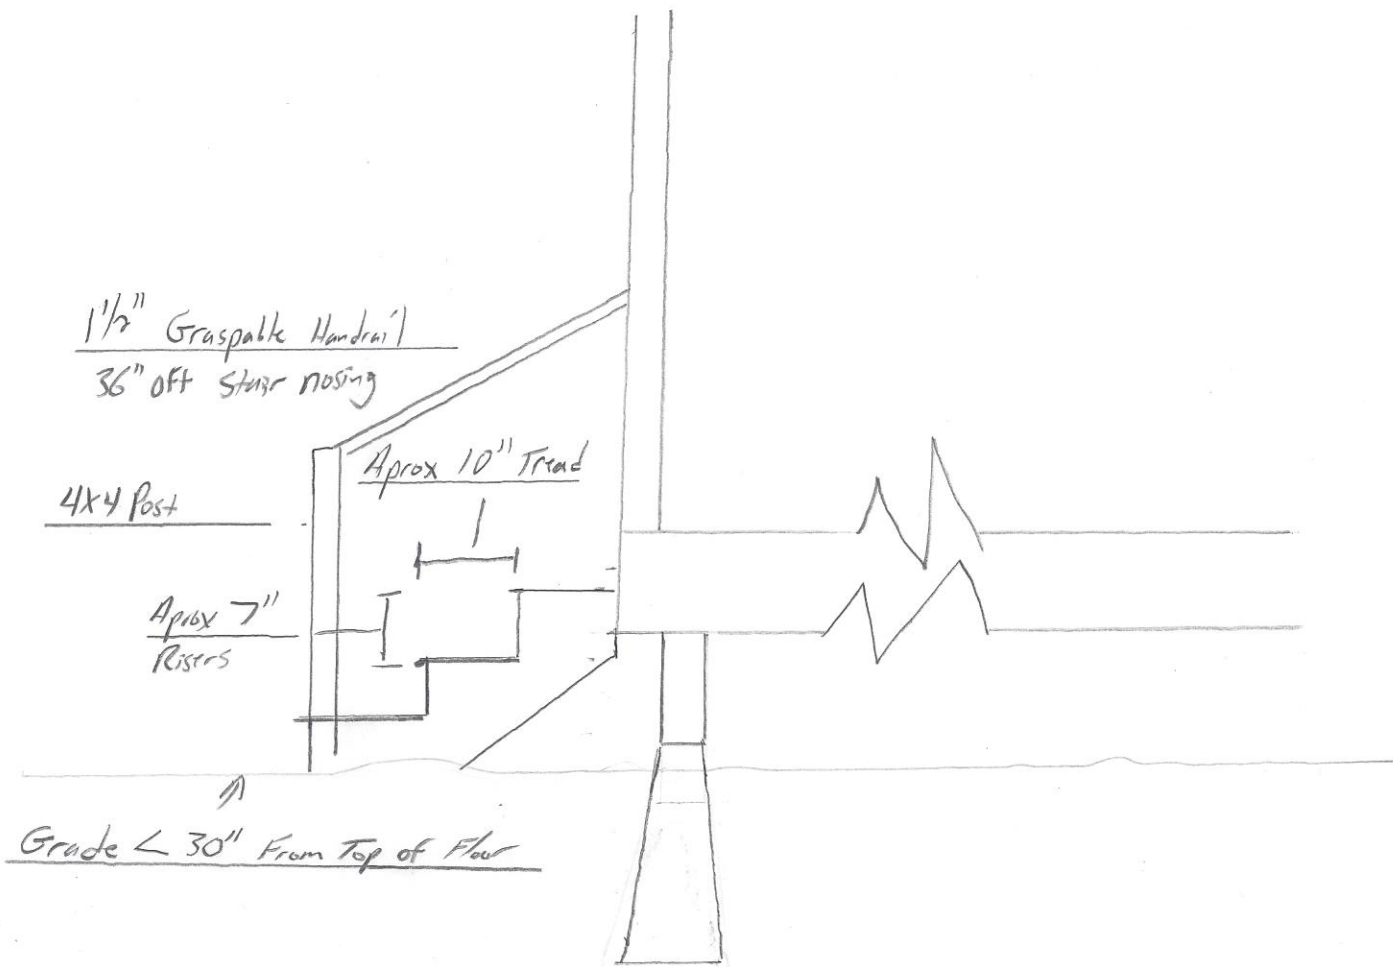

103 Wolcott Stair Detail

Scale 1/2" = 1'

Notes

3 Stringers Equally spaced 36\" total width
Stringers cut from 2x12\" P.T.