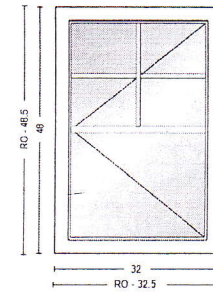

LINE #	DESCRIPTION	QTY	UNIT PRICE	EXTENDED
--------	-------------	-----	------------	----------

10000-1 Classic DH, Unit Size ~~42 x 60, RO 42.5 x 60.5~~ 32" x 48" RO 32.5 x 48.5 3
 U-Factor = 0.25, SHGC = 0.27, VT = 0.48, Size Options = Custom Size,
 New Construction, Fully Welded
 Double Glazed, Double Low-E RS, Argon Filled
 Performance Packages = E Star 6.0 2015
 Base Color = White, None
 Lock Option = Double, All Horizontals, Sash Limit Devices = Night
 Latch
 Half Screen, Fiberglass Mesh
 Unit 1 Bottom: None
 Unit 1 Top: Contour In-Glass, Colonial, Match Frame, 4W2H
 Integral L Fin Adaptor, Receiver Pocket
 Overall Rough Opening Width = ~~42.5~~, Overall Rough Opening Height = ~~60.5~~
 Clear Opening Width = ~~37~~, Clear Opening Height = ~~24.75~~, Clear Opening
 Square Footage = ~~6.4~~

Double Hung to be used with an Egress window in Bedroom #3

Room Location: None Assigned

LINE #	DESCRIPTION	QTY	UNIT PRICE	EXTENDED
--------	-------------	-----	------------	----------

11000-1 Vinyl Casement, Unit Size 32 x 48, RO 32.5 x 48.5 3
 U-Factor = 0.25, SHGC = 0.22, VT = 0.41, Size Options = Custom Size,
 New Construction, Hinge Left
 Double Glazed, Double Low-E RS, Argon Filled
 Performance Packages = E Star 6.0 2015
 Base Color = White, None
 Standard
 Fiberglass Mesh
 Contour In-Glass Sim DH, Top Only Colonial, Match Frame, 2W3H T
 Integral L Fin Adaptor, Receiver Pocket
 Overall Rough Opening Width = 32.5, Overall Rough Opening Height = 48.5
 Clear Opening Width = 20.5, Clear Opening Height = 42.25, Clear
 Opening Square Footage = 6