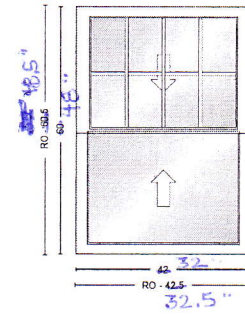

LINE #	DESCRIPTION	QTY	UNIT PRICE	EXTENDED
--------	-------------	-----	------------	----------

10000-1 Classic DH, Unit Size ~~42 x 60, RO 42.5 x 60.5~~ 32" x 48" RO 32.5 x 48.5 3
 U-Factor = 0.25, SHGC = 0.27, VT = 0.48, Size Options = Custom Size,
 New Construction, Fully Welded
 Double Glazed, Double Low-E RS, Argon Filled
 Performance Packages = E Star 6.0 2015
 Base Color = White, None
 Lock Option = Double, All Horizontals, Sash Limit Devices = Night
 Latch
 Half Screen, Fiberglass Mesh
 Unit 1 Bottom: None
 Unit 1 Top: Contour In-Glass, Colonial, Match Frame, 4W2H
 Integral L Fin Adaptor, Receiver Pocket
 Overall Rough Opening Width = ~~42.5~~, Overall Rough Opening Height = ~~60.5~~
 Clear Opening Width = ~~37~~, Clear Opening Height = ~~24.75~~, Clear Opening
 Square Footage = ~~6.4~~

Double Hung to be used with an Egress window in Bedroom #3

Room Location: None Assigned

LINE #	DESCRIPTION	QTY	UNIT PRICE	EXTENDED
--------	-------------	-----	------------	----------

11000-1 Vinyl Casement, Unit Size 32 x 48, RO 32.5 x 48.5 3
 U-Factor = 0.25, SHGC = 0.22, VT = 0.41, Size Options = Custom Size,
 New Construction, Hinge Left
 Double Glazed, Double Low-E RS, Argon Filled
 Performance Packages = E Star 6.0 2015
 Base Color = White, None
 Standard
 Fiberglass Mesh
 Contour In-Glass Sim DH, Top Only Colonial, Match Frame, 2W3H T
 Integral L Fin Adaptor, Receiver Pocket
 Overall Rough Opening Width = 32.5, Overall Rough Opening Height = 48.5
 Clear Opening Width = 20.5, Clear Opening Height = 42.25, Clear
 Opening Square Footage = 6