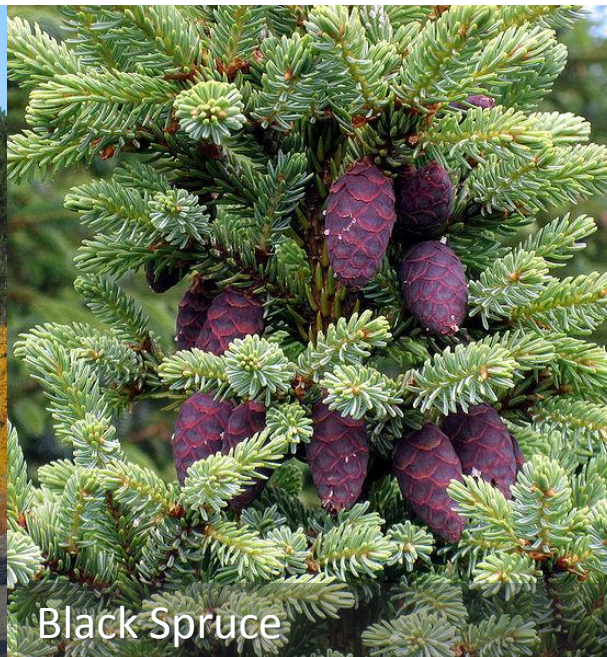

# PLANT PALETTE

## ZONE D

Balsam Fir

Red Maple

Serviceberry

Image credits. Clockwise, from top left: US Fish and Wildlife Service, Willow, Borealis55, Bitsy, Kyle Woods, MPF US Forest Service, (commons.wikimedia.org).

American Larch

Black Spruce

White Spruce