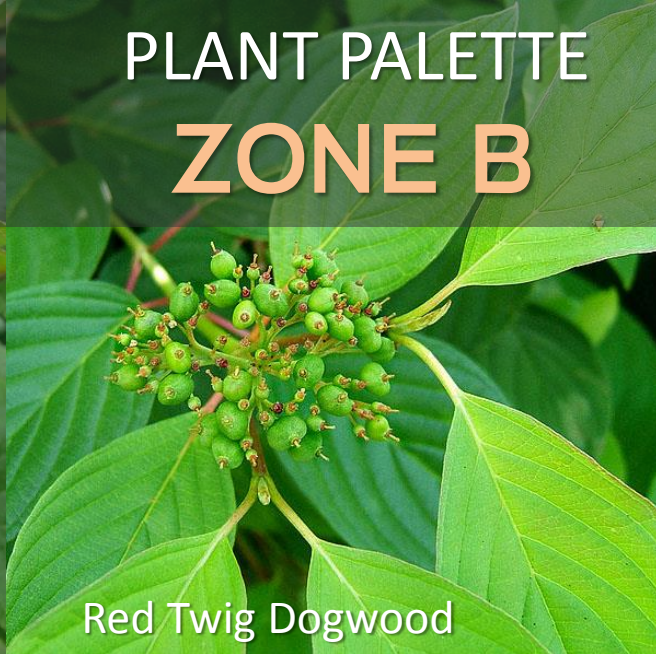

# PLANT PALETTE ZONE A

Buttonbush

Red Twig Dogwood

Mountain Holly

Image credits. Above, left to right: Gabriel Hurley, Wildfeuer, Richtid (commons.wikimedia.org) Image credits. Below, left and right (large images): J.S. Peterson, R.W. Lutz (USDA Plant Database)

Swamp Azalea

Slender Willow

Fox Sedge  
Green Bulrush  
Woolgrass

Image credits. Clockwise, from top left: Robert Mohlenbrock, Jennifer Anderson, Kunth (USDA Plant Database),

# PLANT PALETTE ZONE B

Speckled Alder

Red Twig Dogwood

Winterberry

Pussy Willow

Elderberry

Image credits. Clockwise, from top left: Vassil, Wildefeur, James Steakley, M. Sebastian, Avicennasis (commons.wikimedia.org).