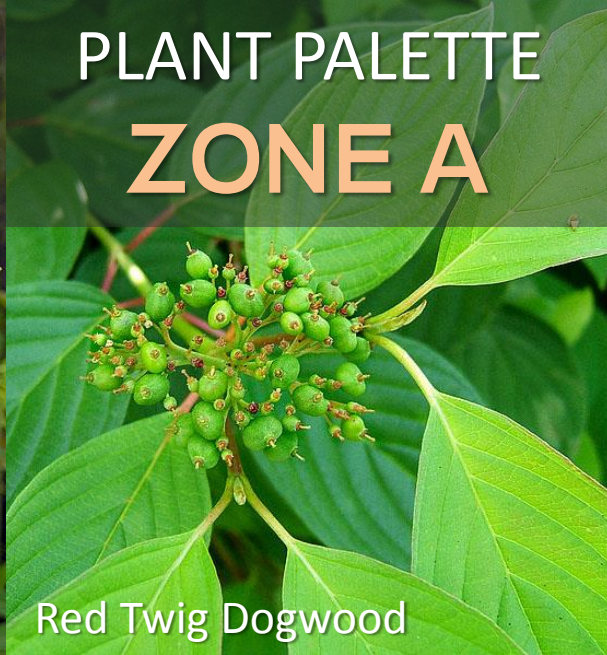

## PLAN ILLUSTRATION

# PLANT PALETTE ZONE A

Buttonbush

Red Twig Dogwood

Mountain Holly

Image credits. Above, left to right: Gabriel Hurley, Wildfeuer, Richtid (commons.wikimedia.org) Image credits. Below, left and right (large images): J.S. Peterson, R.W. Lutz (USDA Plant Database)