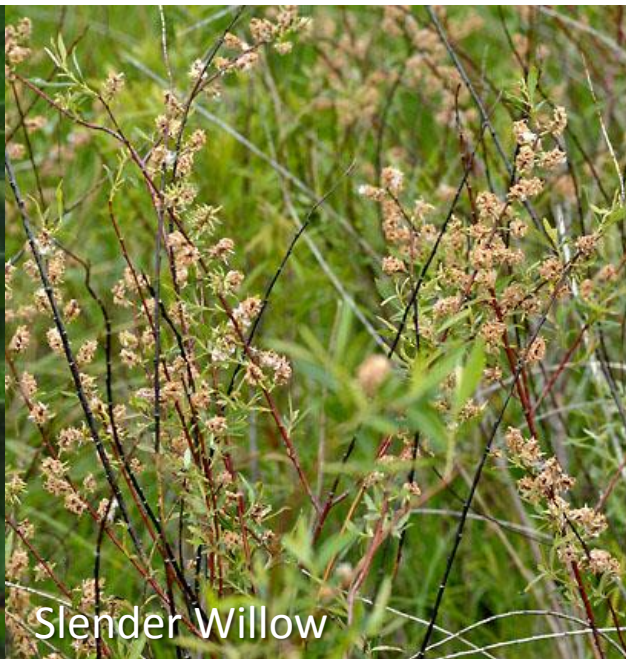

## PLAN ILLUSTRATION

# PLANT PALETTE ZONE A

Buttonbush

Red Twig Dogwood

Mountain Holly

Image credits. Above, left to right: Gabriel Hurley, Wildfeuer, Richtid (commons.wikimedia.org) Image credits. Below, left and right (large images): J.S. Peterson, R.W. Lutz (USDA Plant Database)

Swamp Azalea

Slender Willow

Fox Sedge  
Green Bulrush  
Woolgrass

Image credits. Clockwise, from top left: Robert Mohlenbrock, Jennifer Anderson, Kunth (USDA Plant Database),