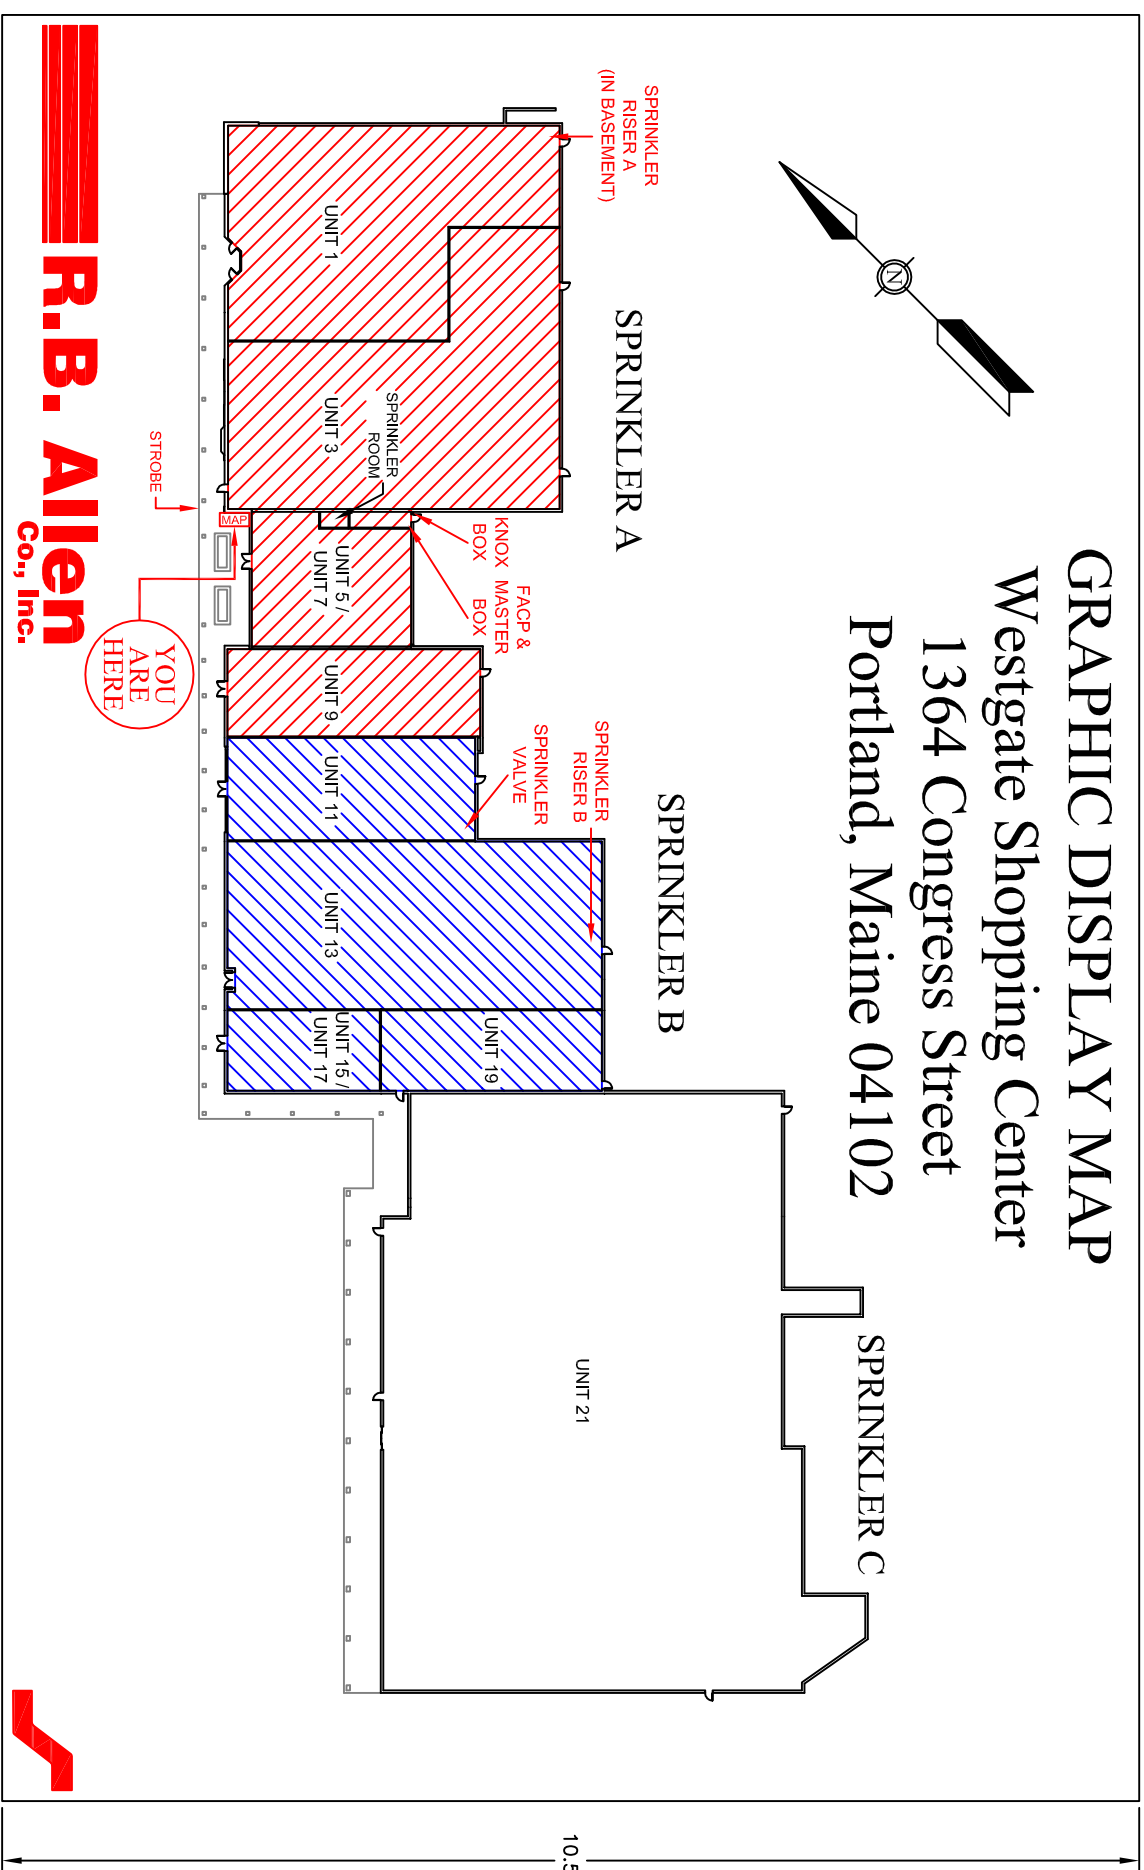

RELEASED BY:	N/A	DATE OF RELEASE:	N/A	REVISION:	NEW	APPROVED BY:	N/A	DATE OF APPROVAL:	N/A	LOCATION OF DRAWING:	N/A

16.50

GRAPHIC DISPLAY MAP

Westgate Shopping Center 1364 Congress Street Portland, Maine 04102

GRAPHIC LIMITS

(OVERALL DISPLAY DIMENSIONS 18.5" X 12.5")

ALL CHANGES ON
ANY DRAWING (E-MAILED)
MUST BE CLOUDED.

SUBMITTAL COPY
Uncontrolled Document
NOT FOR PRODUCTION

Please check appropriate boxes and sign before returning.

☐ **APPROVED** (with changes as noted)
☐ **APPROVED AS IS** (with changes as noted)
☐ **NOT APPROVED** (with changes as noted)
☐ **SEND REVISED PRINTS** (with changes as noted)
☐ ☐ **Y** ☐ **N** Point assignment schedule supplied by customer.

Signed: _____ Date: _____

ARTWORK DETAILS	SIZE:	GDB SPECIFICATIONS
	TRIM COLOR:	RED
All lines and lettering will be BLACK on a WHITE background, except as noted below.		
ADDITIONAL COLORS: 2		

GRAPHIC STYLE:	DL-PLOT
OS/USER:	ORB044
SCALE:	1:1
SC/NUMBER:	195627
DATE:	11/08/11
GEOSZ:	GDB-2R
TITLE:	WESTGATE SHOPPING CENTER
PAPER SIZE:	A
FILE LOCATION:	CD\CD
SHEET:	1/1
PKG:	CD195627
REV:	2