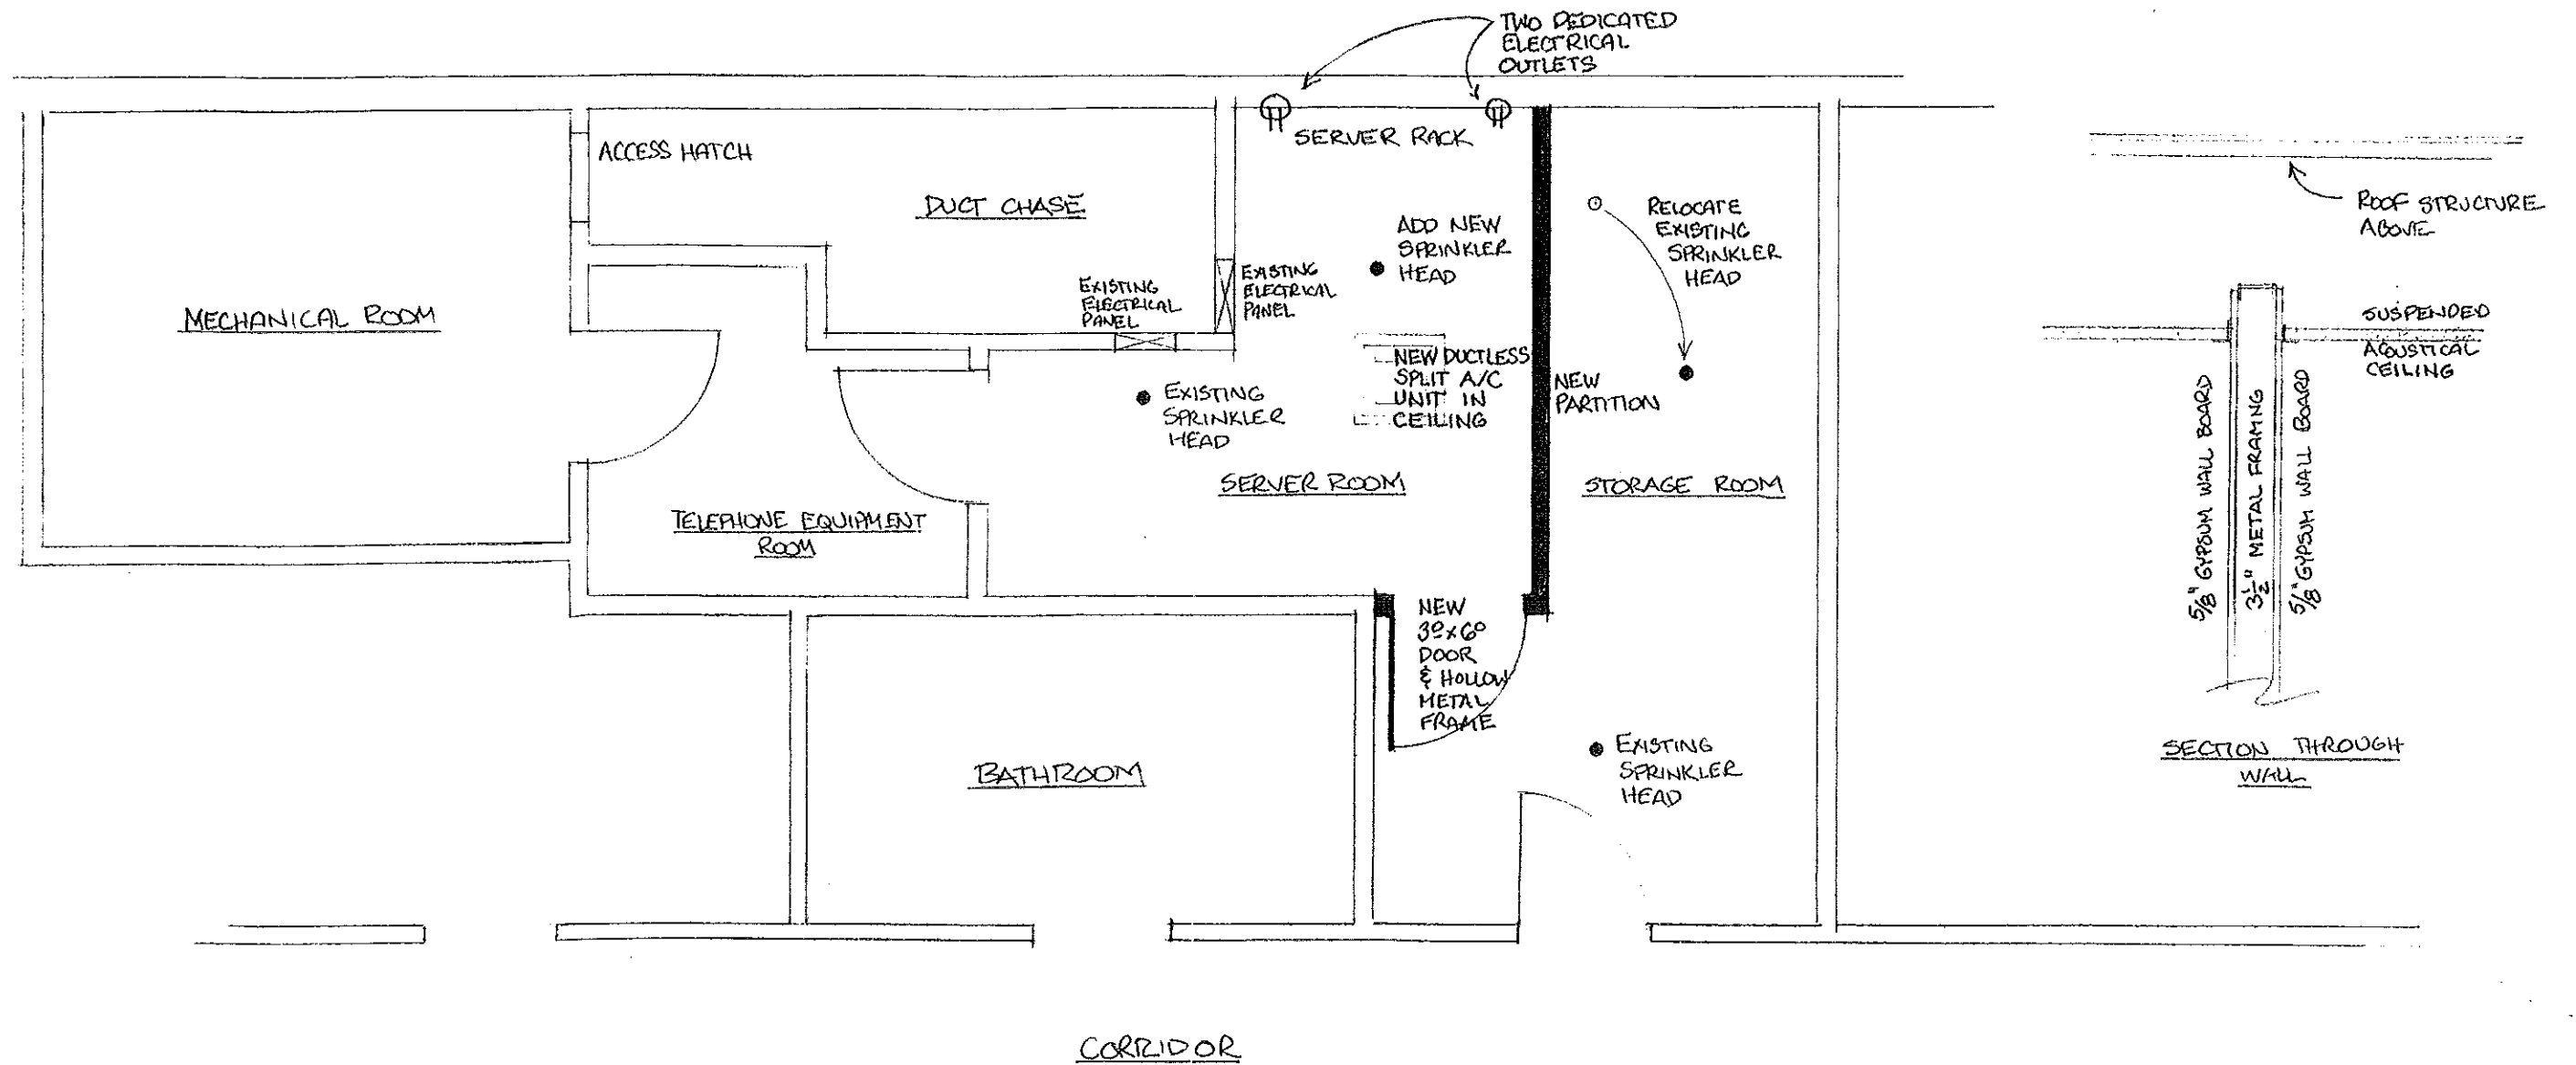

# PROPOSED SERVER ROOM PARTITION

PORTLAND GASTROENTEROLOGY CENTER  
1200 CONGRESS STREET - PORTLAND, ME 04102

March 27, 2012

PARTIAL 3RD FLOOR PLAN  
SCALE 1/4 INCH = 1 FOOT