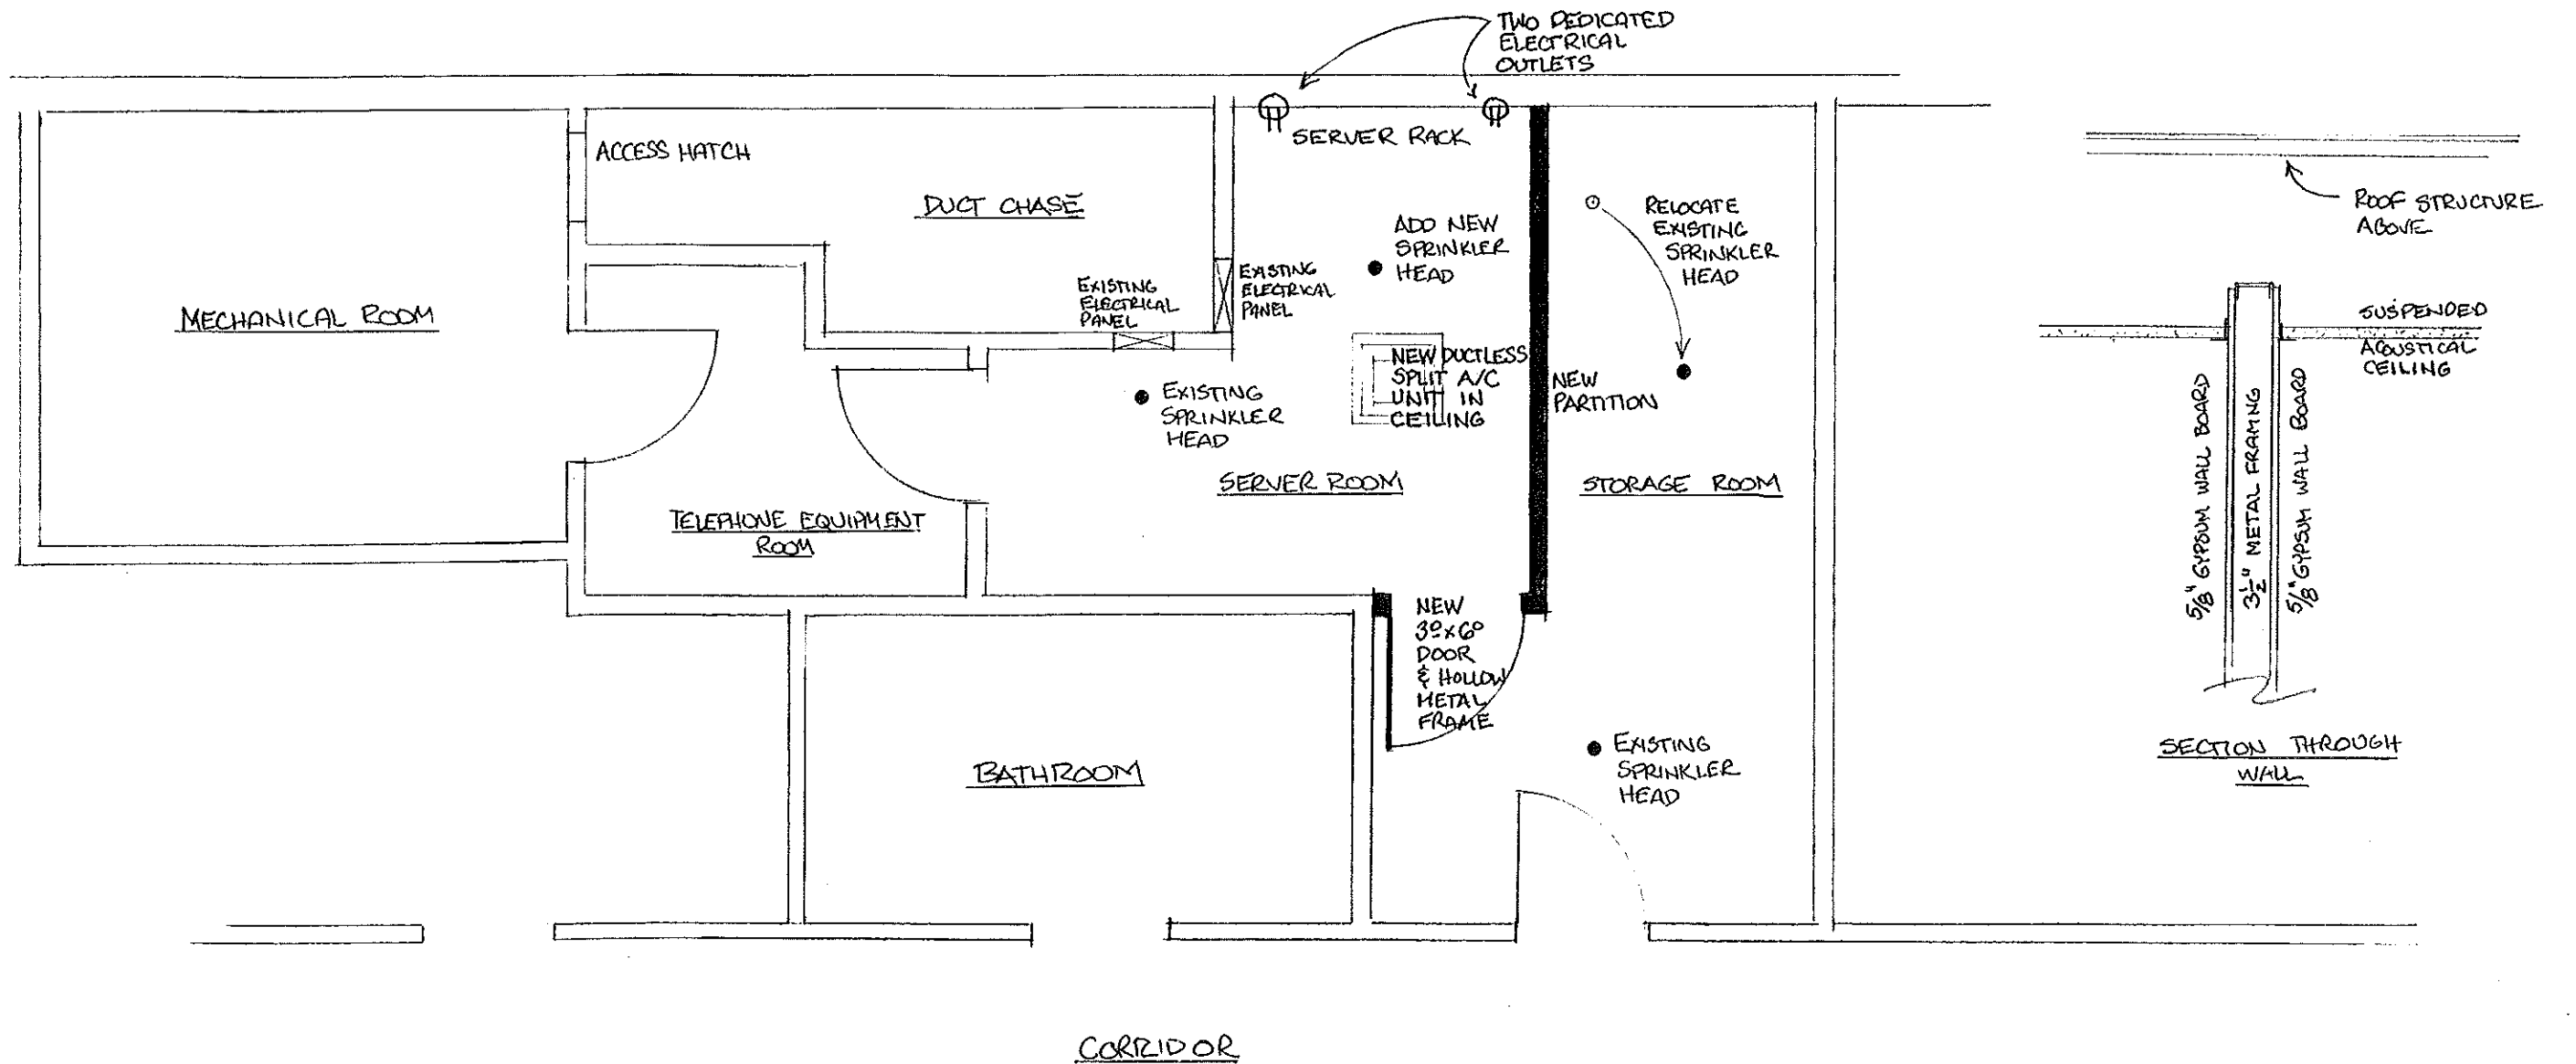

# PROPOSED SERVER ROOM PARTITION

PORTLAND GASTROENTEROLOGY CENTER  
1200 CONGRESS STREET - PORTLAND, ME 04102

March 27, 2012

PARTIAL 3RD FLOOR PLAN  
SCALE 1/4 INCH = 1 FOOT