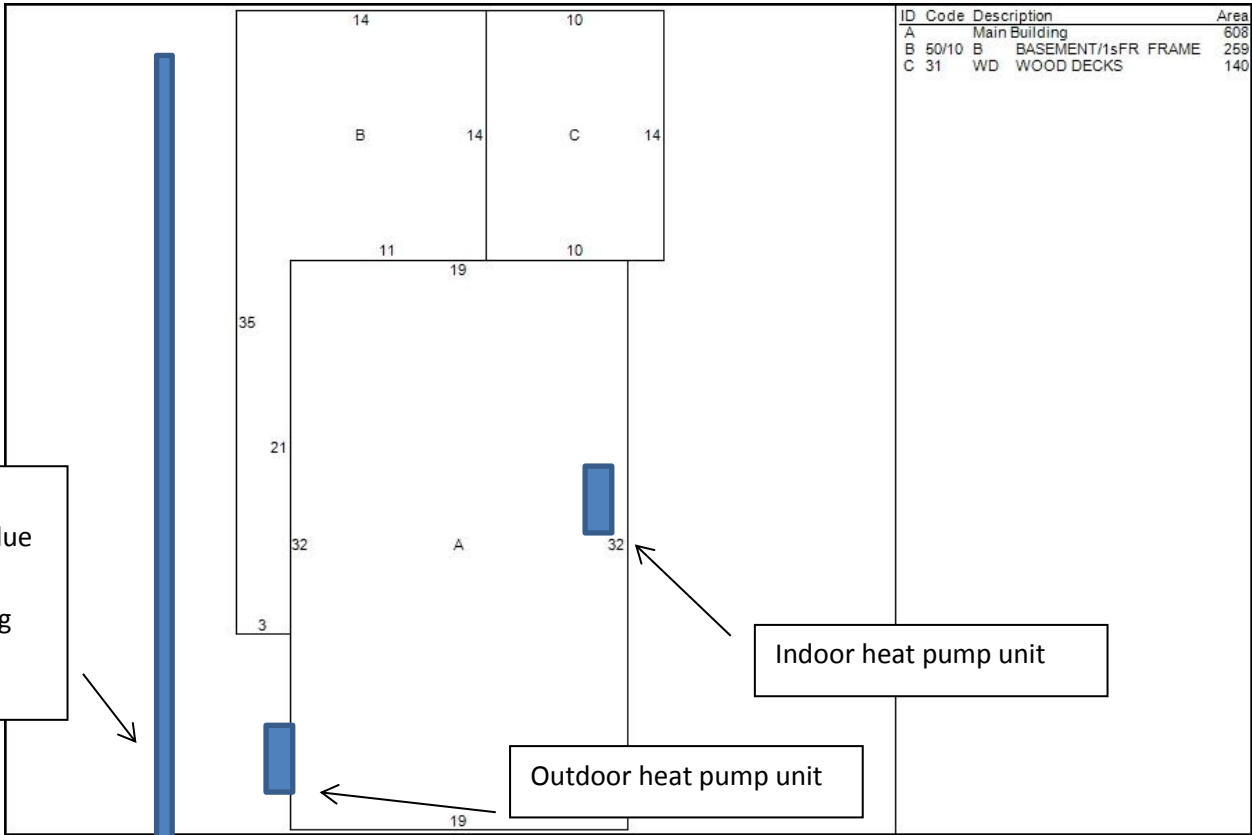

71 Bradley Street – Portland

Ductless Mini-split Heat Pump

Property Line in blue 6 ft from mounting wall.

Indoor heat pump unit

Outdoor heat pump unit