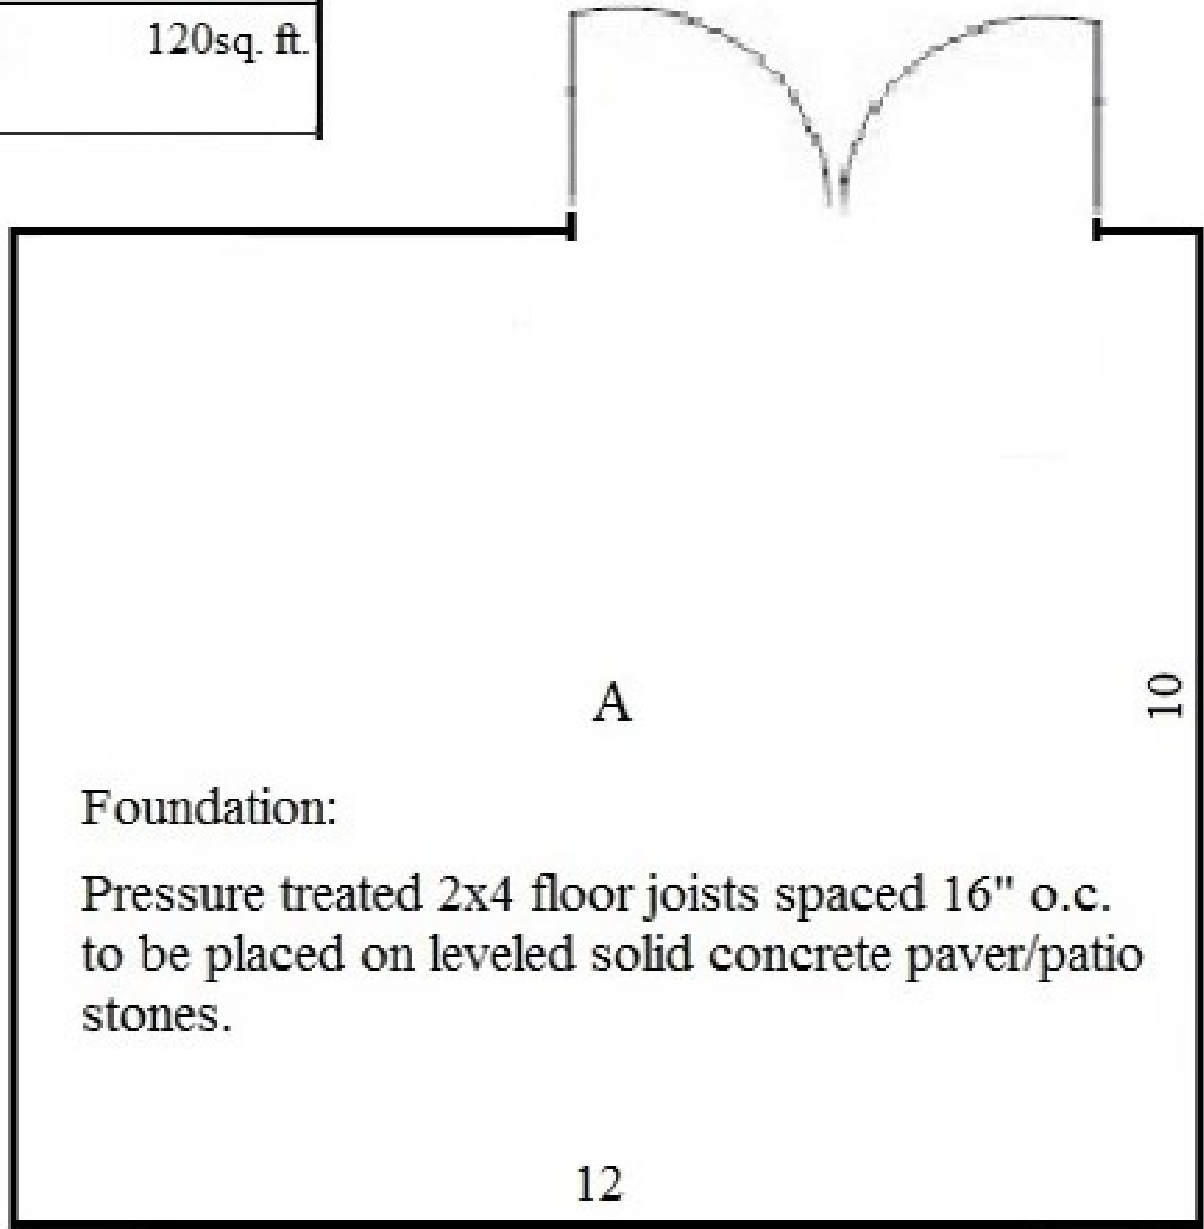

40 Dirigo St. Floor Plan - Proposed Shed Floorplan

ID	DESCRIPTION	AREA
A	Proposed Shed	120sq. ft.

Scale:  = 1 Foot