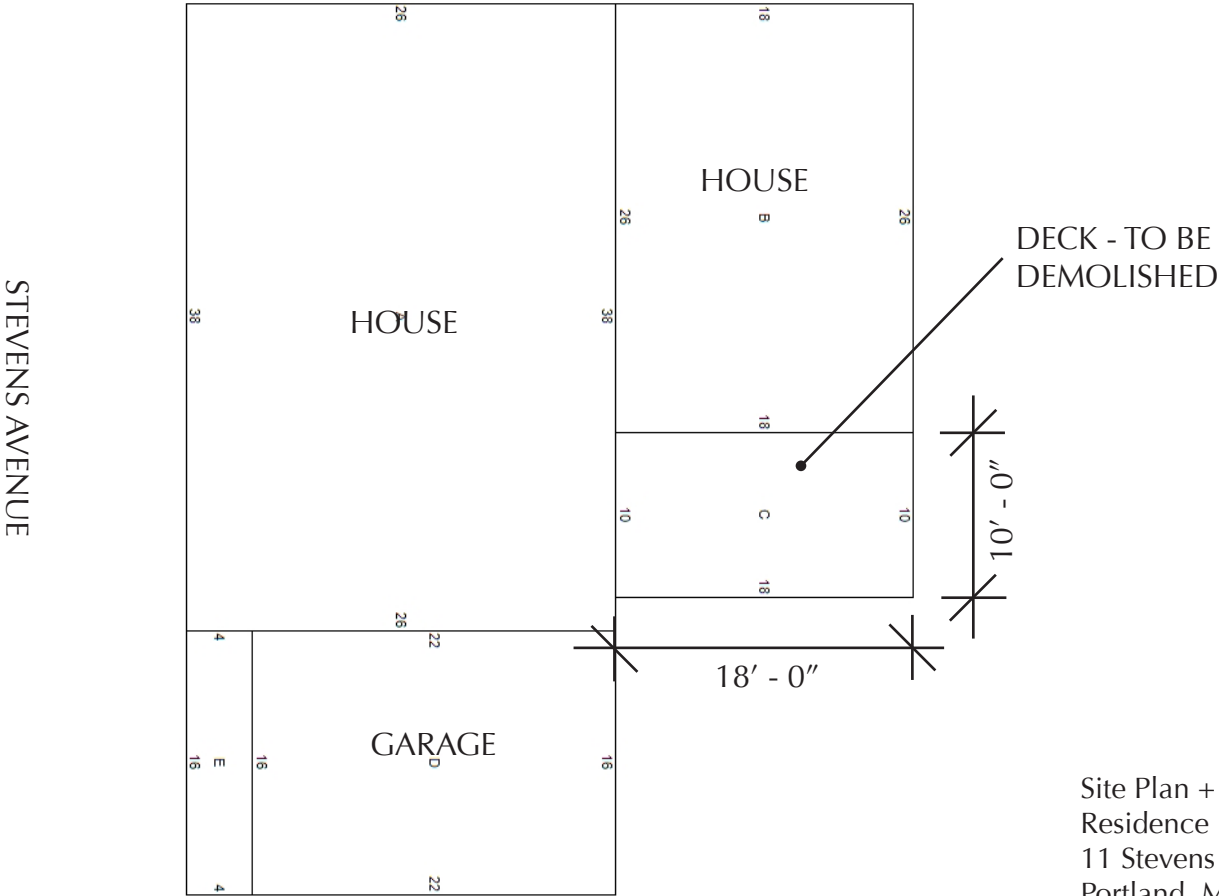

Google earth

Site Plan +
Residence Footprint
11 Stevens Avenue
Portland, ME