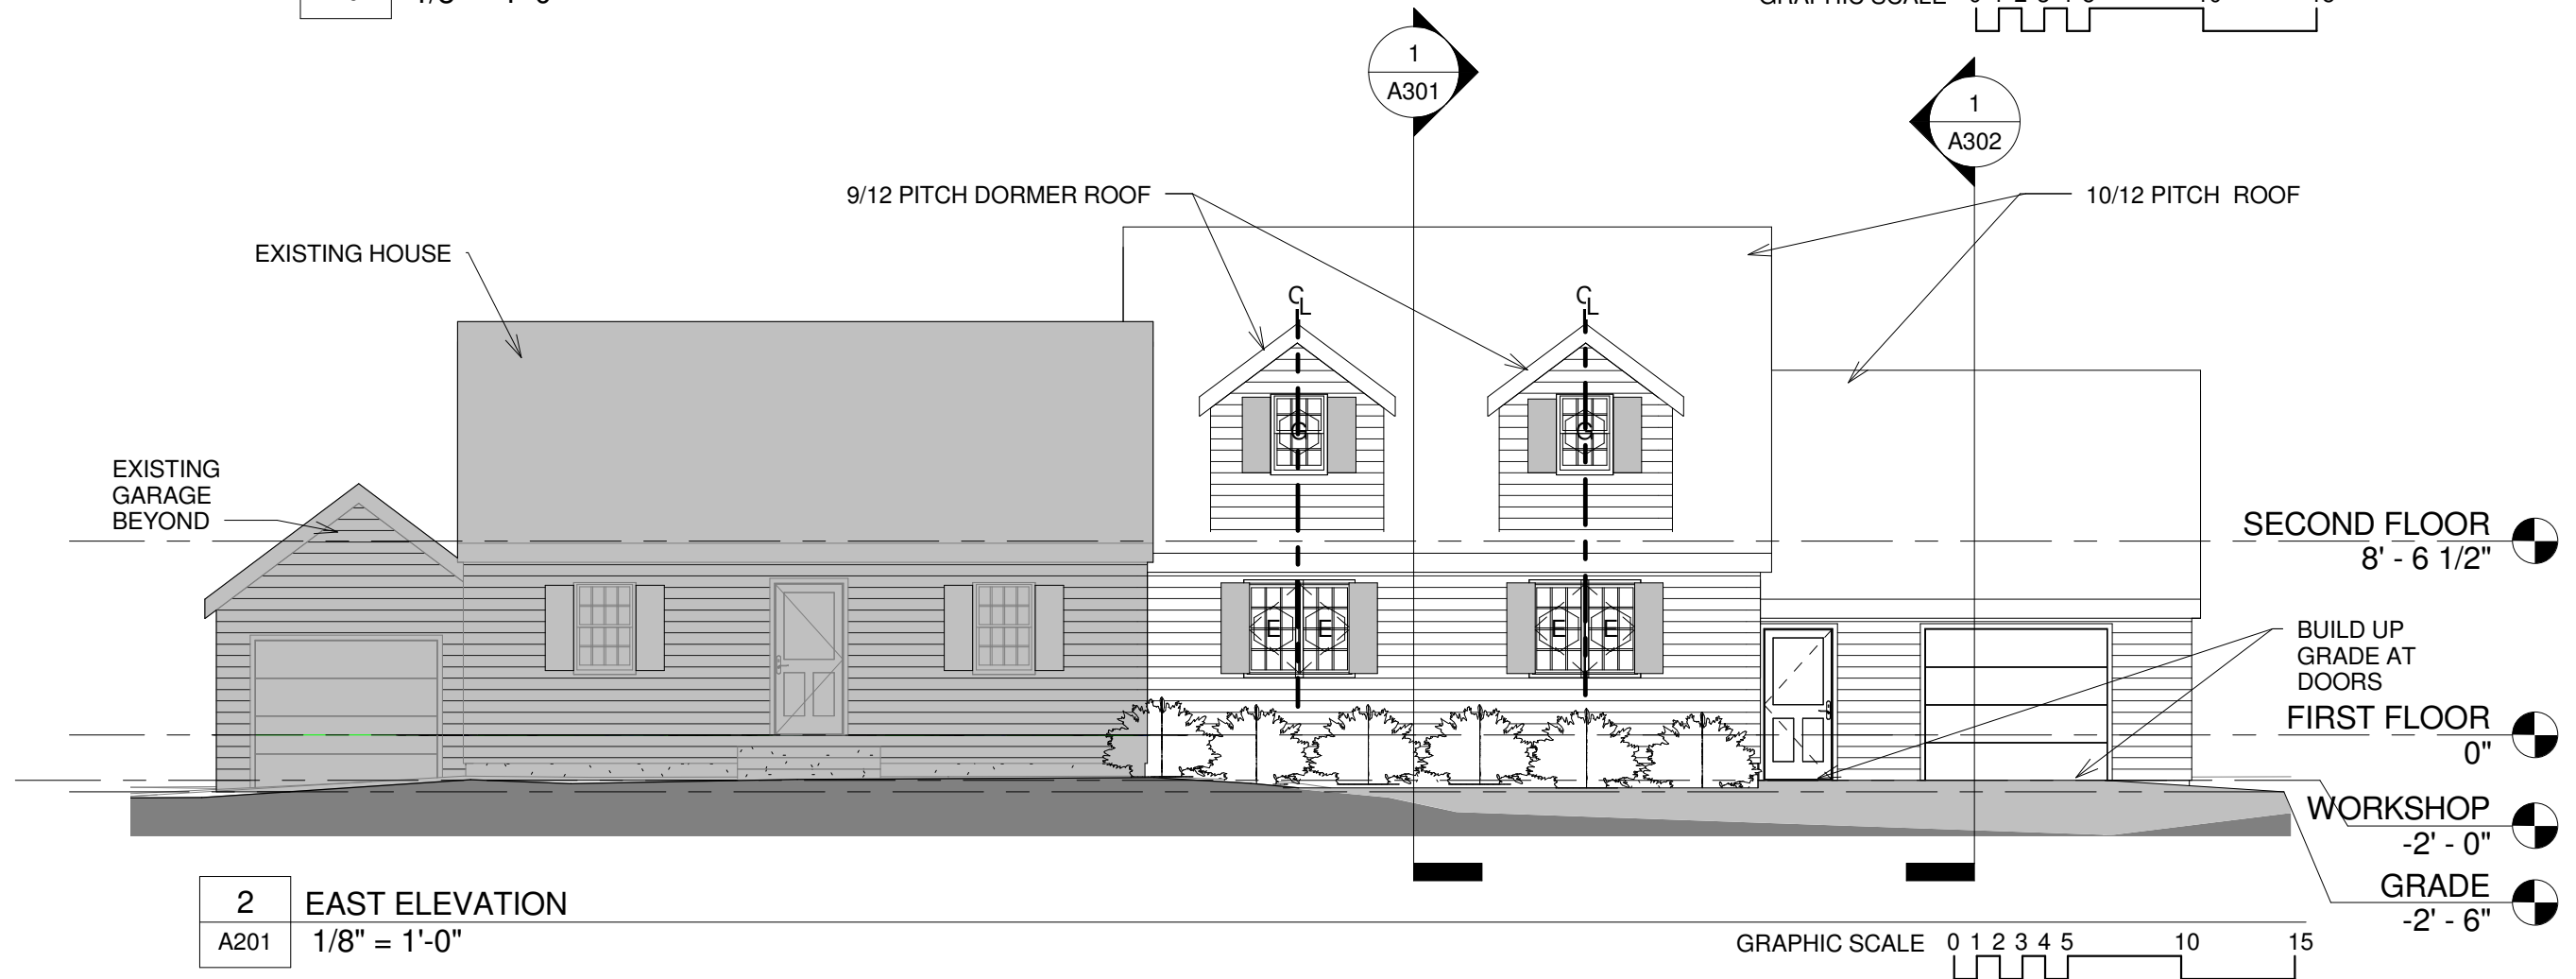

1 WEST ELEVATION
A201 1/8" = 1'-0"

2 EAST ELEVATION
A201 1/8" = 1'-0"

DRAWING TITLE: EAST AND WEST ELEVATIONS

PROJECT NAME: COLLIN RESIDENCE
76 FRANCIS ST., PORTLAND MAINE

DRAWING TITLE:

THIS DRAWING IS THE PROPERTY OF LINDA BRALEY AND IS NOT TO BE COPIED OR REPRODUCED IN PART OR WHOLE. 2017 © LINDA BRALEY

DATE OF ISSUE
JULY 24, 2017
DESCRIPTION
CONCEPTUAL
SCALE
1/8" = 1'-0"
PROJECT NUMBER
2015-0400

A201