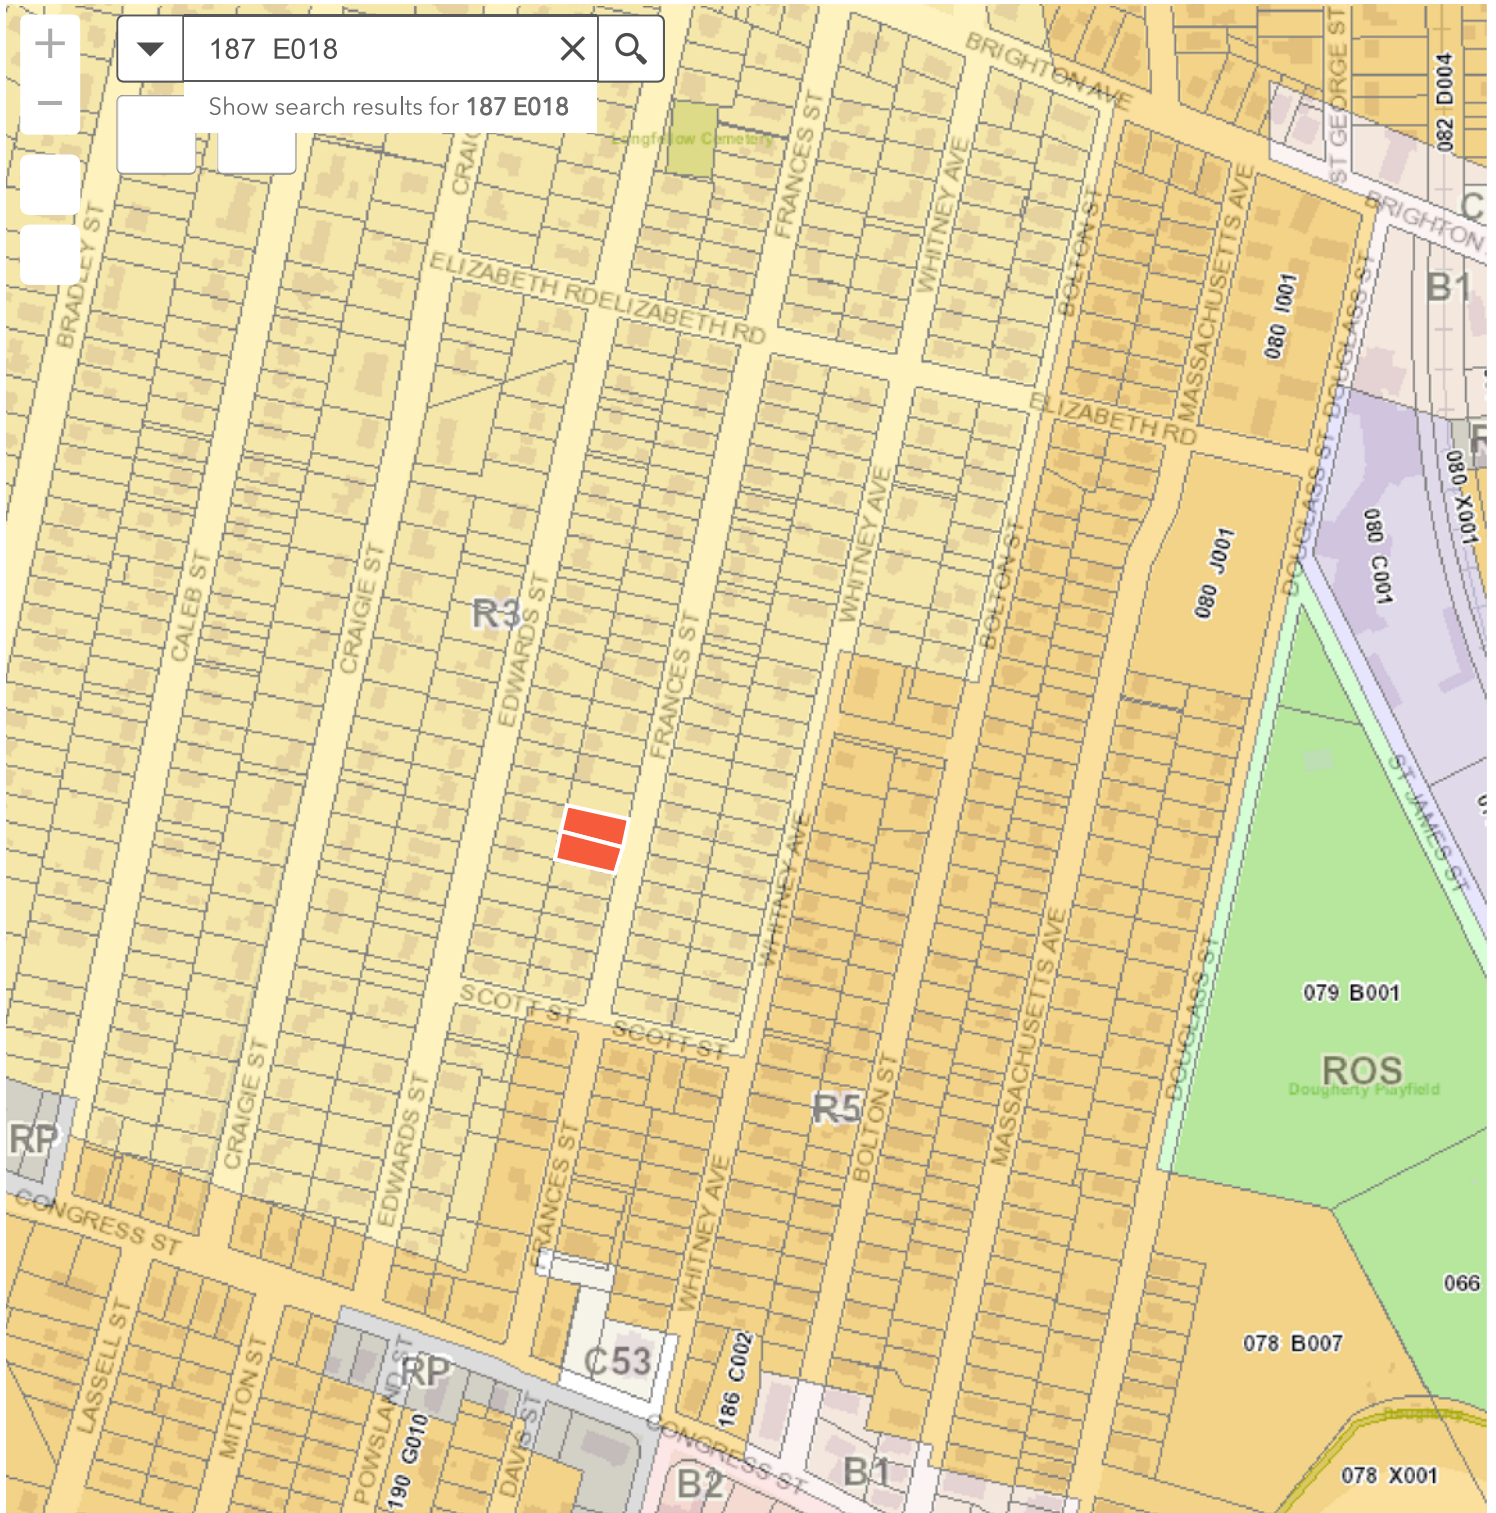

# 76 Frances St - Conditional Use Appeal

400ft

2,923,850.569 302,462.326 Feet