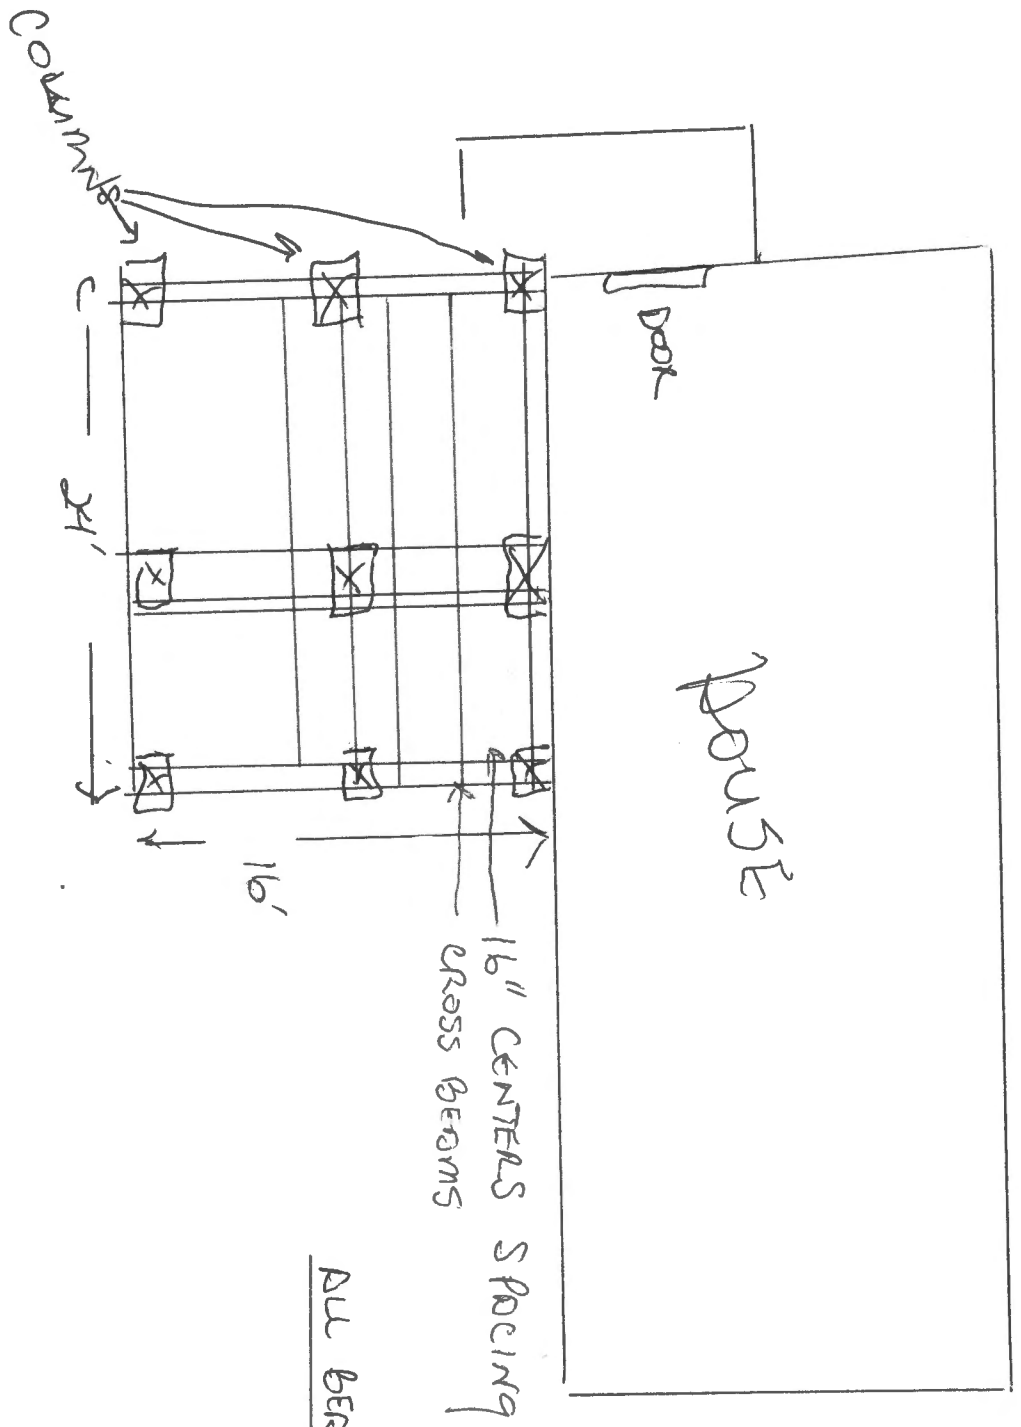

FRAMES HRODER
30 Craigie St

TOP VIEW OF DECK

ALL BEAMS 2" x 8"