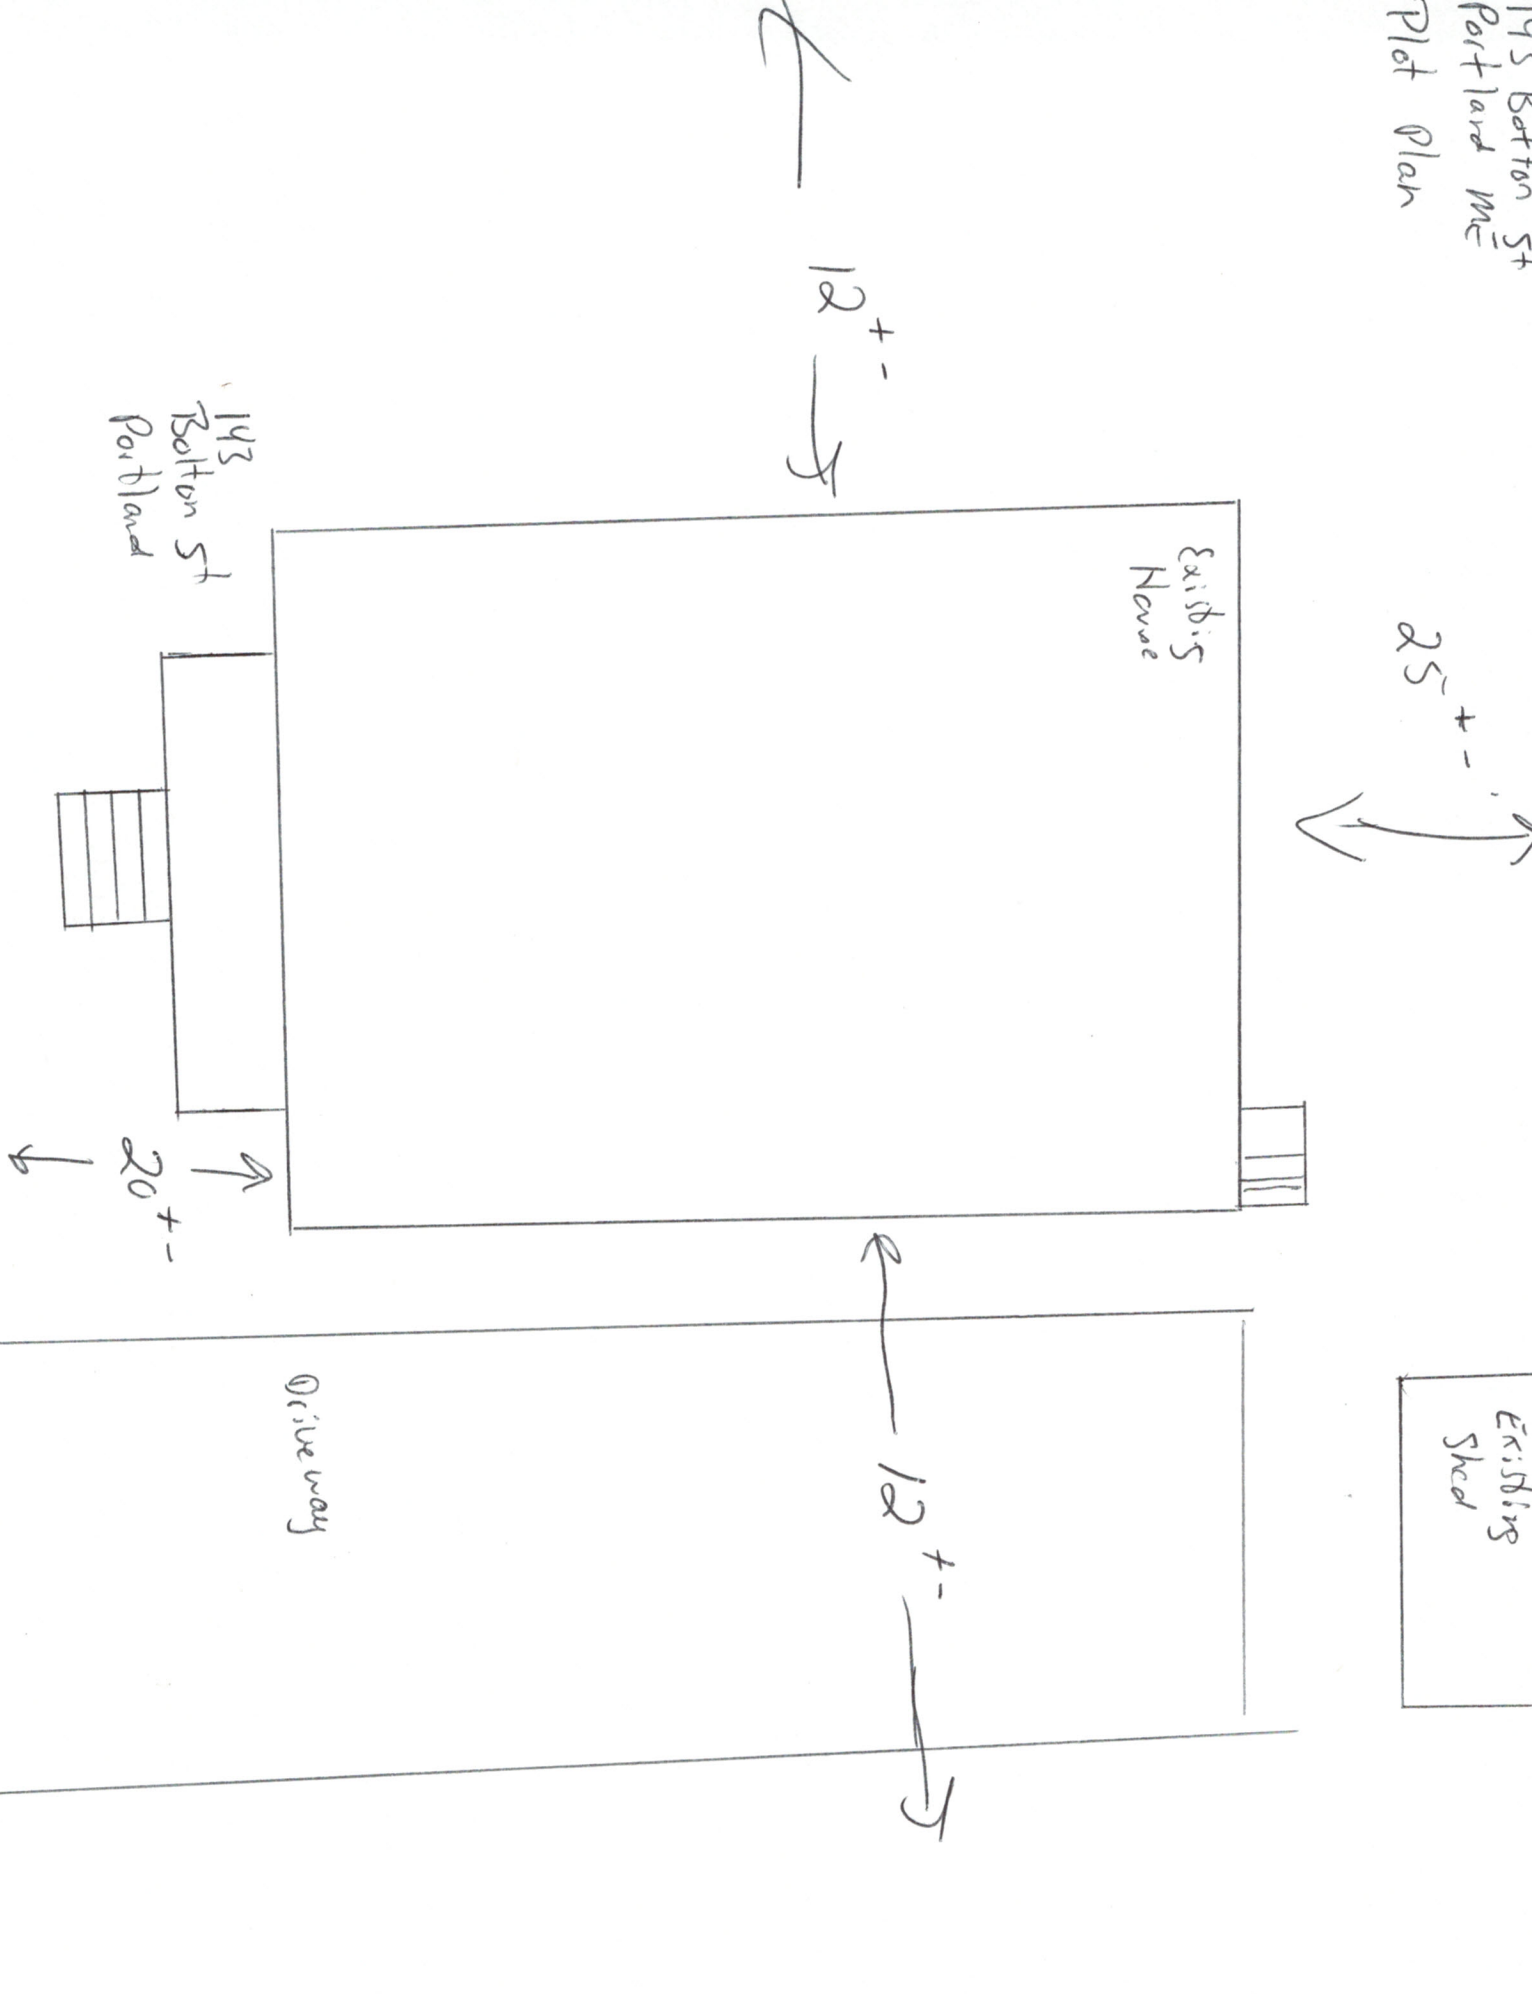

143 Bolton St
Portland ME
Plot Plan

Bolton Street

Existing House

143 Bolton St
Portland

Driveway

Existing Shed

12' +/-

25' +/-

12' +/-

20' +/-