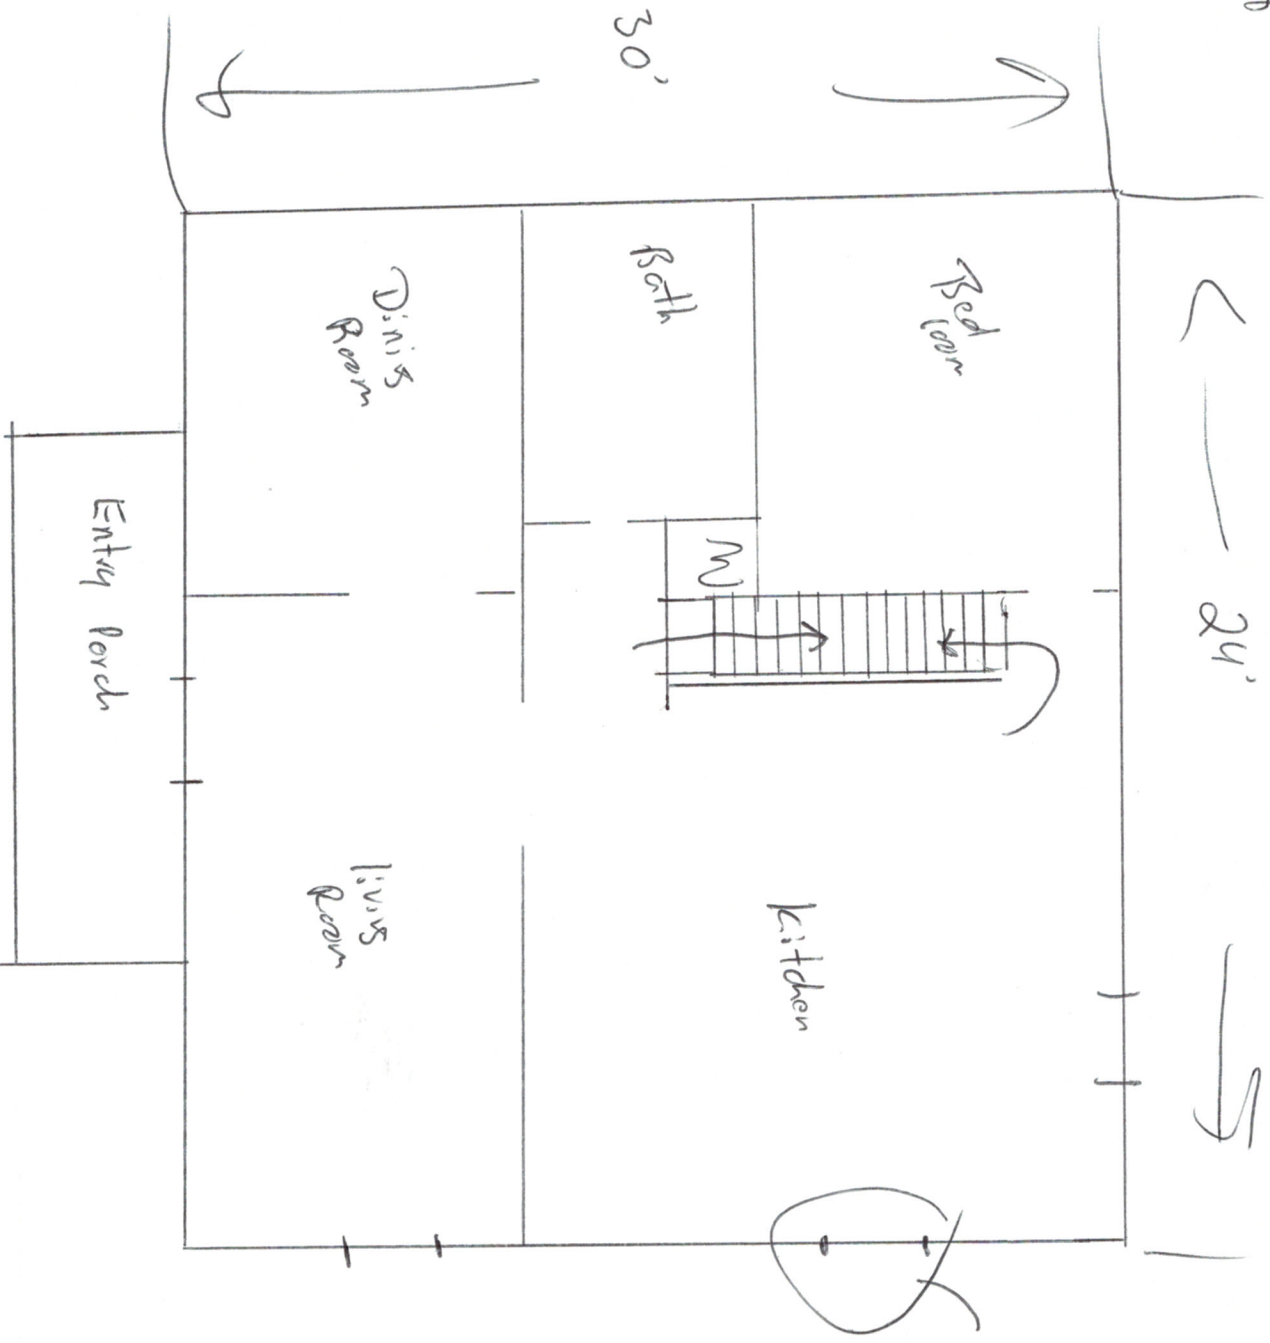

143 Bolton St  
 Portland ME  
 First Floor  
 First Floor

New window location

Drillwall through and Repair for new electrical wires

Window Schedule

(1) 36" x 36" Double hung window vinyl